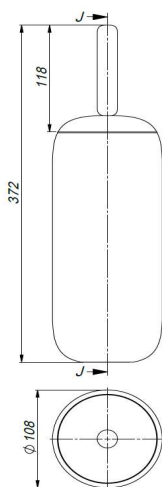

### PRODUCT

Toilet brush by BIG, dimension 372 x 108 mm., SS AISI 304.

### PRODUCT SPECIFICATION

Dimensions: H: 372 mm., D: 108 mm.

Weight : 1.12 kg.

Material: stainless steel AISI 304

Surface finish: satin grain 320, crafted by hand

Stability edge : maximum 17 degree.

Warranty for stainless steel - 20 years

### DRAWING