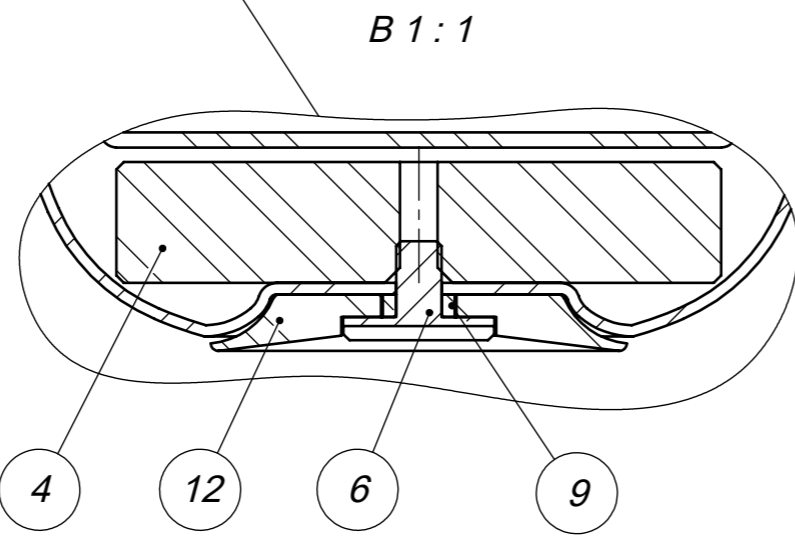

*Before mounting the handle, the rod thread M8 should be covered by glue*

ITEM NO.	PART NUMBER	DESCRIPTION	Painted parts	QTY.
1	D 8071	Body	D	1
2	D 8073	Handle ø20 mm	D	1
3	D 8072	Lid	D	1
4	D 8076	Mass bar_1		1
5	D 8077	Rubber sole		1
6	D 8083	Flat headed screw DIN 921 M6x10		1
7	D 8074	Handle rod ø12 mm	D	1
8	D 8078	Plastic cone		1
9	D 8357	Ring Ø10x2.0mm		1
10	12.8008.00.001	Plastic bucket		1
11	14.7061.25.135	Grey brush head		1
12	D 8077b	Rubber sole		1

- \* Information dimension.
- Bolts D 8083 must be covered by glue (Loctite) before assembling;
- Parts marked in green should be painted. If painting needed;
- Before mounting the handle, the rod thread M8 should be covered by glue.**

Subject: Toilet brush Pebble f/Toilet brush		Mass: 2457.1520 g	Scale: 1:2
Category: Sanitary		Material:	
Sign: AVE	Latest release:	Drawing no.: <b>12.8008.02.001</b>	
Date: 12/11/2018	Release date:		
Dimension without tolerance, follows DS/ISO 2768-mK. This drawing is the property of d line a/s, and is not to be copied or shown to third parties.			