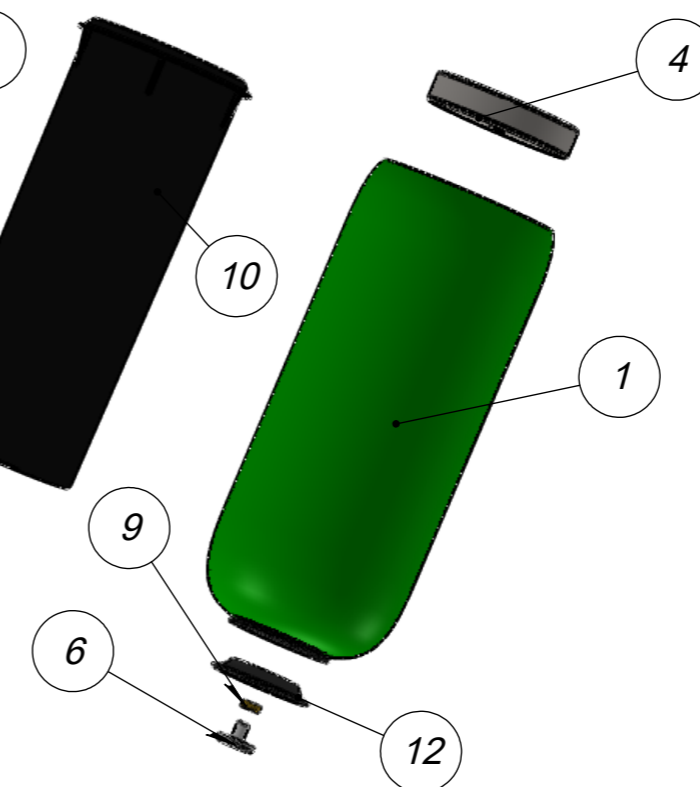

*Before mounting the handle, the rod thread M8 should be covered by glue*

ITEM NO.	PART NUMBER	DESCRIPTION	Painted parts	QTY.
1	D 8071	Body	D	1
2	D 8073	Handle ø20 mm	D	1
3	D 8072	Lid	D	1
4	D 8076	Mass bar_1		1
5	D 8077	Rubber sole		1
6	D 8083	Flat headed screw DIN 921 M6x10		1
7	D 8074	Handle rod ø12 mm	D	1
8	D 8078	Plastic cone		1
9	D 8357	Ring Ø10x2.0mm		1
10	12.8008.00.001	Plastic bucket		1
11	14.7061.25.135	Grey brush head		1
12	D 8077b	Rubber sole		1

- \* Information dimension.
- Bolts D 8083 must be covered by glue (Loctite) before assembling;
- Parts marked in green should be painted. If painting needed;
- Before mounting the handle, the rod thread M8 should be covered by glue.**

Subject: Toilet brush Pebble f/Toilet brush		Mass: 2457.1520 g	Scale: 1:2
Category: Sanitary		Material:	
Sign: AVE	Latest release:	Drawing no.: <b>12.8008.02.001</b>	
Date: 12/11/2018	Release date:		
Dimension without tolerance, follows DS/ISO 2768-mK. This drawing is the property of d line a/s, and is not to be copied or shown to third parties.			