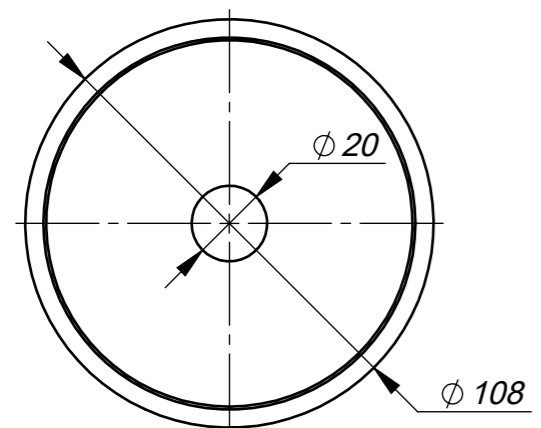

*Before mounting the handle, the rod thread M8 should be covered by glue*

ITEM NO.	PART NUMBER	DESCRIPTION	Painted parts	QTY.
1	D 8071	Body	D	1
2	D 8073	Handle ø20 mm	D	1
3	D 8072	Lid	D	1
4	D 8076	Mass bar_1		1
5	D 8077	Rubber sole		1
6	D 8083	Flat headed screw DIN 921 M6x10		1
7	D 8074	Handle rod ø12 mm	D	1
8	D 8078	Plastic cone		1
9	D 8357	Ring Ø10x2.0mm		1
10	12.8008.00.001	Plastic bucket		1
11	14.7061.25.135	Grey brush head		1
12	D 8077b	Rubber sole		1

- \* Information dimension.
- Bolts D 8083 must be covered by glue (Loctite) before assembling;
- Parts marked in green should be painted. If painting needed;
- Before mounting the handle, the rod thread M8 should be covered by glue.**

Subject: Toilet brush Pebble f/Toilet brush		Mass: 2457.1520 g	Scale: 1:2
Category: Sanitary		Material:	
Sign: AVE	Latest release:	Drawing no.: <b>12.8008.02.001</b>	
Date: 12/11/2018	Release date:		
Dimension without tolerance, follows DS/ISO 2768-mK. This drawing is the property of d line a/s, and is not to be copied or shown to third parties.			