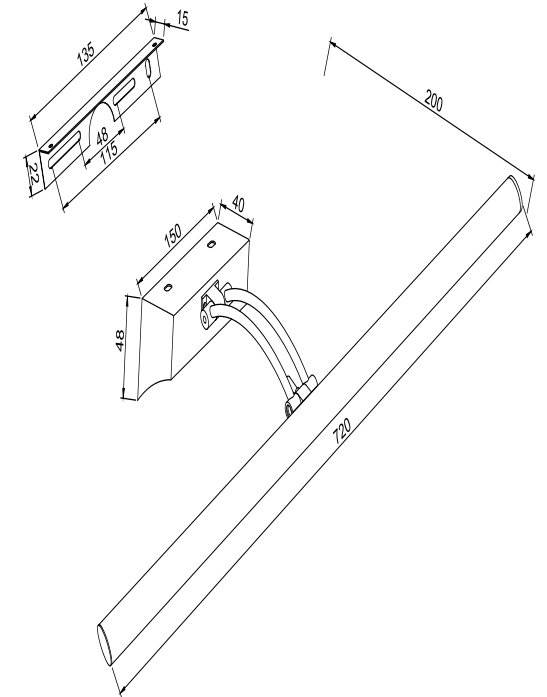

Instruction

MIR003WL-L16CH

1

2

3

4

MAX 16W
1200 Lumen

Model: MIR003WL-L16CH
Collection: Mirror
Series: Fino