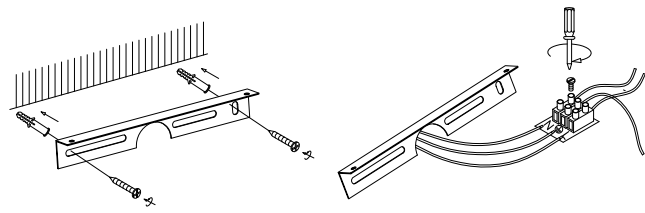

Instruction

MIR003WL-L16CH

1

2

3

4

MAX 16W
1200 Lumen

Model: MIR003WL-L16CH
Collection: Mirror
Series: Fino