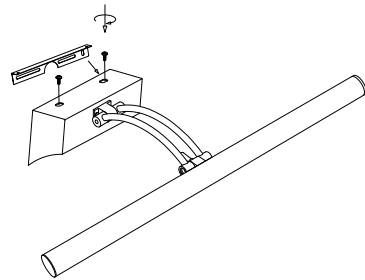

Instruction

MIR003WL-L16CH

1

2

3

4

MAX 16W
1200 Lumen

Model: MIR003WL-L16CH
Collection: Mirror
Series: Fino