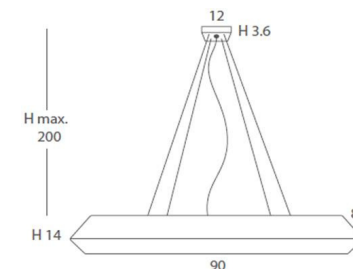

*Bombillas no incluidas/*lamps not included*

*Archivos 3D y ficheros fotométricos disponibles/ *3D and photometric files available*