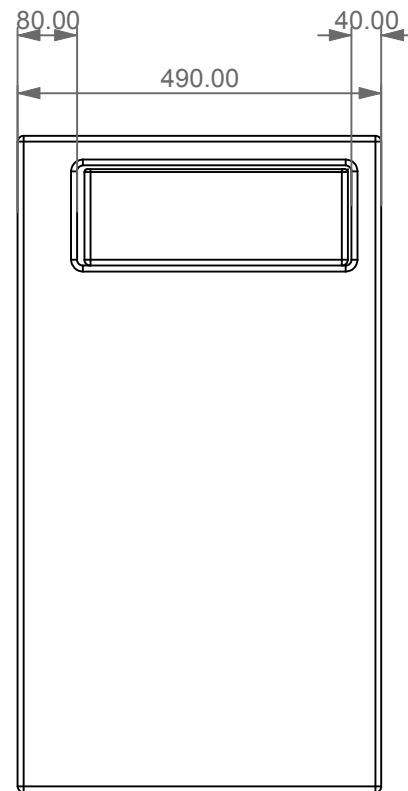

FRONT

LEFT

TOP

**GSG**  
CERAMIC DESIGN

Lavabo a colonna a parete Box cm 80  
con bacino in crystal-tech® bianco lucido  
Box column Washbasin back to wall cm 80  
with float in crystal-tech® white shiny

Designation  
Lavabo a colonna a parete Box cm 80  
con bacino in crystal-tech® bianco lucido  
Box column Washbasin back to wall cm 80  
with float in crystal-tech® white shiny

**GSG**  
CERAMIC DESIGN

Scale  
1:10

cod. BXLACOL80BW

This drawing including the respected data may neither be duplicated nor modified nor altered without the consent of GSG Ceramic Design. The use of the data/technical drawings take place at users own risk and under exclusion of any liability of GSG Ceramic Design. The dimensions are not binding; products are subject to changes. Measurement shown may be subjected to small variations or are indicative.