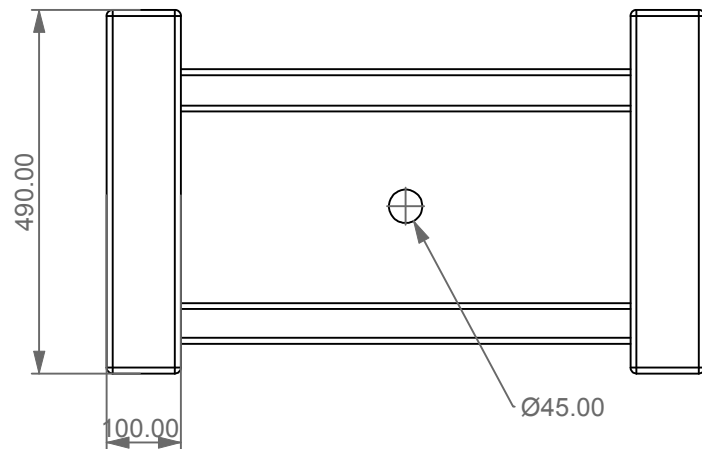

FRONT

LEFT

TOP

**GSG**  
CERAMIC DESIGN

Lavabo a colonna a parete Box cm 80  
con bacino in crystal-tech® bianco lucido  
Box column Washbasin back to wall cm 80  
with float in crystal-tech® white shiny

Designation  
Lavabo a colonna a parete Box cm 80  
con bacino in crystal-tech® bianco lucido  
Box column Washbasin back to wall cm 80  
with float in crystal-tech® white shiny

**GSG**  
CERAMIC DESIGN

Scale  
1:10

cod. BXLACOL80BW

This drawing including the respected data may neither be duplicated nor modified nor altered without the consent of GSG Ceramic Design. The use of the data/technical drawings take place at users own risk and under exclusion of any liability of GSG Ceramic Design. The dimensions are not binding; products are subject to changes. Measurement shown may be subjected to small variations or are indicative.