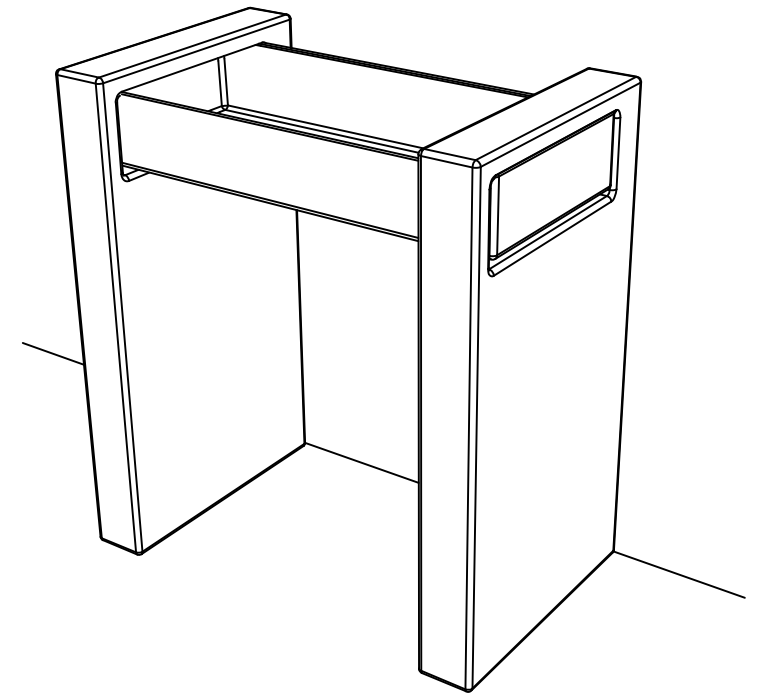

FRONT

LEFT

TOP

**GSG**  
CERAMIC DESIGN

Lavabo a colonna a parete Box cm 80  
con bacino in crystal-tech® bianco lucido  
Box column Washbasin back to wall cm 80  
with float in crystal-tech® white shiny

Designation  
Lavabo a colonna a parete Box cm 80  
con bacino in crystal-tech® bianco lucido  
Box column Washbasin back to wall cm 80  
with float in crystal-tech® white shiny

**GSG**  
CERAMIC DESIGN

Scale  
1:10

cod. BXLACOL80BW

This drawing including the respected data may neither be duplicated nor modified nor altered without the consent of GSG Ceramic Design. The use of the data/technical drawings take place at users own risk and under exclusion of any liability of GSG Ceramic Design. The dimensions are not binding; products are subject to changes. Measurement shown may be subjected to small variations or are indicative.