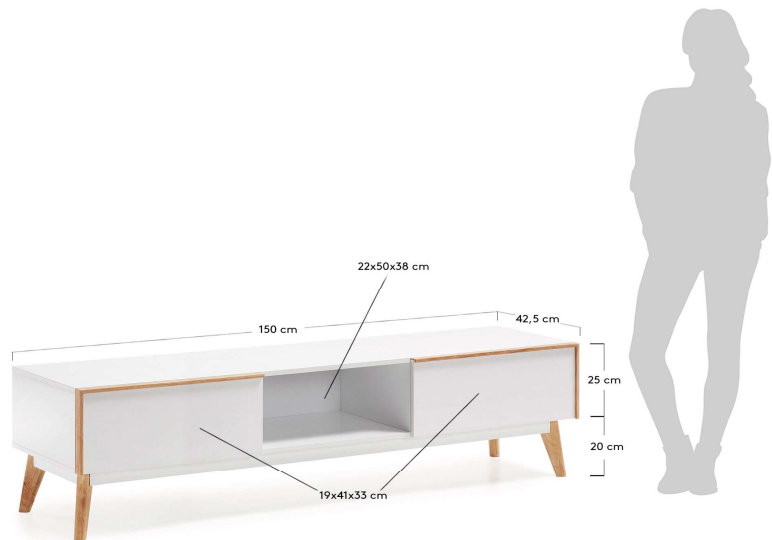

MEETY

| | |
|---------------------|---|
| product code | Y004L05 |
| product description | MEETY Tv Cabinet 150x42,5 mdf matt white laquer Tv cabinet in matt lacquered MDF. Legs, frame and handles in solid oak wood. |

| | | | | | |
|-----------------------------|------|---|-----|---|------|
| product sizes | | | | | |
| height x width x depth (cm) | 45 | x | 150 | x | 42,5 |
| product weight (Kg) | 29,7 | | | | |

technical drawings

| | |
|-------------------------|---------------------------------|
| product features | |
| use (domestic/office) | Domestic |
| appliance (inner/outer) | Inner |
| number of doors | 2 |
| number of drawers | 2 |
| fittings description | Screws, wooden pins and runners |
| max. load (Kg) | 60 |
| material | MDF |
| finishing | Lacquered and melamine |