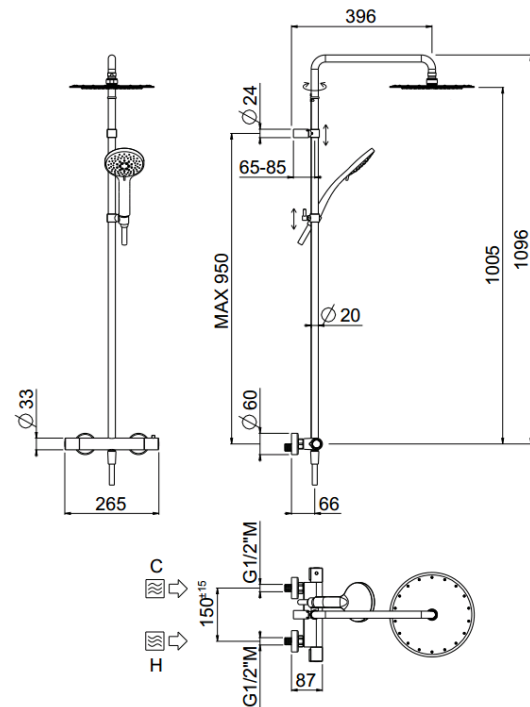

Rigoletto

Rigoletto Stick shower head
00-1903X-N-CRX

TECHNICAL INFORMATION

Bridge shower column including exposed thermostatic mixer with diverter and brass handles, turning bar with adjustable mounting. Round shower head, Ø200, non-liming, inspectable and serviceable in chromed stainless steel. 3 jets non-liming shower in ABS. Smooth double anti-torsion PVC flexible hose, cm 150. CHROME

Flow rate:
x rubinetto

PICTURE

SPARE PARTS

ORIC031
T°

ORIC032
2 vie / ways

FEATURES

rain jet

central jet

side jet

double anti-torsion

adjustable column

inspectable round

TECHNICAL DRAWING

FINISHINGS