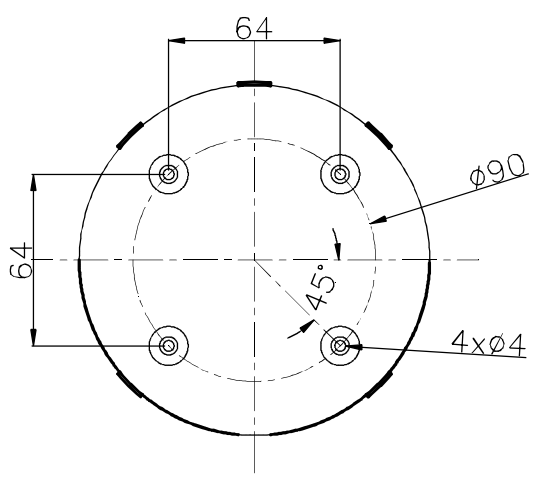

Responsable laboratorio

Director Técnico

Продажа дизайнерской мебели,  
света и аксессуаров  
по всей России

8 (800) 500-70-36  
hello@barcelonadesign.ru  
www.barcelonadesign.ru

Luminaire		Measur.		Lamp	
Code	05-4750-14-F9	Code	05-4750-14-F9	Code	05-4750-14-F9
Name	Aplique SKATA 48 leds 4.3W	Name	Aplique SKATA 48 leds 4.3W	Number	1
Line	- LEDS C4 LEDS	Date	16-06-2015	Position	Universal
Efficiency	100.00%	Coordinate system	CG	Total Flux	216.54 lm
Maximum value	40.25 cd	Position	C=225.00 G=10.00	Asymmetrical	
Rectangular Luminaire	Length 200 mm	Width	200 mm	Height	100 mm
Rectangular Luminous Area	Length 200 mm	Width	200 mm	Height	90 mm
Horizontal Luminous Area	0.040000 m2	Emitting area on Plane 180°		0.018000 m2	
Emitting area on Plane 0°	0.018000 m2	Emitting area on Plane 270°		0.018000 m2	
Emitting area on Plane 90°	0.018000 m2	Glare area at 76°		0.027142 m2	
Symmetry Type	Asymmetrical	Maximum Gamma Angle	180		
Measurement Distance	6.44	Measurement Flux	216.54 lm		
Operator	Asselum T2	Source voltage	230.00 V		
Temperature	24.00 °C	Source current	Prc		
Humidity	51.00 %	Photocell			
Notes					

200mm x 200mm

C Halfplanes

180.0 — 0.0  
270.0 — 90.0

ULOR 34.01 %  
DLOR 65.99 %  
RN 34.01 %

Продажа дизайнерской мебели,  
света и аксессуаров  
по всей России

8 (800) 500 70 36  
hello@barcelonadesign.ru  
www.barcelonadesign.ru