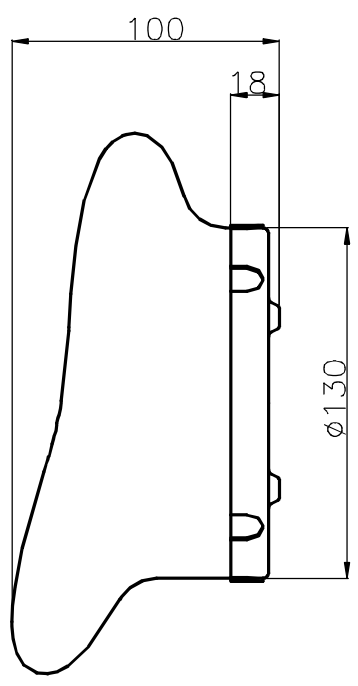

Responsable laboratorio

Director Técnico

Продажа дизайнерской мебели,  
света и аксессуаров  
по всей России

8 (800) 500-70-36  
hello@barcelonadesign.ru  
www.barcelonadesign.ru

Luminaire		Measur.		Lamp	
Code	05-4750-14-F9	Code	05-4750-14-F9	Code	05-4750-14-F9
Name	Aplique SKATA 48 leds 4.3W	Name	Aplique SKATA 48 leds 4.3W	Number	1
Line	- LEDS C4 LEDS	Date	16-06-2015	Position	Universal
Efficiency	100.00%	Coordinate system	CG	Total Flux	216.54 lm
Maximum value	40.25 cd	Position	C=225.00 G=10.00	Asymmetrical	
Rectangular Luminaire	Length 200 mm	Width	200 mm	Height	100 mm
Rectangular Luminous Area	Length 200 mm	Width	200 mm	Height	90 mm
Horizontal Luminous Area	0.040000 m2	Emitting area on Plane 180°		0.018000 m2	
Emitting area on Plane 0°	0.018000 m2	Emitting area on Plane 270°		0.018000 m2	
Emitting area on Plane 90°	0.018000 m2	Glare area at 76°		0.027142 m2	
Symmetry Type	Asymmetrical	Maximum Gamma Angle	180		
Measurement Distance	6.44	Measurement Flux	216.54 lm		
Operator	Asselum T2	Source voltage	230.00 V		
Temperature	24.00 °C	Source current	Prc		
Humidity	51.00 %	Photocell			
Notes					

200mm x 200mm

C Halfplanes

180.0 — 0.0  
270.0 — 90.0

ULOR 34.01 %  
DLOR 65.99 %  
RN 34.01 %

Продажа дизайнерской мебели,  
света и аксессуаров  
по всей России

8 (800) 500 70 36  
hello@barcelonadesign.ru  
www.barcelonadesign.ru