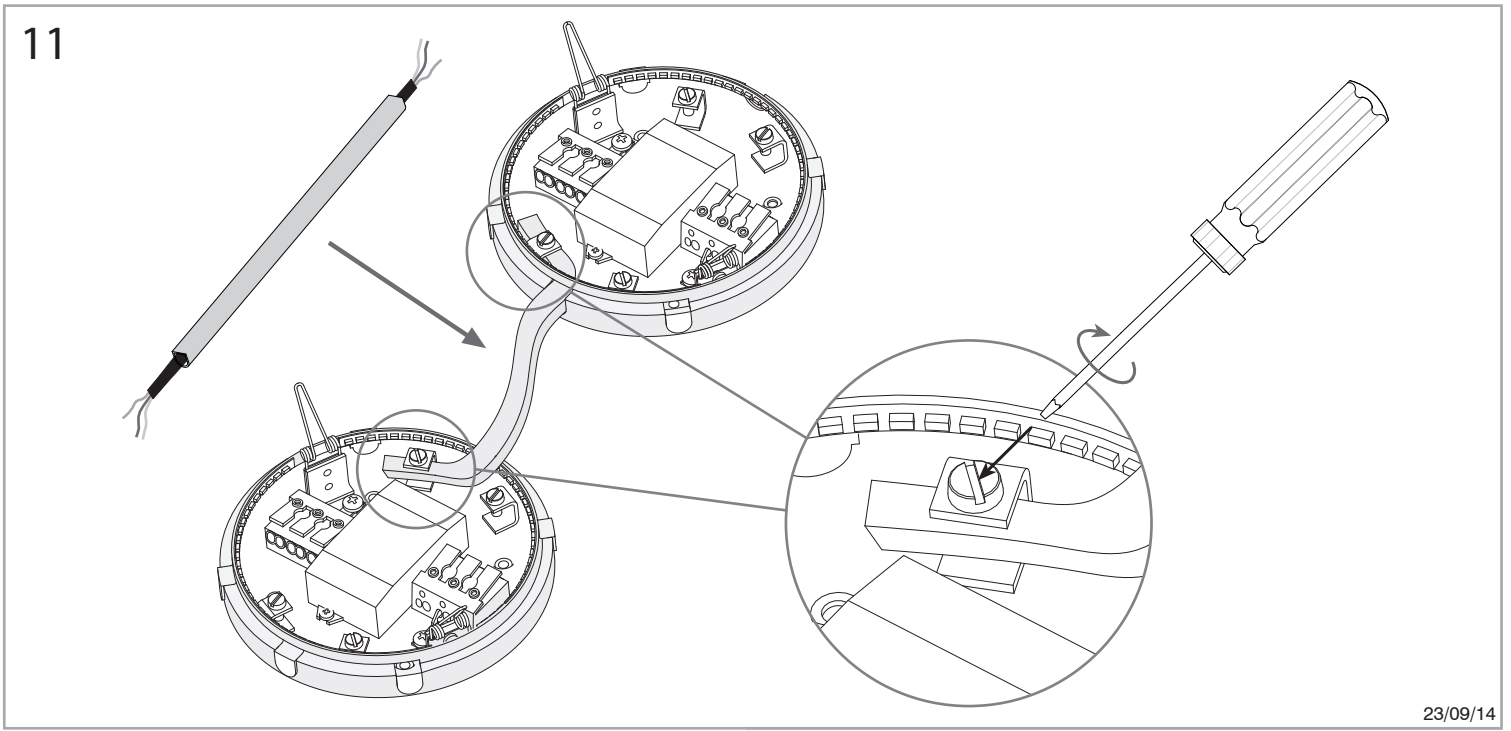

Продажа дизайнерской мебели,
света и аксессуаров
по всей России

8 (800) 500-70-36
hello@barcelonadesign.ru
www.barcelonadesign.ru