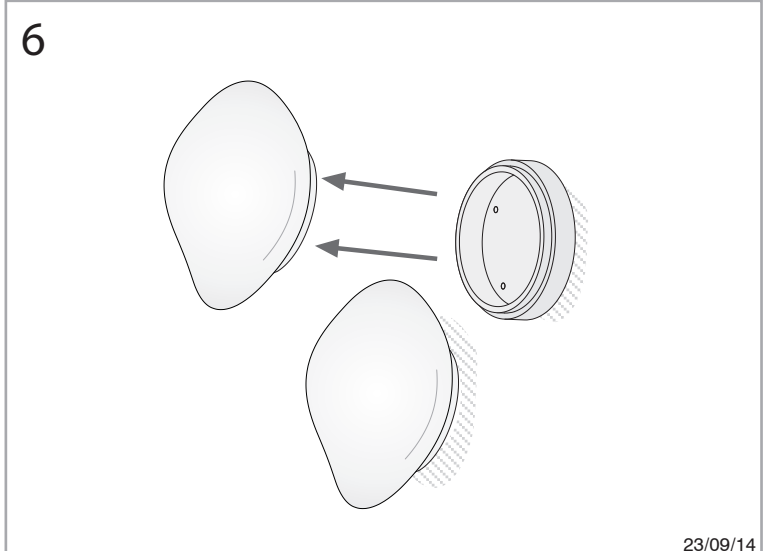

Продажа дизайнерской мебели,
света и аксессуаров
по всей России

8 (800) 500-70-36
hello@barcelonadesign.ru
www.barcelonadesign.ru