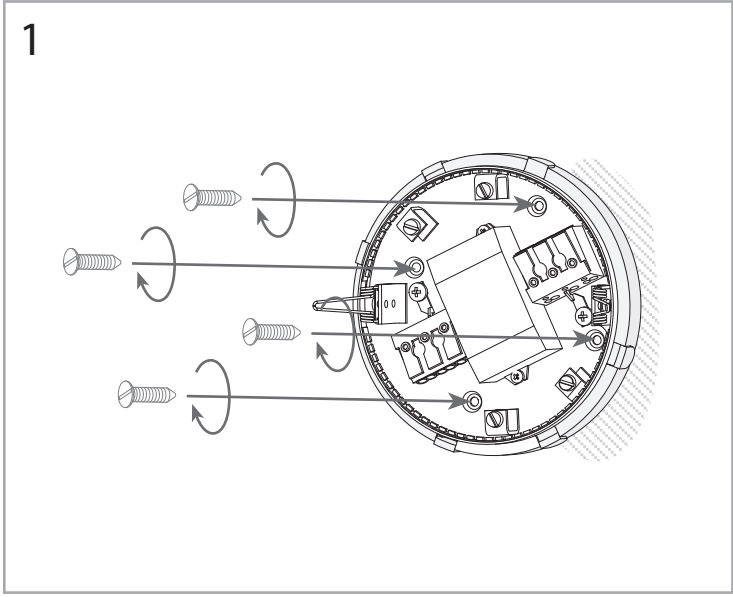

Продажа дизайнерской мебели,
света и аксессуаров
по всей России

8 (800) 500-70-36
hello@barcelonadesign.ru
www.barcelonadesign.ru