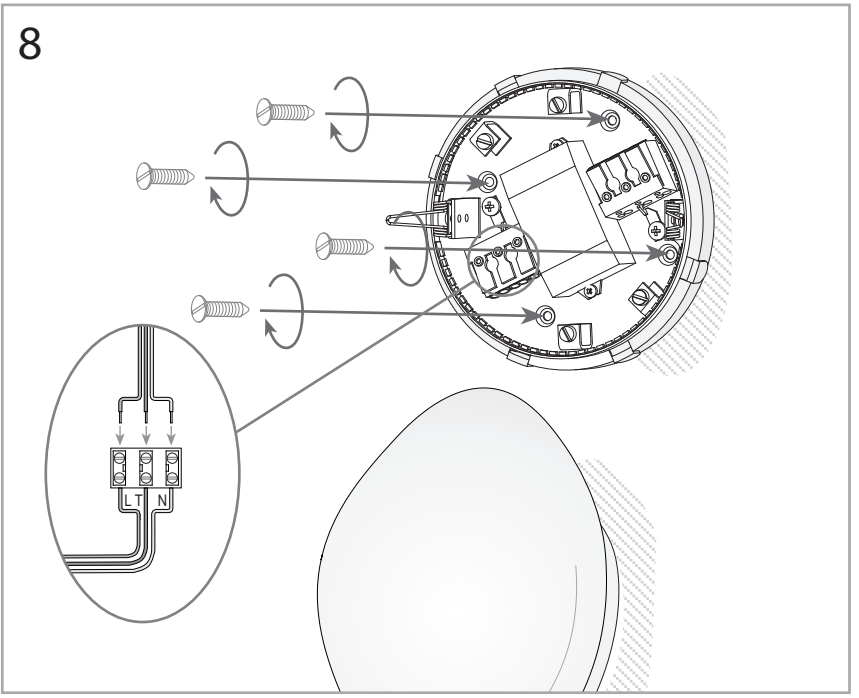

Продажа дизайнерской мебели,
света и аксессуаров
по всей России

8 (800) 500-70-36
hello@barcelonadesign.ru
www.barcelonadesign.ru