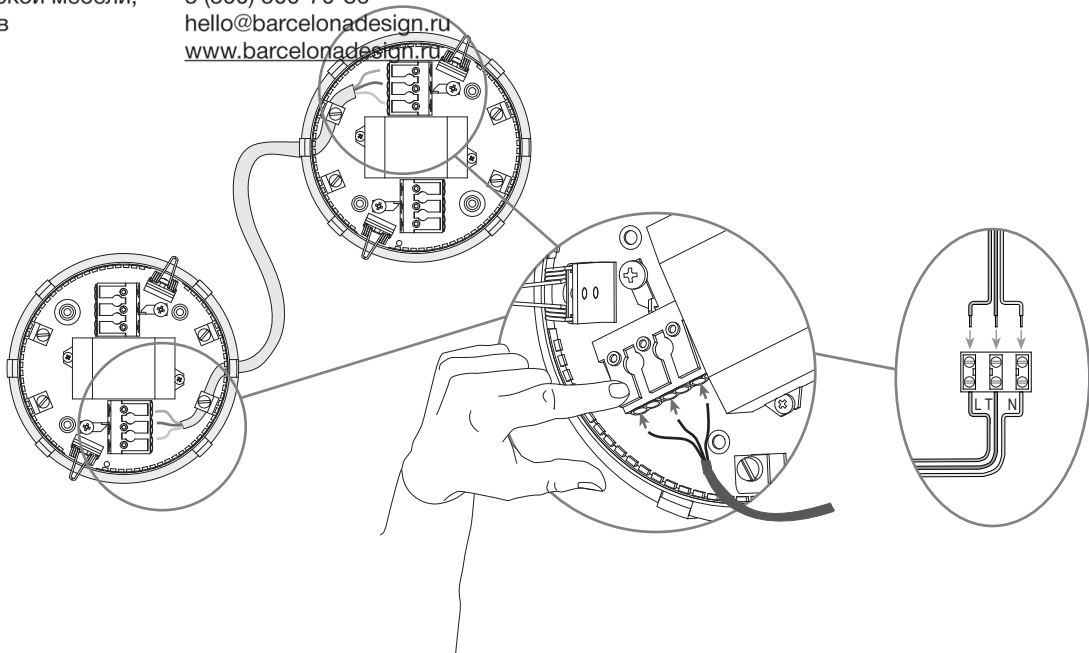

12
Продажа дизайнерской мебели,
света и аксессуаров
по всей России

8 (800) 500-70-36
hello@barcelonadesign.ru
www.barcelonadesign.ru

13