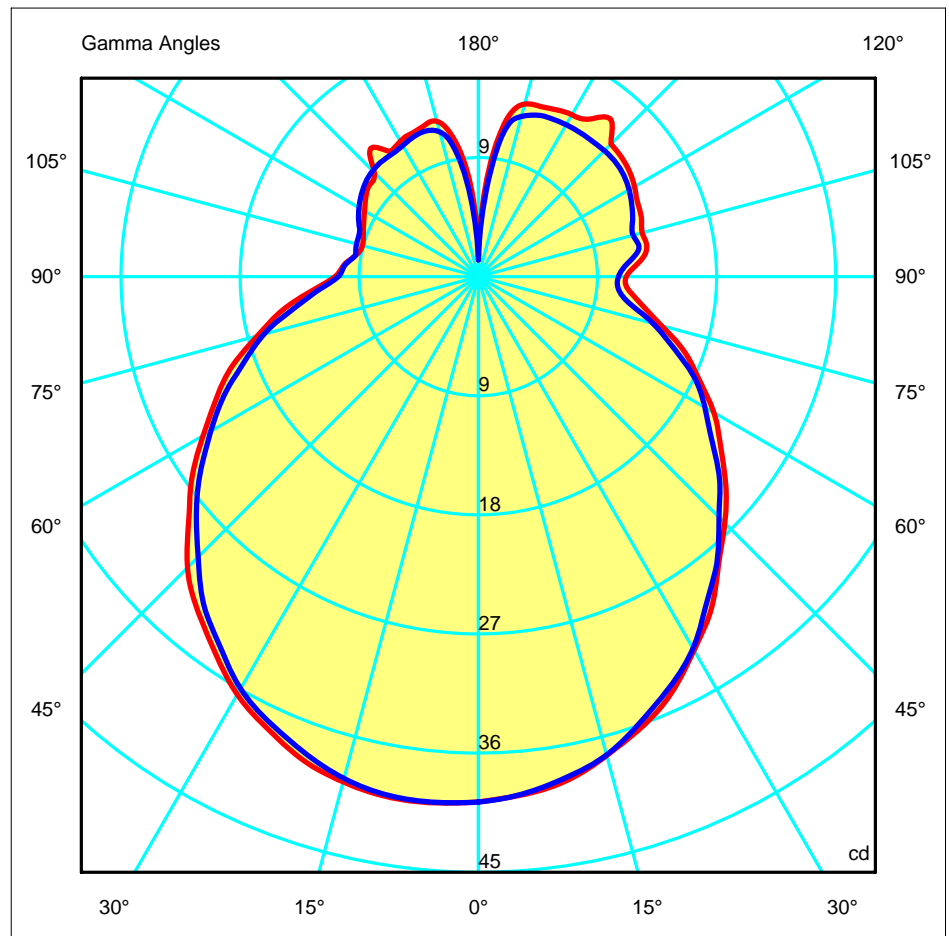

Продажа дизайнерской мебели,
света и аксессуаров
по всей России

8 (800) 500-70-36
hello@barcelonadesign.ru
www.barcelonadesign.ru

Luminaire		Measur.		Lamp	
Code	05-4750-14-F9	Code	05-4750-14-F9	Code	05-4750-14-F9
Name	Aplique SKATA 48 leds 4.3W	Name	Aplique SKATA 48 leds 4.3W	Number	1
Line	- LEDS C4 LEDS	Date	16-06-2015	Position	Universal
Efficiency	100.00%	Coordinate system	CG	Total Flux	216.54 lm
Maximum value	40.25 cd	Position	C=225.00 G=10.00	Asymmetrical	
Rectangular Luminaire	Length 200 mm	Width	200 mm	Height	100 mm
Rectangular Luminous Area	Length 200 mm	Width	200 mm	Height	90 mm
Horizontal Luminous Area	0.040000 m2	Emitting area on Plane 180°		0.018000 m2	
Emitting area on Plane 0°	0.018000 m2	Emitting area on Plane 270°		0.018000 m2	
Emitting area on Plane 90°	0.018000 m2	Glare area at 76°		0.027142 m2	
Symmetry Type	Asymmetrical	Maximum Gamma Angle	180		
Measurement Distance	6.44	Measurement Flux	216.54 lm		
Operator	Asselum T2	Source voltage	230.00 V		
Temperature	24.00 °C	Source current	Prc		
Humidity	51.00 %	Photocell			
Notes					

Luminaire Lamps						
Line	Code	Name	Flux [lm]	Pow. [W]	Q.ty	
- LEDS C4 LEDS	05-4750-14-F9	Lámpara leds 4.3W	216.54	4.00	1	
C.I.E.	38 66 86 66 100	D DIN 5040				B21
F UTE	0.66 H + 0.34 T	B NBN				BZ 6

200mm x 200mm

C Halfplanes

180.0 — 0.0
270.0 — 90.0

ULOR 34.01 %
DLOR 65.99 %
RN 34.01 %