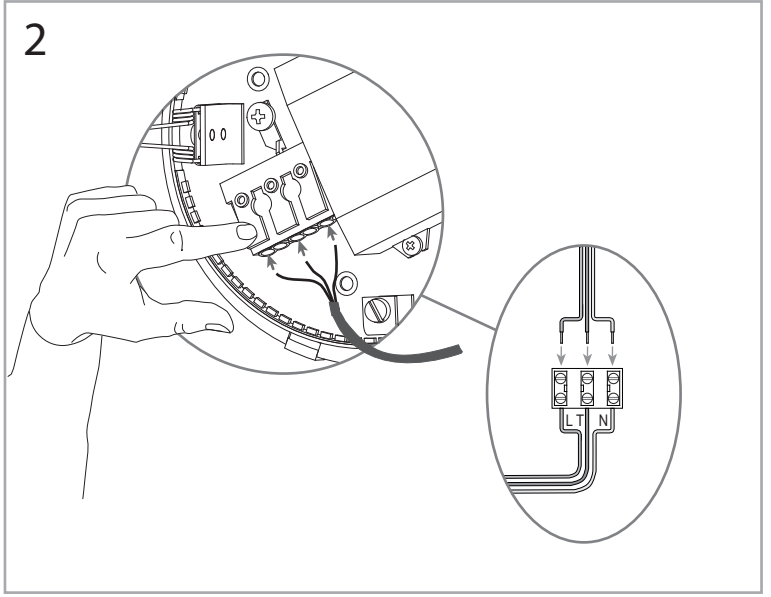

Продажа дизайнерской мебели,
света и аксессуаров
по всей России

8 (800) 500-70-36
hello@barcelonadesign.ru
www.barcelonadesign.ru