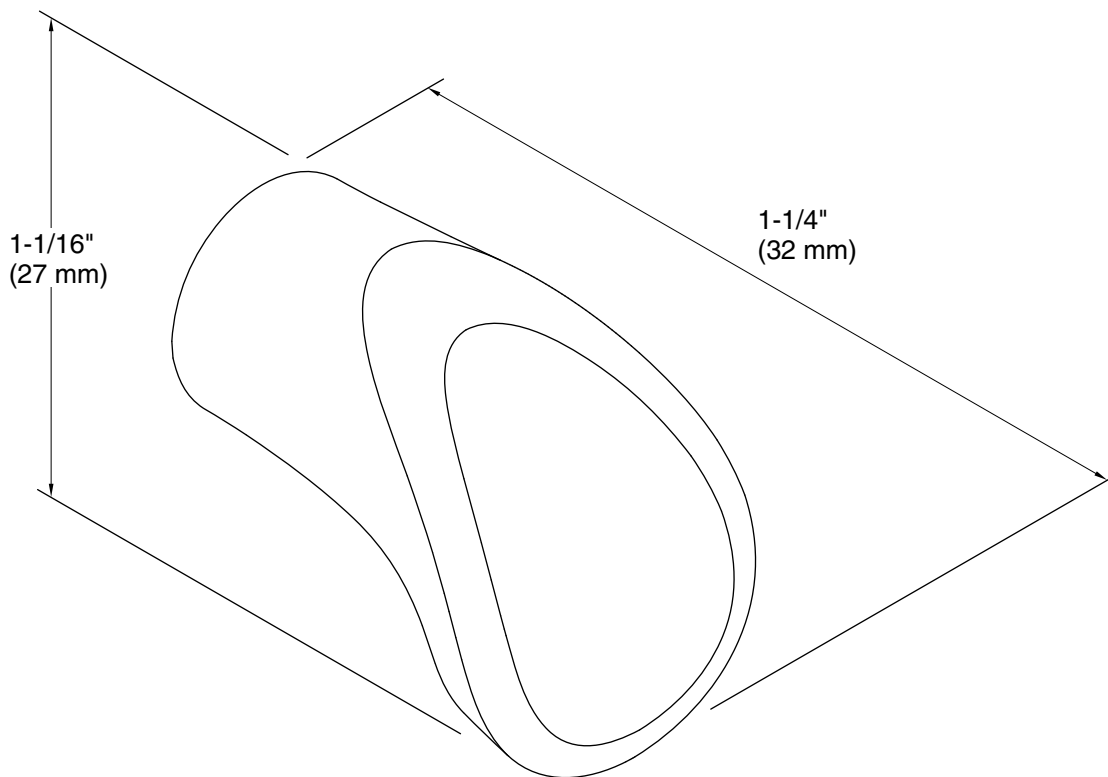

Available Colors/Finishes

Color tiles intended for reference only.

Color	Code	Description
	CP	Polished Chrome
	G	Brushed Chrome
	BN	Vibrant® Brushed Nickel

Technical Information

All product dimensions are nominal.