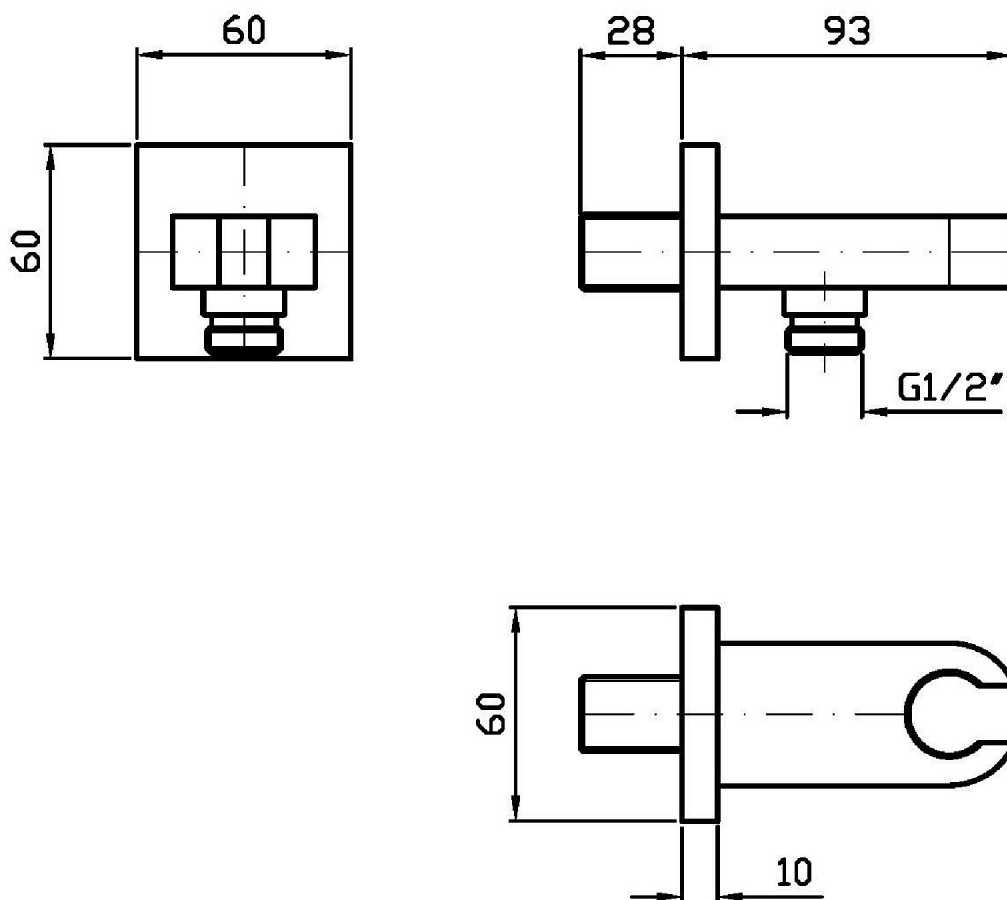

## SHOWER

Z93937

Appendi doccia duplex. / Wall-mounted shower support.

Appendi doccia duplex da 1/2" x 1/2" per gruppo incasso.

Wall-mounted shower support, 1/2" x 1/2" hose connection.

## SHOWER

Z93937

Disegno Complessivo / Overall Drawing

## SHOWER

Z93937

Pesi e Misure / Weights and Sizes

Peso ( Kg ) Weight ( lb )	0,75 ( Kg )	1,65 ( lb )
Volume test ( dc3 ) - ( in3 )	1,21 ( dc3 )	73,84 ( in3 )
h ( mm ) - ( in )	73,00 ( mm )	2,87 ( in )
L1 ( mm ) - ( in )	127,00 ( mm )	5,00 ( in )
L2 ( mm ) - ( in )	130,00 ( mm )	5,12 ( in )