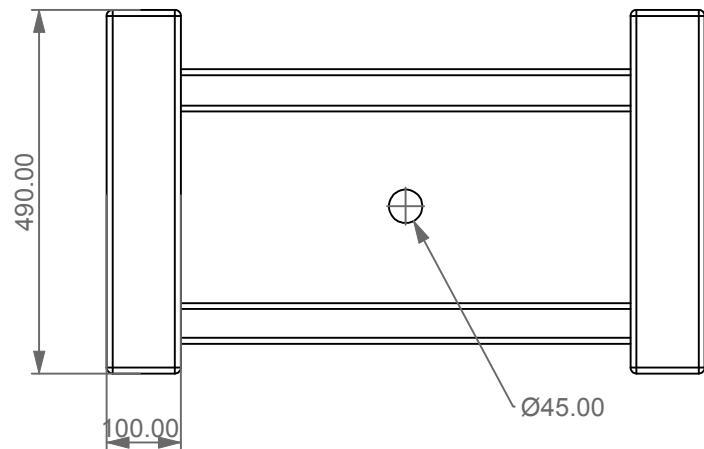

FRONT

LEFT

TOP

GSGI
CERAMIC DESIGN

Lavabo a colonna centro stanza Box cm 80
con bacino in crystal-tech® colorato
Box column Washbasin free standing
cm 80 with coloured float in crystal-tech®

<p>Designation Lavabo a colonna centro stanza Box cm 80 con bacino in crystal-tech® colorato Box column Washbasin free standing cm 80 with coloured float in crystal-tech®</p>	<p>GSGI CERAMIC DESIGN</p>
<p>Scale 1:10</p>	<p>This drawing including the respected data may neither be duplicated nor modified nor altered without the consent of GSG Ceramic Design. The use of the data/technical drawings take place at users own risk and under exclusion of any liability of GSG Ceramic Design.</p>
<p>cod. BXLACOL80FSLC</p>	<p>The dimensions are not binding; products are subject to changes. Measurement shown may be subjected to small variations or are indicative.</p>