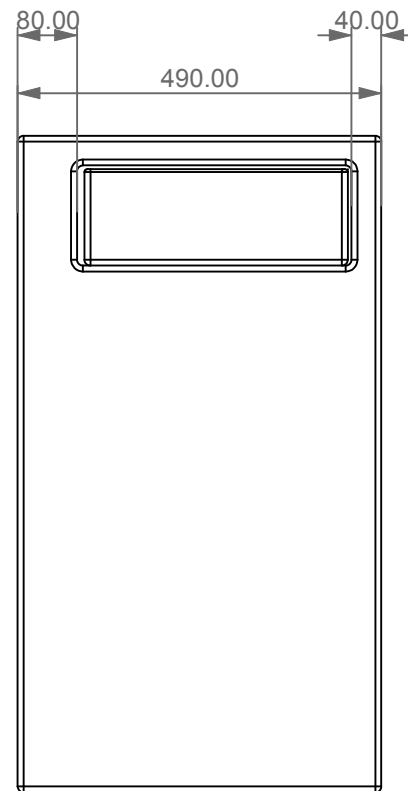

FRONT

LEFT

TOP

GSGI
CERAMIC DESIGN

Lavabo a colonna centro stanza Box cm 80
con bacino in crystal-tech® colorato
Box column Washbasin free standing
cm 80 with coloured float in crystal-tech®

<p>Designation Lavabo a colonna centro stanza Box cm 80 con bacino in crystal-tech® colorato Box column Washbasin free standing cm 80 with coloured float in crystal-tech®</p>	<p>GSGI CERAMIC DESIGN</p>
<p>Scale 1:10</p>	<p>This drawing including the respected data may neither be duplicated nor modified nor altered without the consent of GSG Ceramic Design. The use of the data/technical drawings take place at users own risk and under exclusion of any liability of GSG Ceramic Design.</p>
<p>cod. BXLACOL80FSLC</p>	<p>The dimensions are not binding; products are subject to changes. Measurement shown may be subjected to small variations or are indicative.</p>