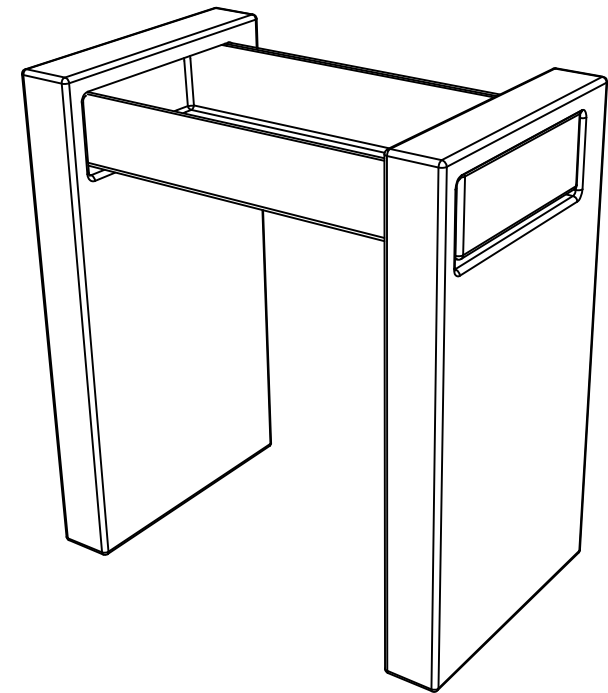

FRONT

LEFT

TOP

GSGI
CERAMIC DESIGN

Lavabo a colonna centro stanza Box cm 80
con bacino in crystal-tech® colorato
Box column Washbasin free standing
cm 80 with coloured float in crystal-tech®

<p>Designation Lavabo a colonna centro stanza Box cm 80 con bacino in crystal-tech® colorato Box column Washbasin free standing cm 80 with coloured float in crystal-tech®</p>	<p>GSGI CERAMIC DESIGN</p>
<p>Scale 1:10</p>	<p>This drawing including the respected data may neither be duplicated nor modified nor altered without the consent of GSG Ceramic Design. The use of the data/technical drawings take place at users own risk and under exclusion of any liability of GSG Ceramic Design.</p>
<p>cod. BXLACOL80FSLC</p>	<p>The dimensions are not binding; products are subject to changes. Measurement shown may be subjected to small variations or are indicative.</p>