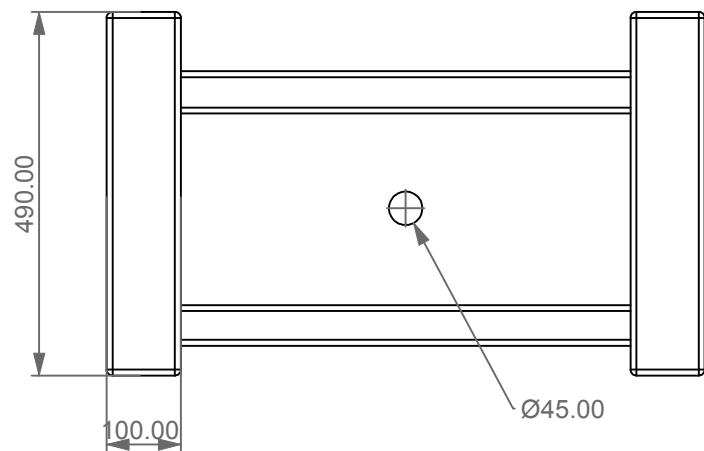

FRONT

LEFT

TOP

GSG
CERAMIC DESIGN

Lavabo a colonna a parete Box cm 80
con bacino in crystal-tech® colorato
Box column Washbasin back to wall cm 80
with coloured float in crystal-tech®

Designation
Lavabo a colonna a parete Box cm 80
con bacino in crystal-tech® colorato
Box column Washbasin back to wall cm 80
with coloured float in crystal-tech®

Scale
1:10

cod. BXLACOL80BWLC

GSG
CERAMIC DESIGN

This drawing including the respected data may neither be duplicated nor modified nor altered without the consent of GSG Ceramic Design. The use of the data/technical drawings take place at users own risk and under exclusion of any liability of GSG Ceramic Design. The dimensions are not binding; products are subject to changes. Measurement shown may be subjected to small variations or are indicative.