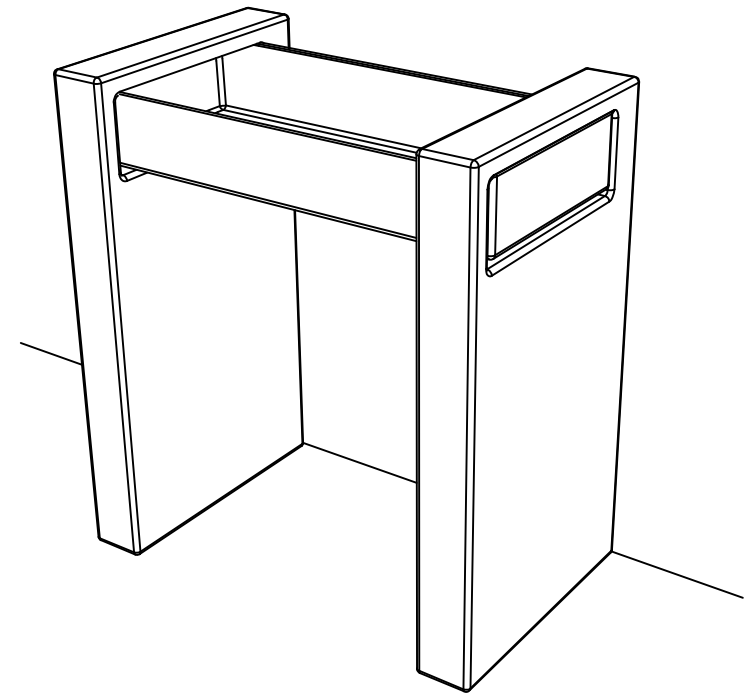

FRONT

LEFT

TOP

GSG
CERAMIC DESIGN

Lavabo a colonna a parete Box cm 80
con bacino in crystal-tech® colorato
Box column Washbasin back to wall cm 80
with coloured float in crystal-tech®

Designation
Lavabo a colonna a parete Box cm 80
con bacino in crystal-tech® colorato
Box column Washbasin back to wall cm 80
with coloured float in crystal-tech®

Scale
1:10

cod. BXLACOL80BWLC

GSG
CERAMIC DESIGN

This drawing including the respected data may neither be duplicated nor modified nor altered without the consent of GSG Ceramic Design. The use of the data/technical drawings take place at users own risk and under exclusion of any liability of GSG Ceramic Design. The dimensions are not binding; products are subject to changes. Measurement shown may be subjected to small variations or are indicative.