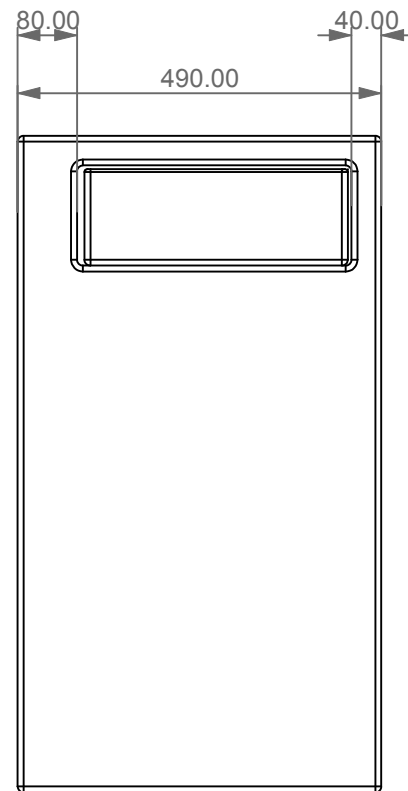

FRONT

LEFT

TOP

GSG
CERAMIC DESIGN

Lavabo a colonna a parete Box cm 80
con bacino in crystal-tech® colorato
Box column Washbasin back to wall cm 80
with coloured float in crystal-tech®

Designation
Lavabo a colonna a parete Box cm 80
con bacino in crystal-tech® colorato
Box column Washbasin back to wall cm 80
with coloured float in crystal-tech®

Scale
1:10

cod. BXLACOL80BWLC

GSG
CERAMIC DESIGN

This drawing including the respected data may neither be duplicated nor modified nor altered without the consent of GSG Ceramic Design. The use of the data/technical drawings take place at users own risk and under exclusion of any liability of GSG Ceramic Design. The dimensions are not binding; products are subject to changes. Measurement shown may be subjected to small variations or are indicative.