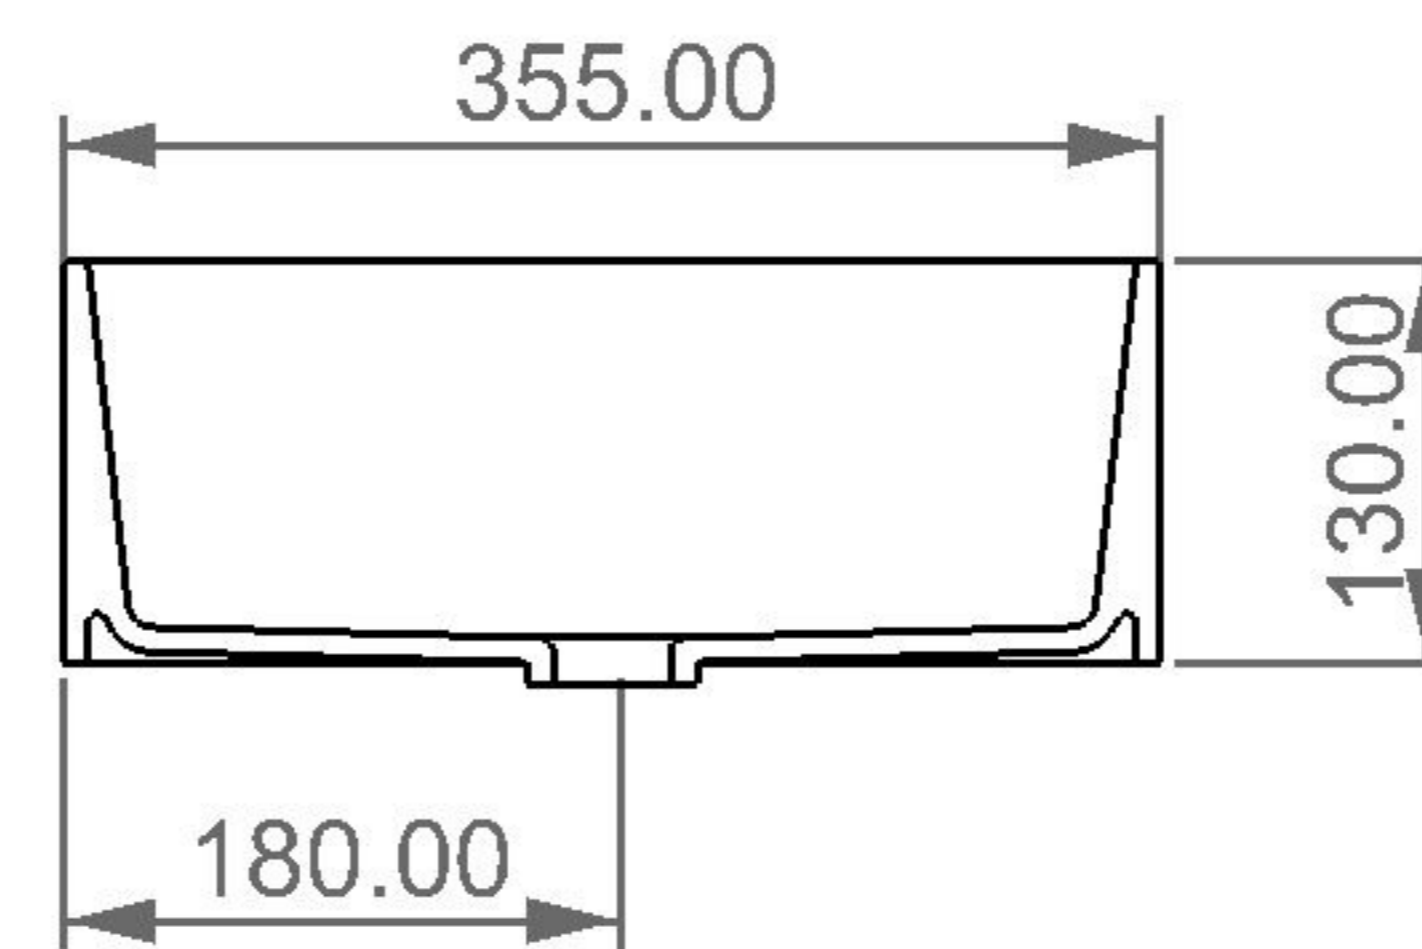

Lavabo in crystal-tech cm 60
washbasin in crystal-tech cm 60

FRONT

LEFT

TOP

SECTION

Designation

Lavabo in crystal-tech cm 60
washbasin in crystal-tech cm 60

Scale

1:10

cod. BXLA60

Guida all'installazione dei lavabi d'appoggio centro-piano.

Serie: EASY - ZENITH - LIKE - TOUCH - BOX - TIME - RING - FLUT

Installation guide for free standing countertop washbasins.

Series: EASY - ZENITH - LIKE - TOUCH - BOX - TIME - RING - FLUT