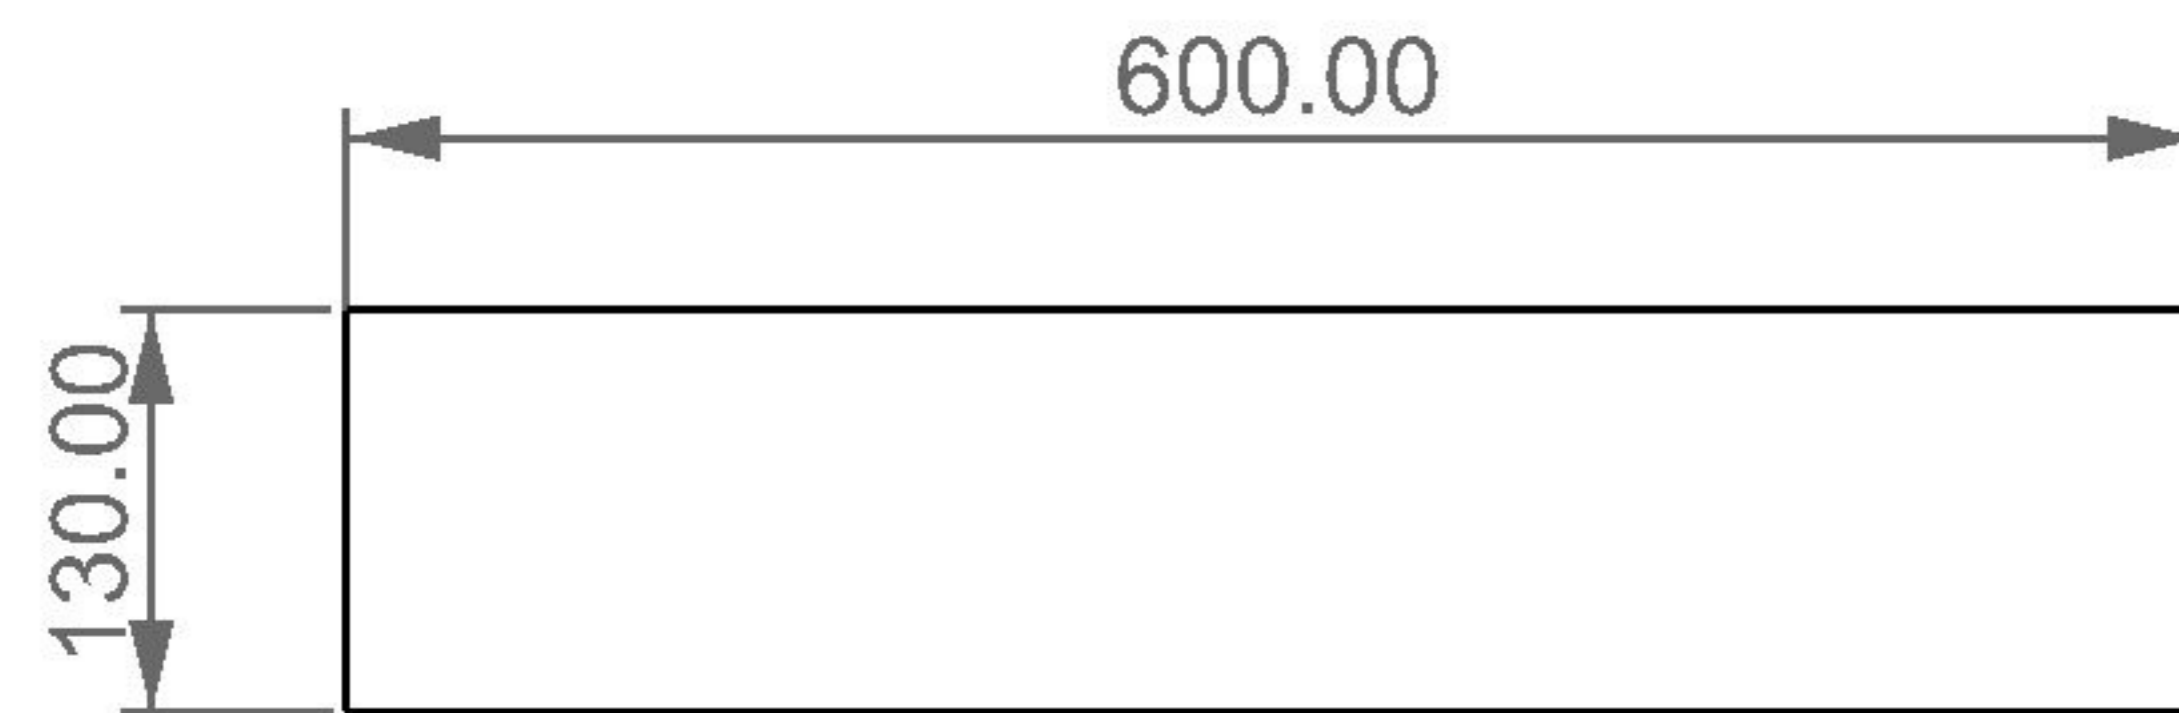

Lavabo in crystal-tech cm 60
washbasin in crystal-tech cm 60

FRONT

LEFT

TOP

SECTION

Designation

Lavabo in crystal-tech cm 60
washbasin in crystal-tech cm 60

Scale

1:10

cod. BXLA60

Guida all'installazione dei lavabi d'appoggio centro-piano.

Serie: EASY - ZENITH - LIKE - TOUCH - BOX - TIME - RING - FLUT

Installation guide for free standing countertop washbasins.

Series: EASY - ZENITH - LIKE - TOUCH - BOX - TIME - RING - FLUT