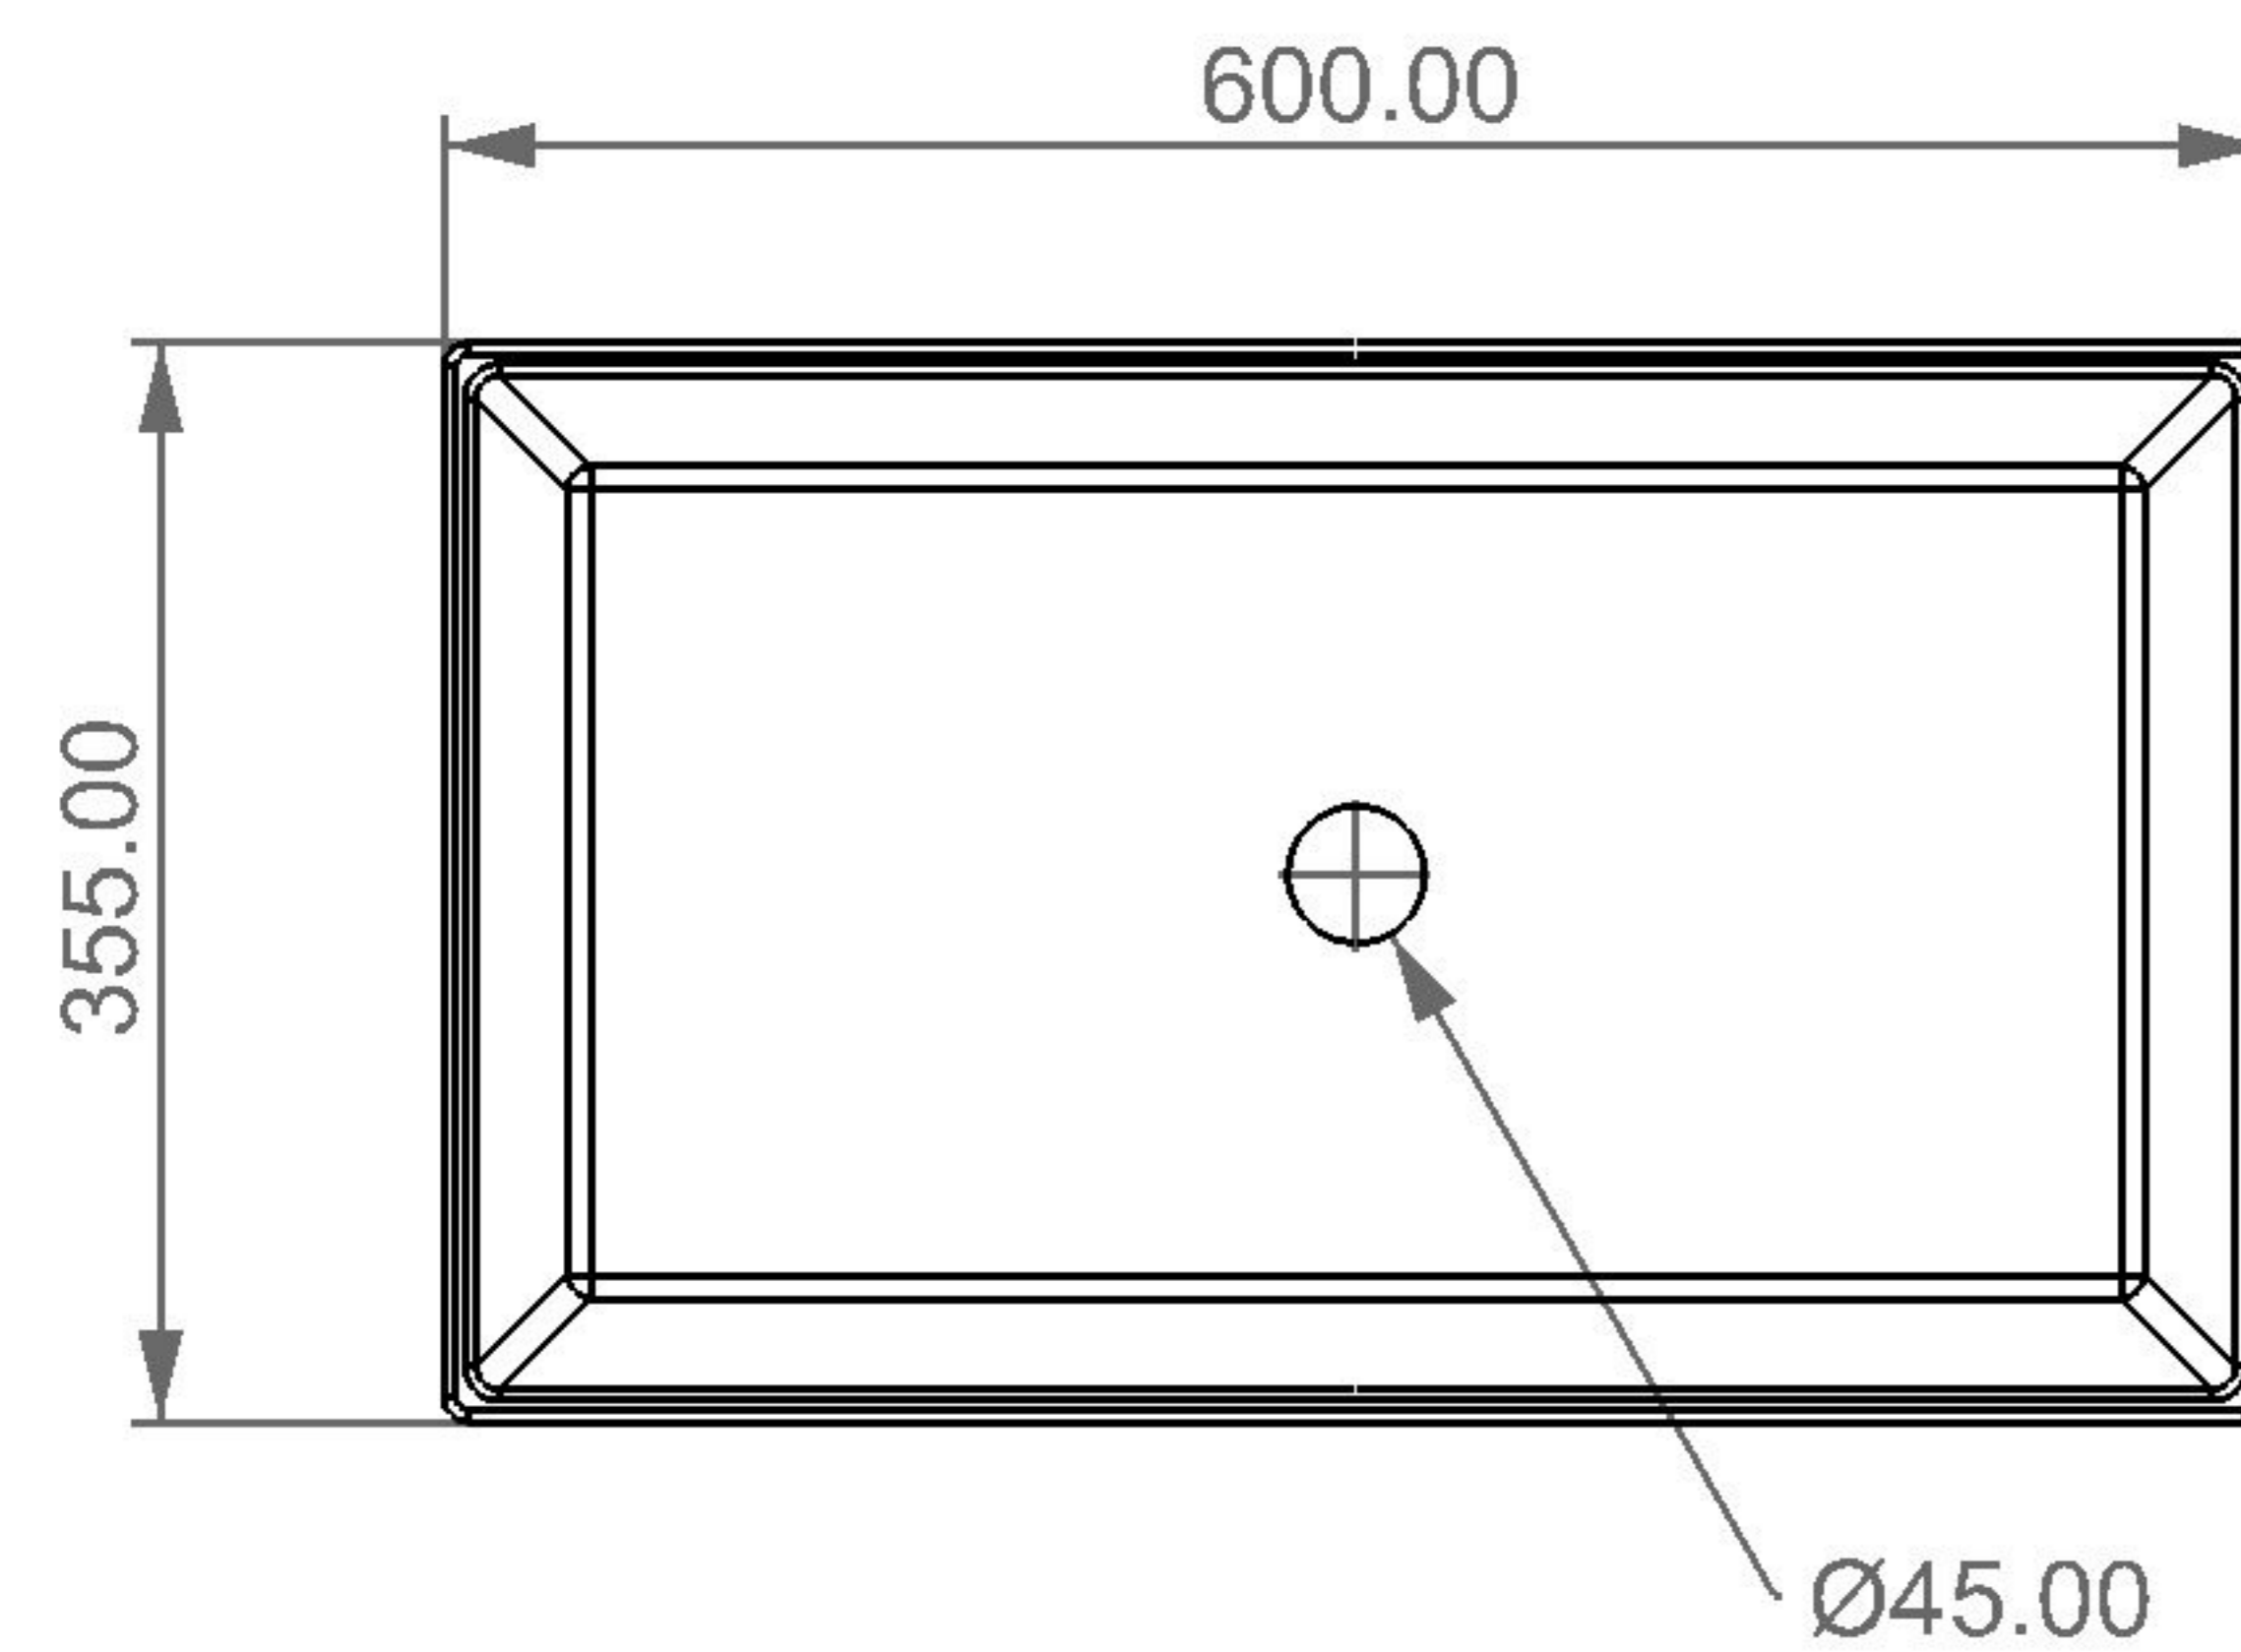

Lavabo in crystal-tech cm 60
washbasin in crystal-tech cm 60

FRONT

LEFT

TOP

SECTION

Designation

Lavabo in crystal-tech cm 60
washbasin in crystal-tech cm 60

Scale

1:10

cod. BXLA60

Guida all'installazione dei lavabi d'appoggio centro-piano.

Serie: EASY - ZENITH - LIKE - TOUCH - BOX - TIME - RING - FLUT

Installation guide for free standing countertop washbasins.

Series: EASY - ZENITH - LIKE - TOUCH - BOX - TIME - RING - FLUT