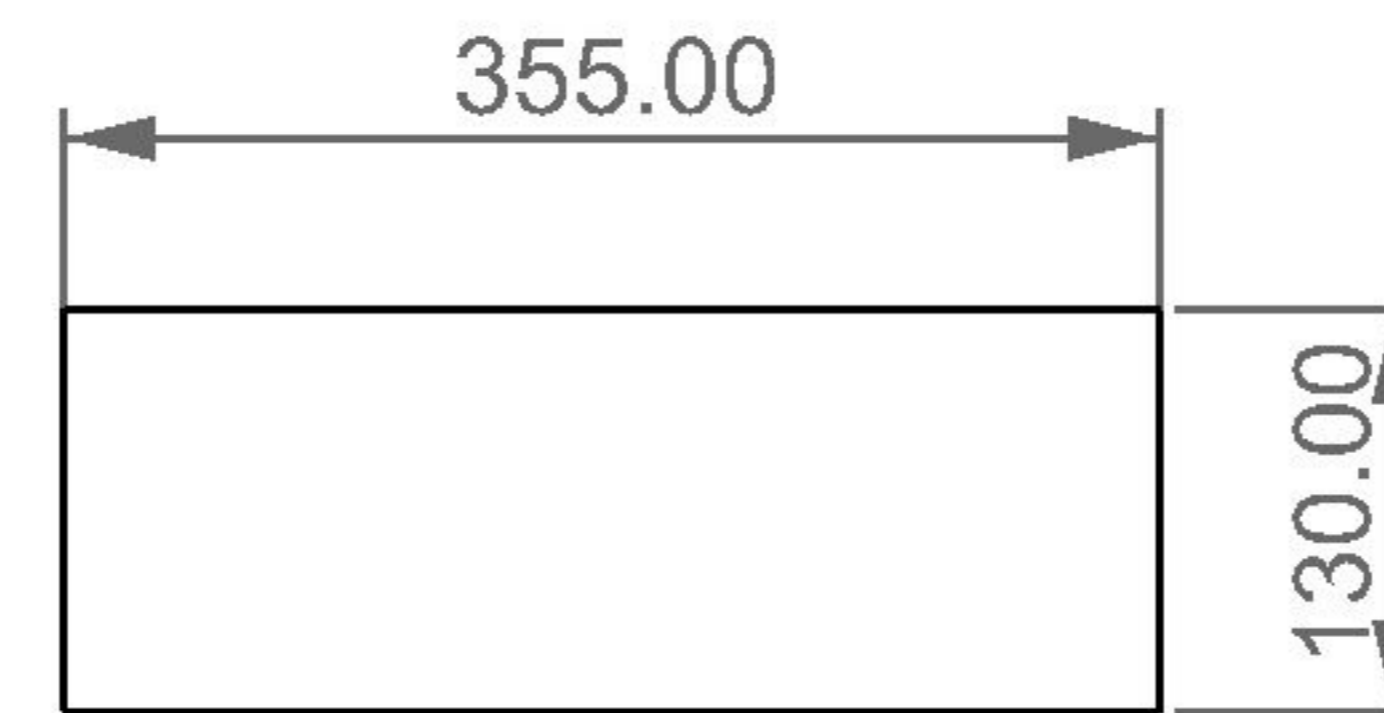

Lavabo in crystal-tech cm 60
washbasin in crystal-tech cm 60

FRONT

LEFT

TOP

SECTION

Designation

Lavabo in crystal-tech cm 60
washbasin in crystal-tech cm 60

Scale

1:10

cod. BXLA60

Guida all'installazione dei lavabi d'appoggio centro-piano.

Serie: EASY - ZENITH - LIKE - TOUCH - BOX - TIME - RING - FLUT

Installation guide for free standing countertop washbasins.

Series: EASY - ZENITH - LIKE - TOUCH - BOX - TIME - RING - FLUT