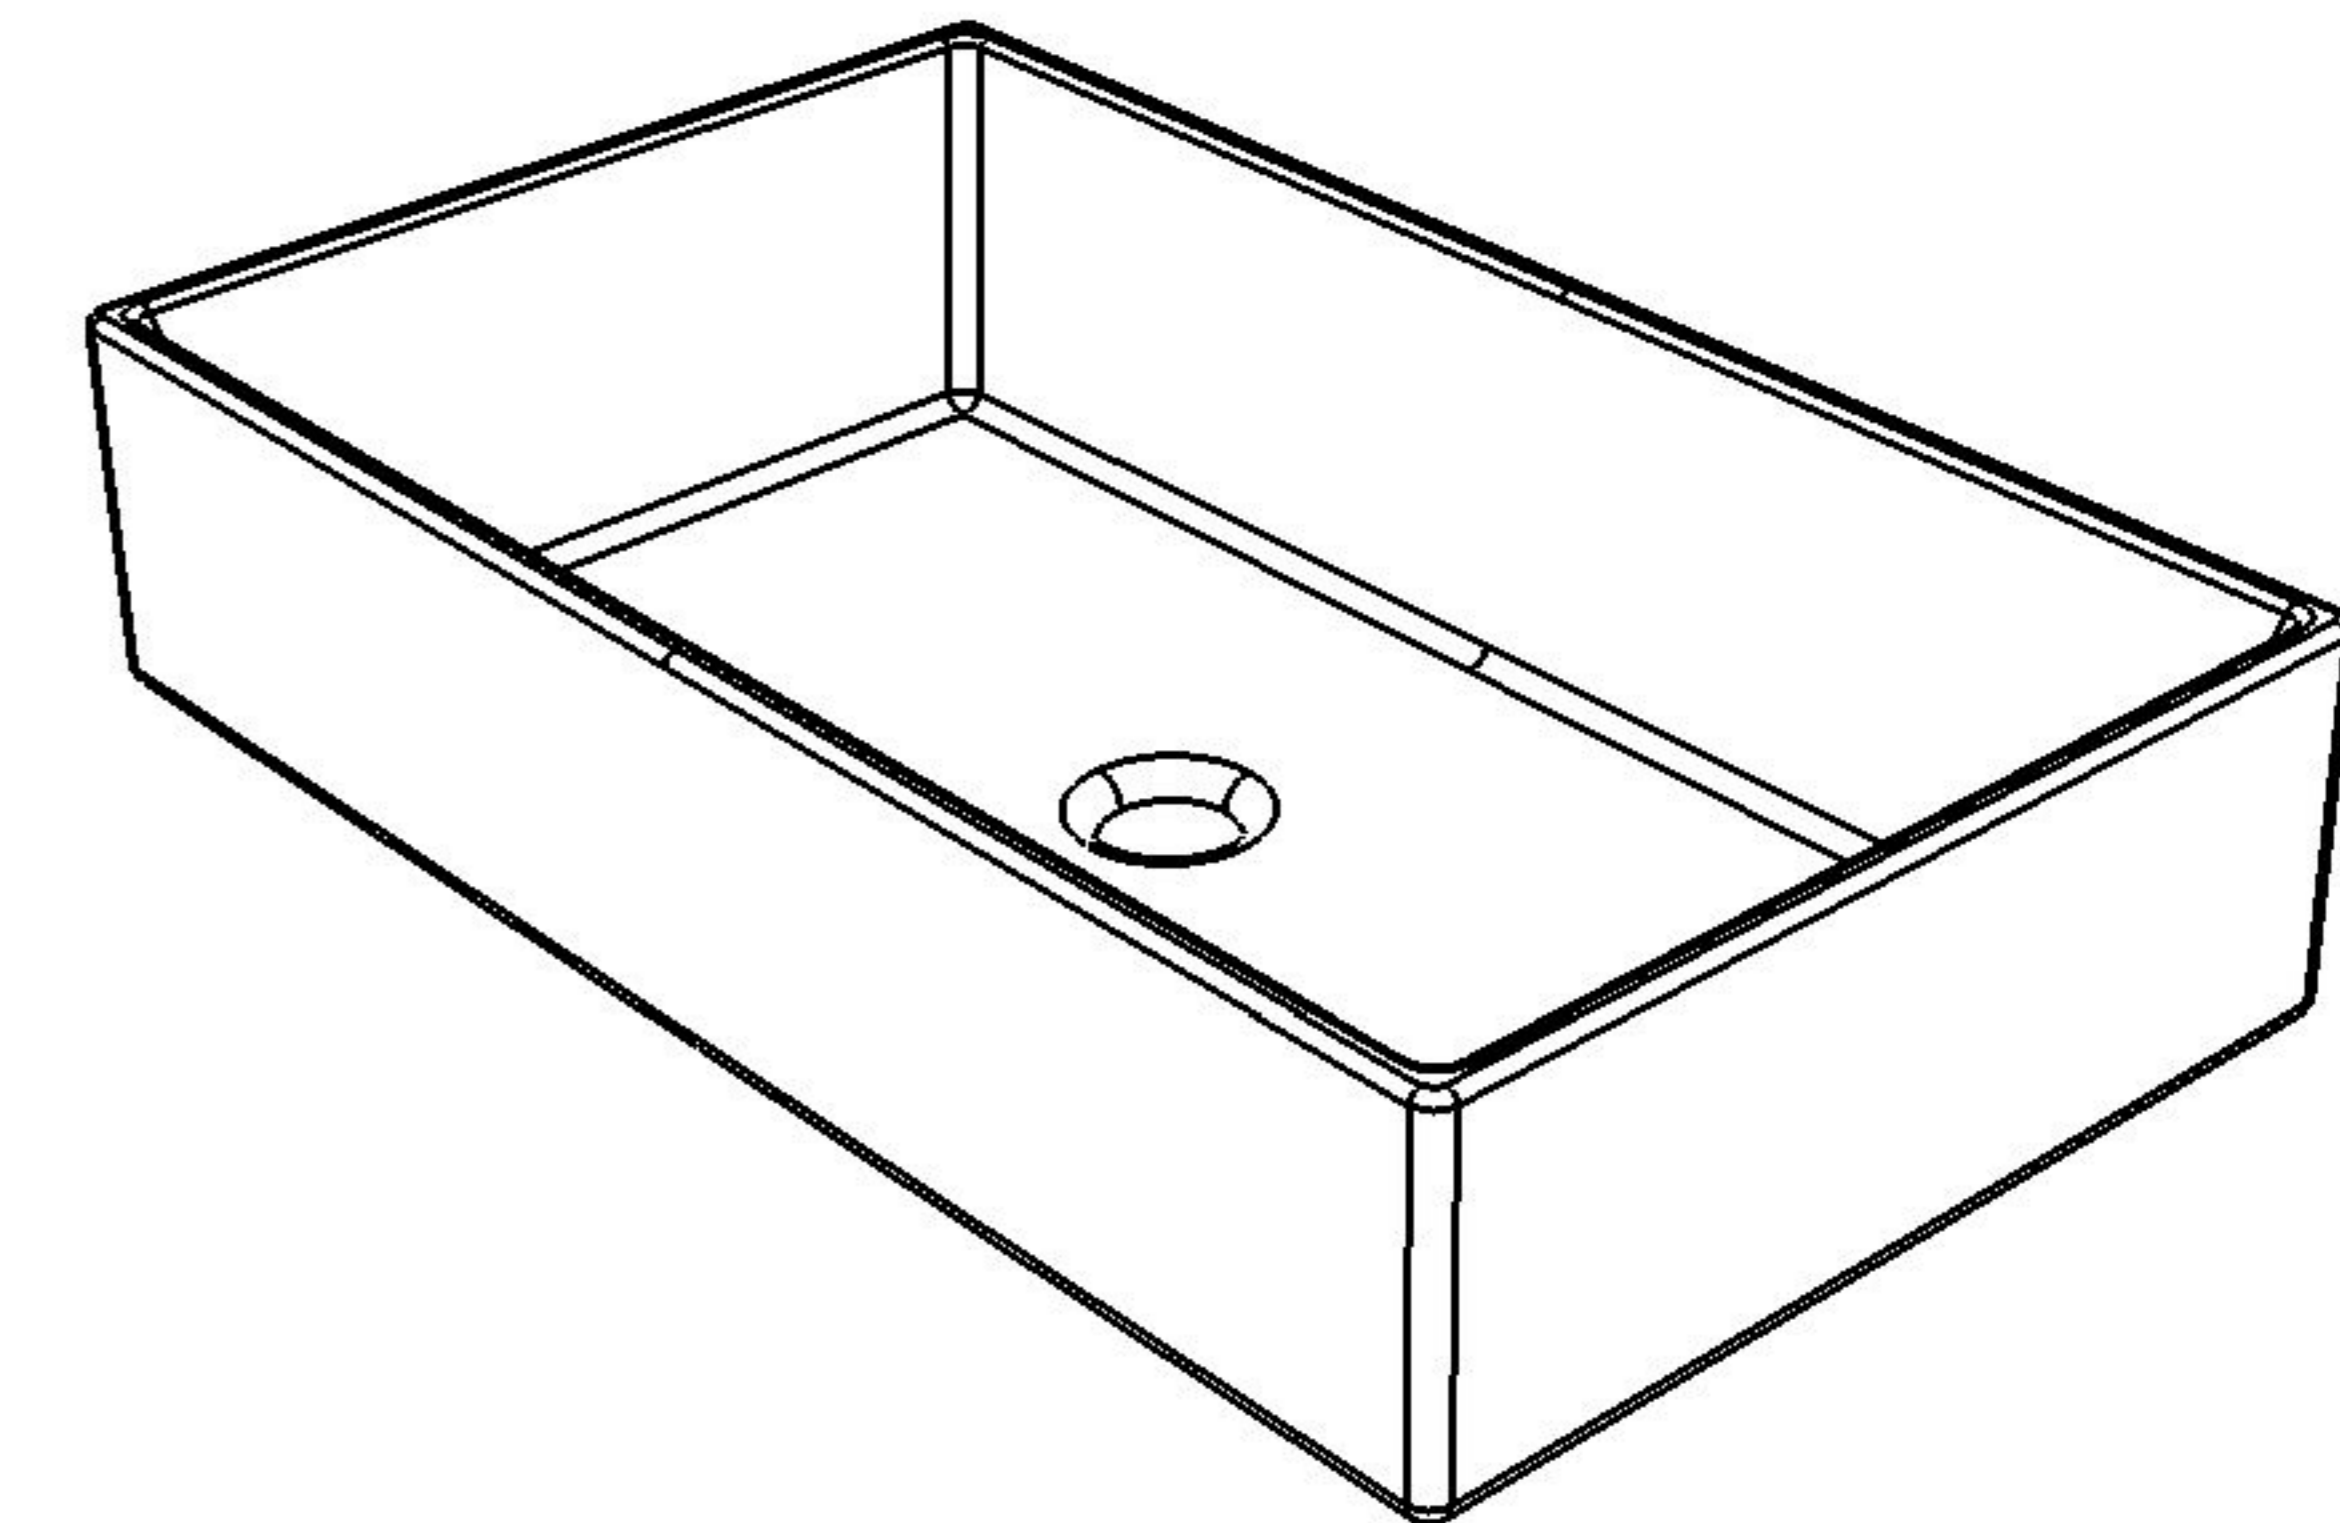

Lavabo in crystal-tech cm 60
washbasin in crystal-tech cm 60

FRONT

LEFT

TOP

SECTION

Designation

Lavabo in crystal-tech cm 60
washbasin in crystal-tech cm 60

Scale

1:10

cod. BXLA60

Guida all'installazione dei lavabi d'appoggio centro-piano.

Serie: EASY - ZENITH - LIKE - TOUCH - BOX - TIME - RING - FLUT

Installation guide for free standing countertop washbasins.

Series: EASY - ZENITH - LIKE - TOUCH - BOX - TIME - RING - FLUT