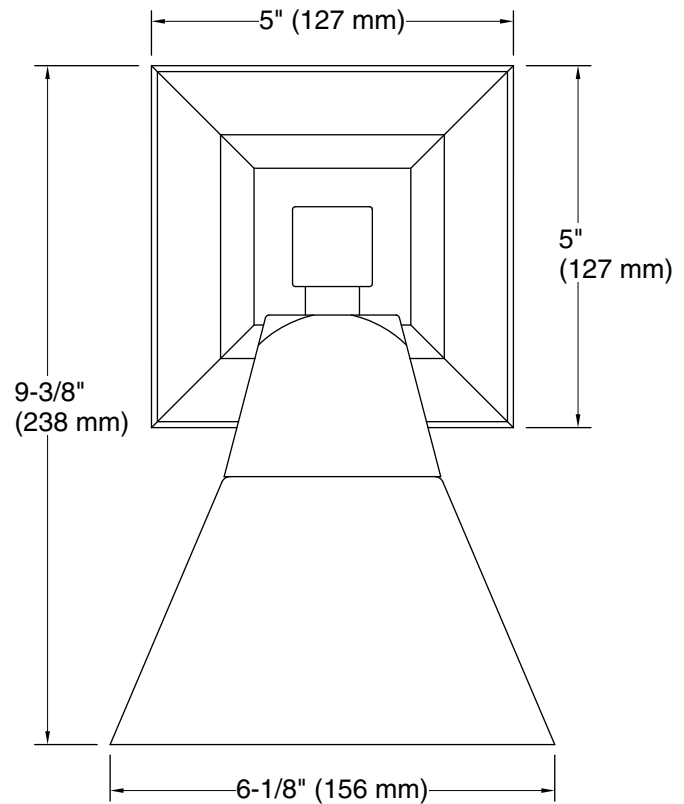

Required Electrical Service

One circuit required.

Lights: 120 V, 60 Hz

Technical Information

All product dimensions are nominal.

Installation Type: Wall-mount

Material: Brass

Number of Lights: 1

Lighting Type: Socket-based

Socket Type: E-26 Medium

Number of Shades: 1

Shade Type: Glass - frosted

Electrical component rating: Socket Rating: 60 Hz, 60 W, 800 Lumens, 3000K