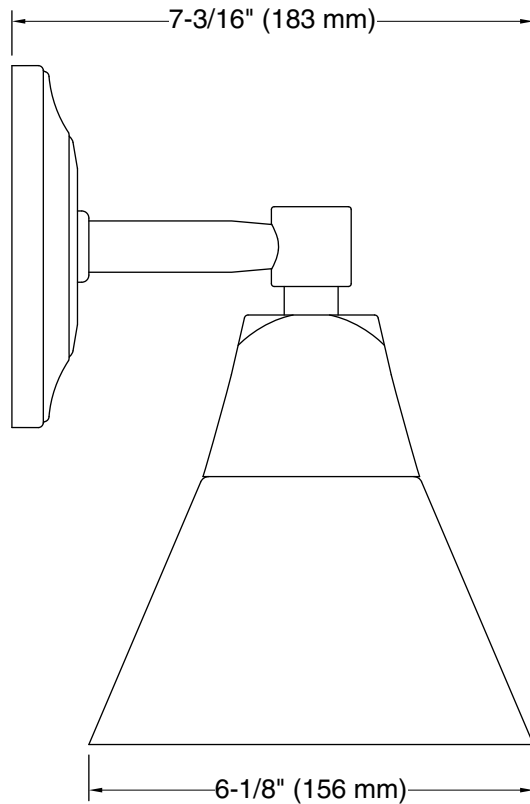

Required Electrical Service

One circuit required.

Lights: 120 V, 60 Hz

Technical Information

All product dimensions are nominal.

Installation Type: Wall-mount

Material: Brass

Number of Lights: 1

Lighting Type: Socket-based

Socket Type: E-26 Medium

Number of Shades: 1

Shade Type: Glass - frosted

Electrical component rating: Socket Rating: 60 Hz, 60 W, 800 Lumens, 3000K