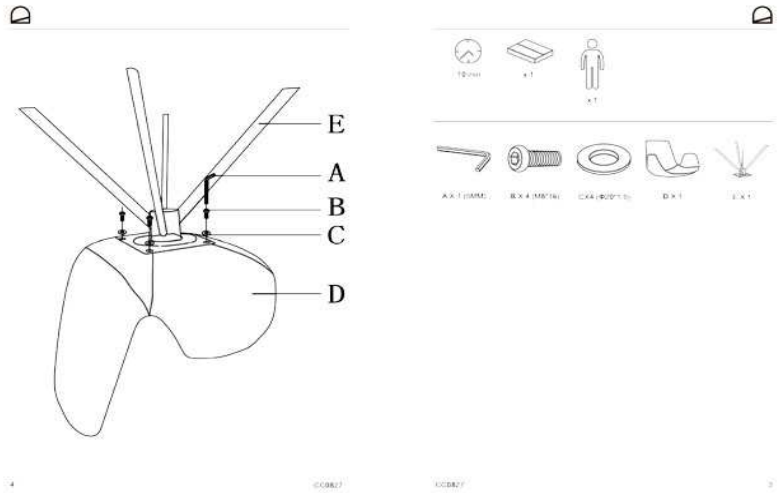

YASMIN

product code	CC0827U06
product description	YASMIN Armchair metal black PU green Armchair upholstered in synthetic leather. Powder coated steel legs.

product sizes

height x width x depth (cm)	84	x	54	x	55
product weight (Kg)	8,55				
seat height (cm)	43				
seat depth (cm)	42				
armrest height (cm)	64				

technical drawings

product features

use (domestic/office)	Domestic
applicance (inner/outer)	Inner
stackable (yes/no)	No
adjustable height (yes/no)	No
foldable (yes/no)	No
swivel (yes/no)	No
max. load (Kg)	130
seat material	Metal frame core and injected foam
seat finishing	PU
seat density foam (kg/m3)	75
seat detachable (yes/no)	No
seat grammage (g/m2)	

assembly instructions

packaging

units per lot	2
cbm (m3) / gross weight (Kg)	0,1185 / 9,5
nº of boxes	1

box 1	1
description	YASMIN Armchair metal black PU green
description box	FULL ITEM
height x width x depth (cm)	57 x 73 x 57
cbm (m3) / gross weight (Kg) / net weight (Kg)	0,119 / 9,5 / 8,55

box 2	
description	
description box	
height x width x depth (cm)	x x
cbm (m3) / gross weight (Kg) / net weight (Kg)	/ /