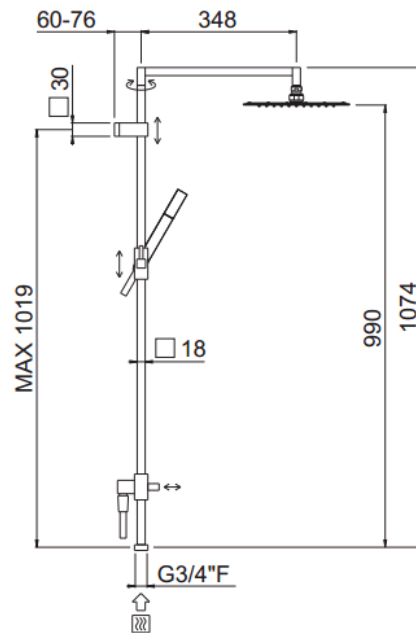

Extreme 3/4" connection

Extreme 3/4" connection, MySlim shower head
30451-CR

TECHNICAL INFORMATION

Turning square shower column with adjustable mounting with articulated shower holder, 3/4" connection, adjustable upper holder and diverter. Non-liming square ultra-thin shower head 240x240 in stainless steel. Brass non-liming inspectable one jet square shower. PVC smooth double anti-torsion flexible hose cm 150. CHROME

Flow rate:

? Doccia o soffione?

PICTURE

SPARE PARTS

FEATURES

Rain jet

Non-liming

double anti-torsion

ecologic

adjustable column

TECHNICAL DRAWING

FINISHINGS