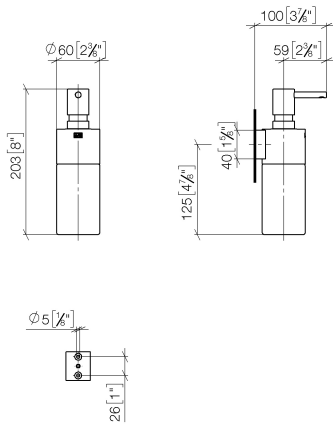

83 435 970

- bottle made of crystal glass, matt
- width 60mm
- height 200 mm
- 250 ml bottle
- 96mm projection

Fits: MADISON, MEM, TARA, CL.1, LISSÉ,
VAIA, META, CYO

	Matte Black	83 435 970-33
	Chrome	83 435 970-00
	Brushed Platinum	83 435 970-06
	Platinum	83 435 970-08
	Dark Chrome	83 435 970-19
	Light Gold	83 435 970-26
	Brushed Light Gold	83 435 970-27
	Brushed Durabronze (23kt Gold)	83 435 970-28
	Brushed Bronze	83 435 970-42
	Brushed Champagne (22kt Gold)	83 435 970-46
	Champagne (22kt Gold)	83 435 970-47
	Brushed Chrome	83 435 970-93
	Brushed Dark Platinum	83 435 970-99

83 435 970

mm [inches]

83 435 970

Product version from 10/1/2023

Parts for other finishes can be found here: [Chrome](#)

Dispenser wall model - Matte Black

MADISON

83 435 970

Spare parts list

Product version from 10/1/2023

No.	Item Number	Name	Quantity used	Delivery time
	90 10 10 535 00-33	dispenser	6	30