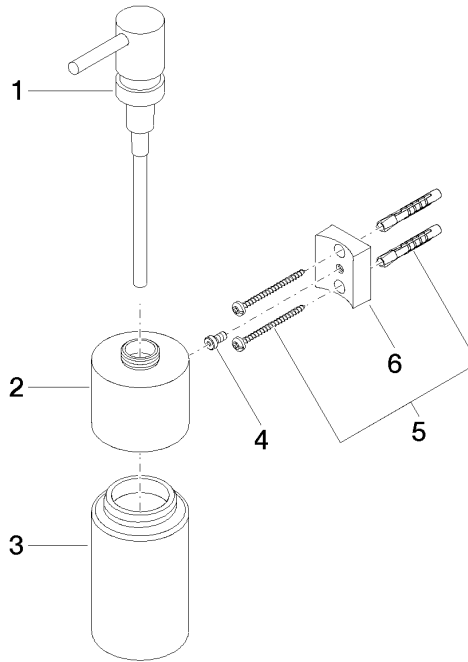

83 435 970

- bottle made of crystal glass, matt
- width 60mm
- height 200 mm
- 250 ml bottle
- 96mm projection

Fits: MADISON, MEM, TARA, CL.1, LISSÉ,
VAIA, META, CYO

	Matte Black	83 435 970-33
	Chrome	83 435 970-00
	Brushed Platinum	83 435 970-06
	Platinum	83 435 970-08
	Dark Chrome	83 435 970-19
	Light Gold	83 435 970-26
	Brushed Light Gold	83 435 970-27
	Brushed Durabronze (23kt Gold)	83 435 970-28
	Brushed Bronze	83 435 970-42
	Brushed Champagne (22kt Gold)	83 435 970-46
	Champagne (22kt Gold)	83 435 970-47
	Brushed Chrome	83 435 970-93
	Brushed Dark Platinum	83 435 970-99

83 435 970

mm [inches]

83 435 970

Product version from 10/1/2023

Parts for other finishes can be found here: [Chrome](#)

Dispenser wall model - Matte Black

MADISON

83 435 970

Spare parts list

Product version from 10/1/2023

No.	Item Number	Name	Quantity used	Delivery time
	90 10 10 535 00-33	dispenser	6	30