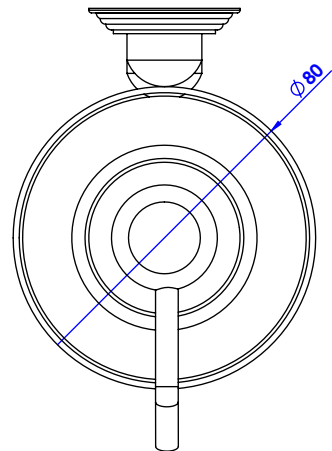

Collections : Versailles à manettes

Distributeur de savon liquide mural. GM, cristal taillé, cont.360ml.

Wall-mounted soap dispenser. large size, cut crystal, cont.360ml.

Ref : C69-532

CRISTAL & BRONZE

PARIS · 1937