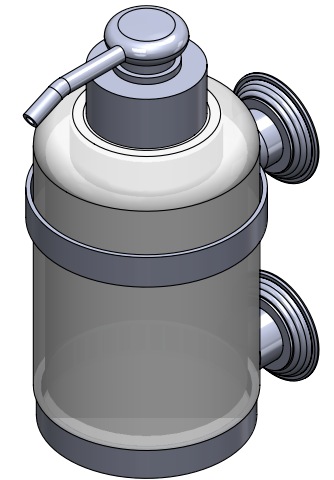

Collections : Versailles à manettes

Distributeur de savon liquide mural. GM, cristal taillé, cont.360ml.

Wall-mounted soap dispenser. large size, cut crystal, cont.360ml.

Ref : C69-532

CRISTAL & BRONZE

PARIS · 1937