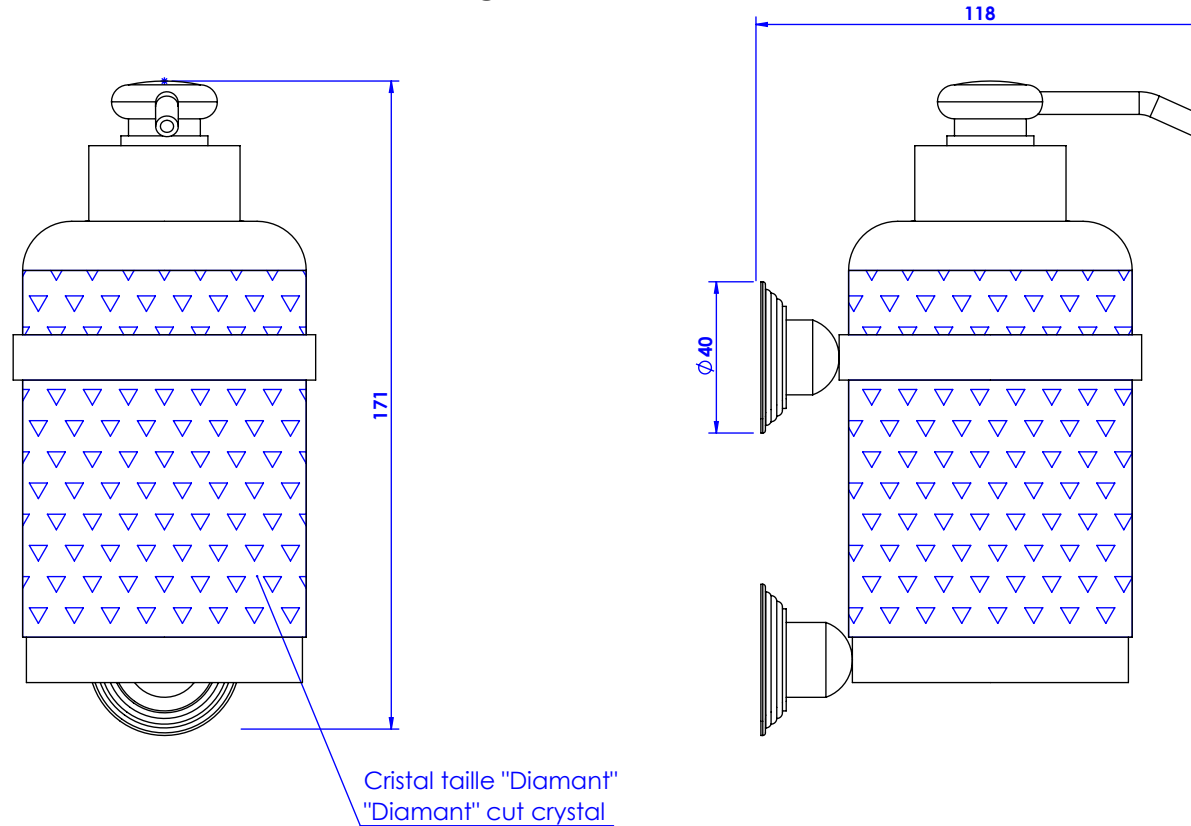

Collections : Versailles à manettes

Distributeur de savon liquide mural. GM, cristal taillé, cont.360ml.

Wall-mounted soap dispenser. large size, cut crystal, cont.360ml.

Ref : C69-532

CRISTAL & BRONZE

PARIS · 1937