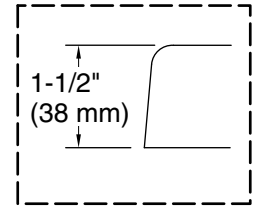

No change in measurements if connected with drain illustrated. (K-7272)

Drop-in Rim Detail

Blower Motor Access
20" (508 mm) W x 15" (381 mm) H Min