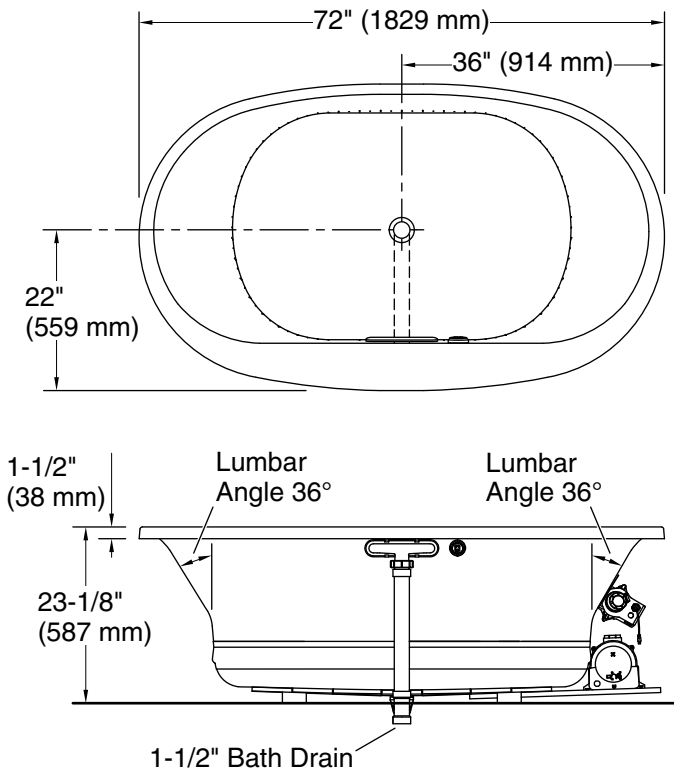

No change in measurements if connected with drain illustrated. (K-7272)

Drop-in Rim Detail

Blower Motor Access
20" (508 mm) W x 15" (381 mm) H Min

Required Electrical Service

Three dedicated circuits required, protected with Class A Ground-Fault Circuit-Interrupter (GFCI). Outside North America, this device may be known as a Residual Current Device (RCD).

Blower:	120 V, 15 A, 60 Hz
Air bath:	120 V, 15 A, 60 Hz
Amplifier:	120 V, 15 A, 60 Hz

Technical Information

All product dimensions are nominal.

Installation:	Drop-in, Undermount
Drain location:	Center
Basin area, bottom:	46-5/16" x 31-3/16" (1177 mm x 792 mm)
Basin area, top:	63-7/16" x 34-1/4" (1611 mm x 869 mm)
Weight:	135 lbs (61.2 kg)
Minimum floor load:	53.6 lbs/ft ² (261.7 kg/m ²)
Water depth:	18-5/8" (472 mm)
Water capacity:	112.2 gal (424.7 L)
Template:	Drop-in, 1268440-7, required, included
Electrical component rating:	Blower: 120 V, 10 A, 60 Hz Air bath: 120 V, 5 A, 60 Hz Amplifier: 120 V, 1.1 A, 60 Hz