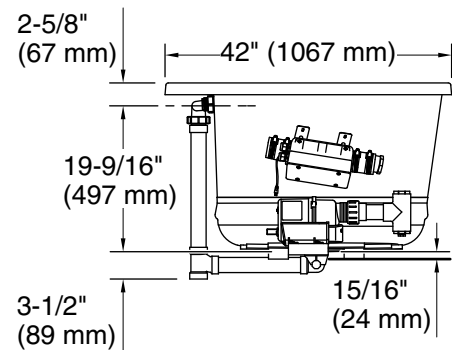

No change in measurements if connected with drain illustrated. (K-7272)

Drop-in Rim Detail

Blower Motor Access
20" (508 mm) W x 15" (381 mm) H Min

Required Electrical Service

Three dedicated circuits required, protected with Class A Ground-Fault Circuit-Interrupter (GFCI). Outside North America, this device may be known as a Residual Current Device (RCD).

Blower:	120 V, 15 A, 60 Hz
Air bath:	120 V, 15 A, 60 Hz
Amplifier:	120 V, 15 A, 60 Hz

Technical Information

All product dimensions are nominal.

Installation:	Drop-in, Undermount
Drain location:	Center
Basin area, bottom:	46-5/16" x 31-3/16" (1177 mm x 792 mm)
Basin area, top:	63-7/16" x 34-1/4" (1611 mm x 869 mm)
Weight:	135 lbs (61.2 kg)
Minimum floor load:	53.6 lbs/ft ² (261.7 kg/m ²)
Water depth:	18-5/8" (472 mm)
Water capacity:	112.2 gal (424.7 L)
Template:	Drop-in, 1268440-7, required, included
Electrical component rating:	Blower: 120 V, 10 A, 60 Hz Air bath: 120 V, 5 A, 60 Hz Amplifier: 120 V, 1.1 A, 60 Hz