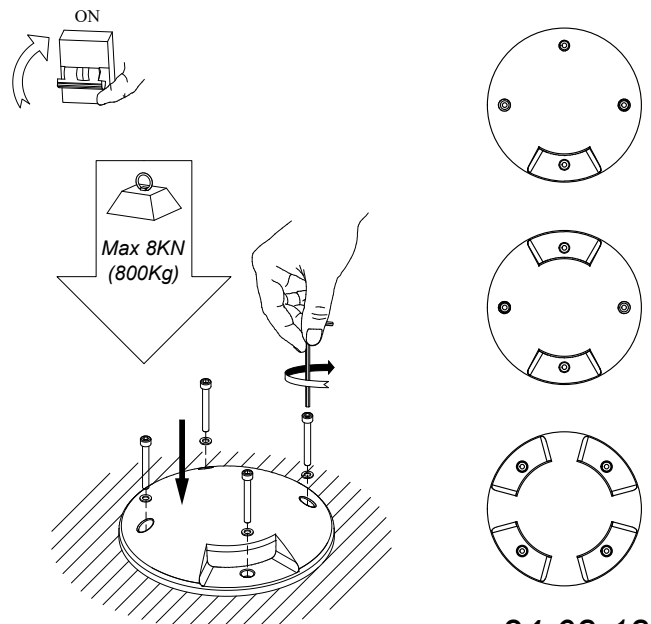

# LEDS C4<sup>+</sup>

Xena surface

1

2

Option filter

3

4

5