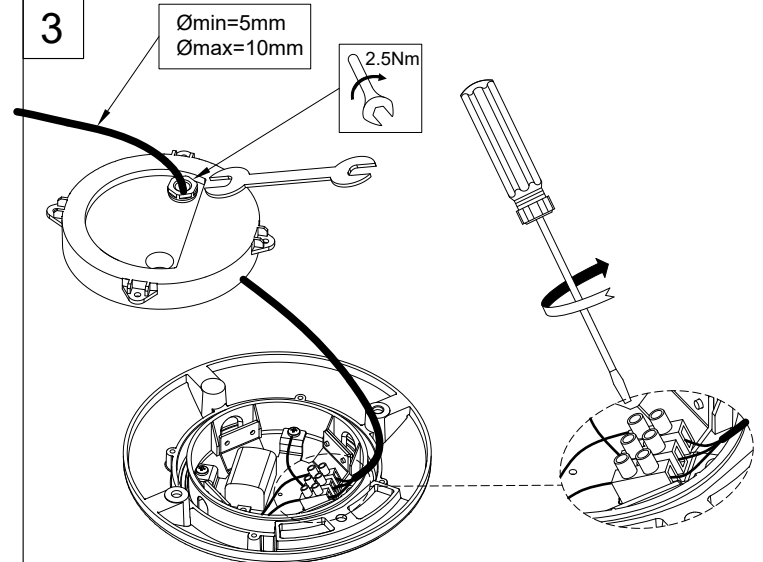

# LEDS C4<sup>+</sup>

Xena surface

1

2

Option filter

3

4

5