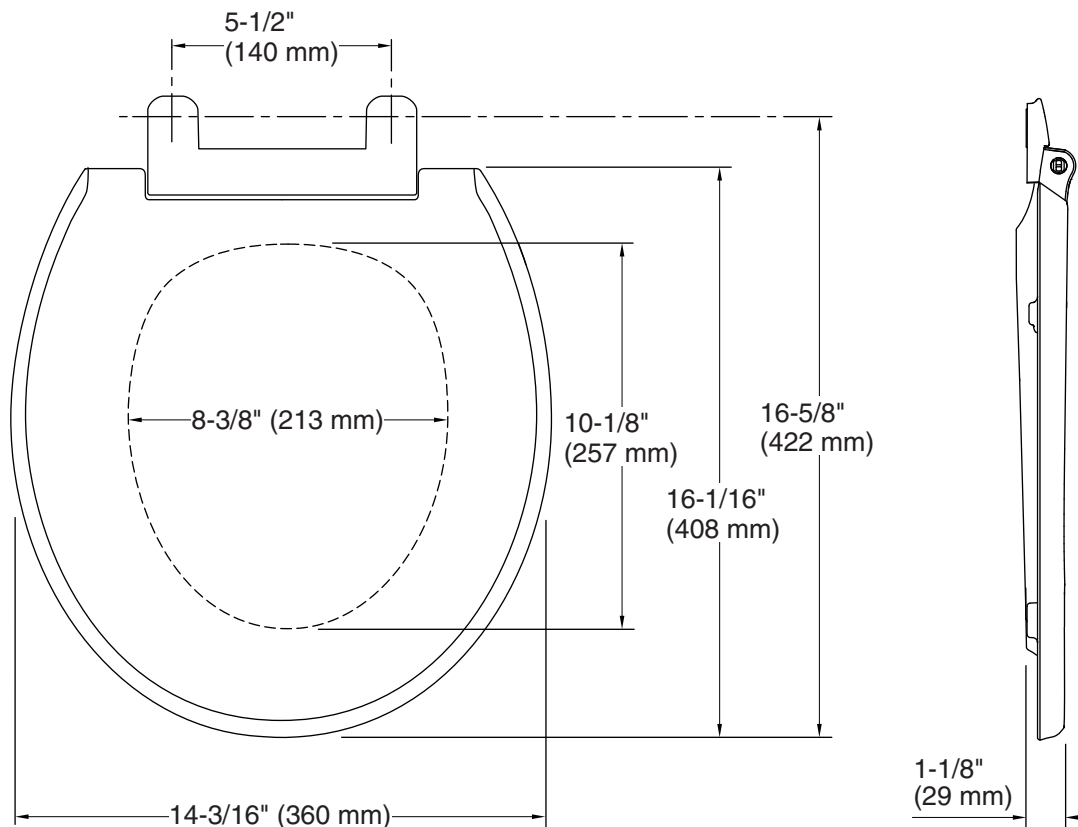

### Technical Information

All product dimensions are nominal.

Seat shape type: Round-front

Seat front type: Closed-front

Seat-mounting holes: 5-1/2" (140 mm)