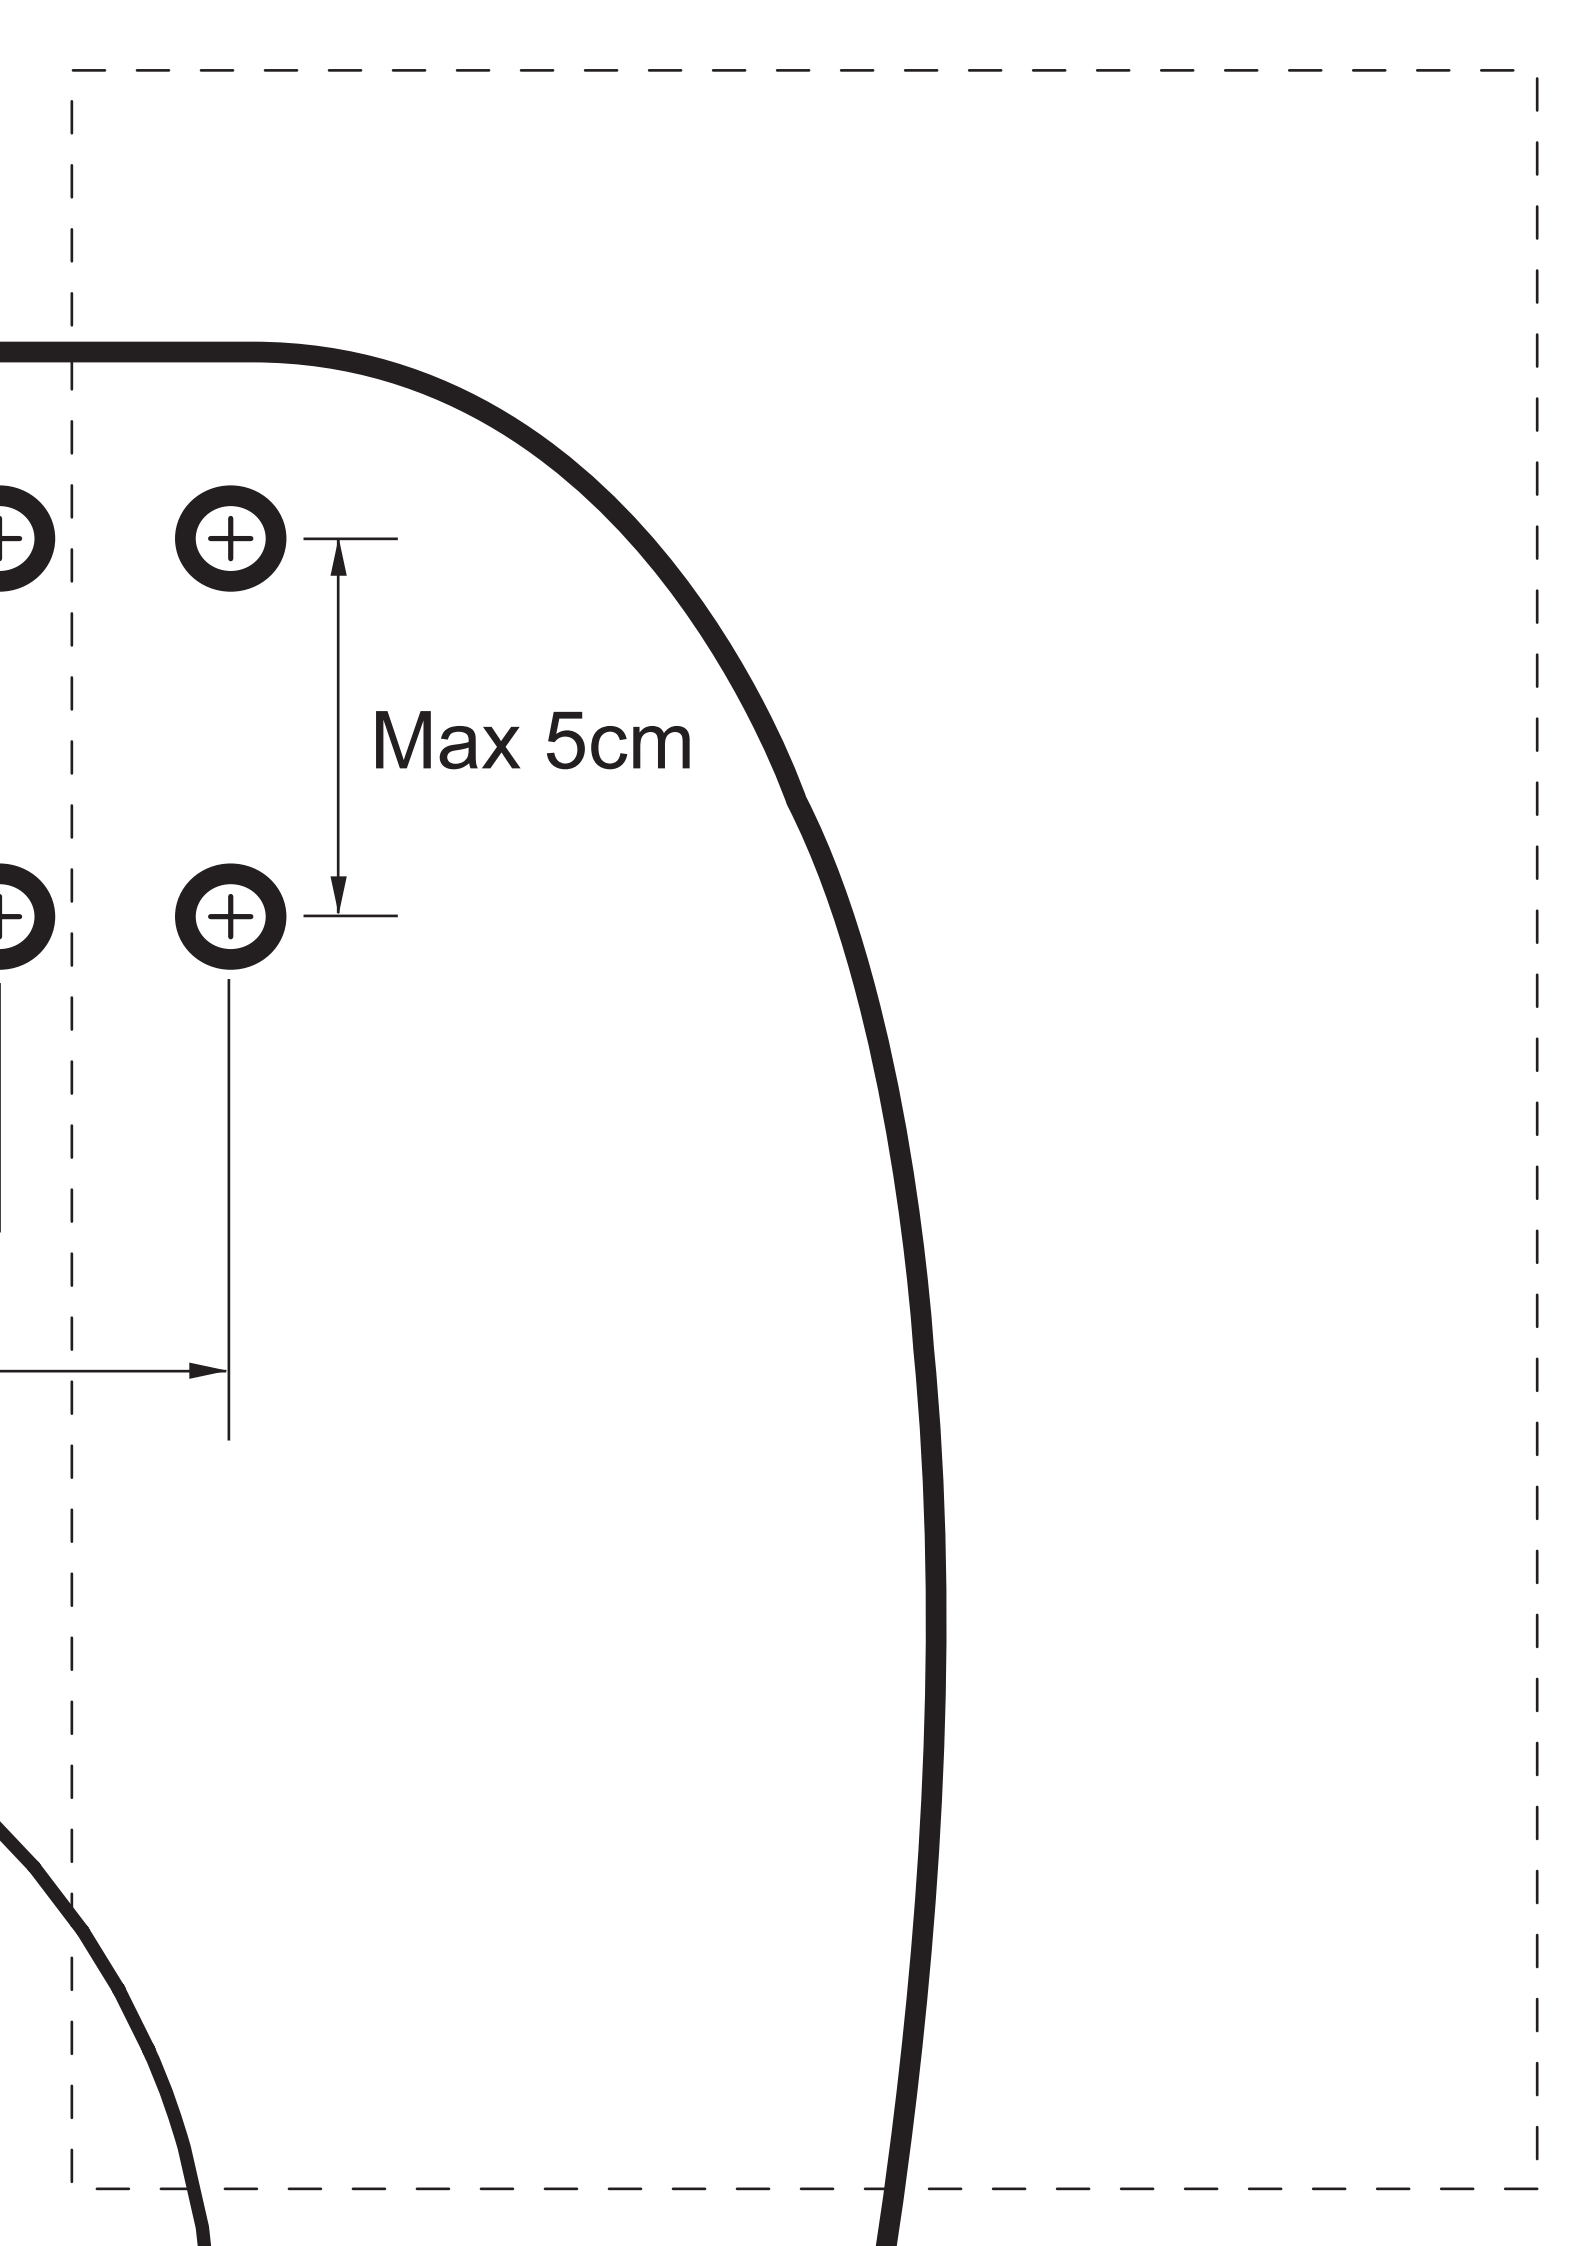

SensPa

Min 14 cm

Max 20 cm

Round front

WS, CS, RS, M400S
www.senspa.ru