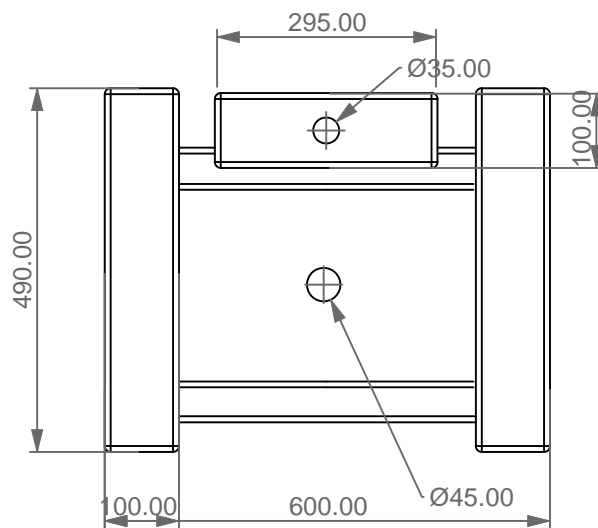

GSG
CERAMIC DESIGN

Lavabo BOX a colonna a parete cm 60
Wall mounted washbasin BOX 60 cm

FRONT

LEFT

TOP

Designation Lavabo BOX a colonna a parete cm 60 Wall mounted washbasin BOX 60 cm	GSG CERAMIC DESIGN
Scale 1:10	This drawing including the respectedata may neither be duplicated nor modified nor altered without the consent of GSG Ceramic Design. The use of the data/technical drawings take place at users own risk and under exclusion of any liability of GSG Ceramic Design.
cod. BXLACOL60BWLC	The dimensions are not binding; products are subject to changes. Measurement shown may be subjected to small variations or are indicative.