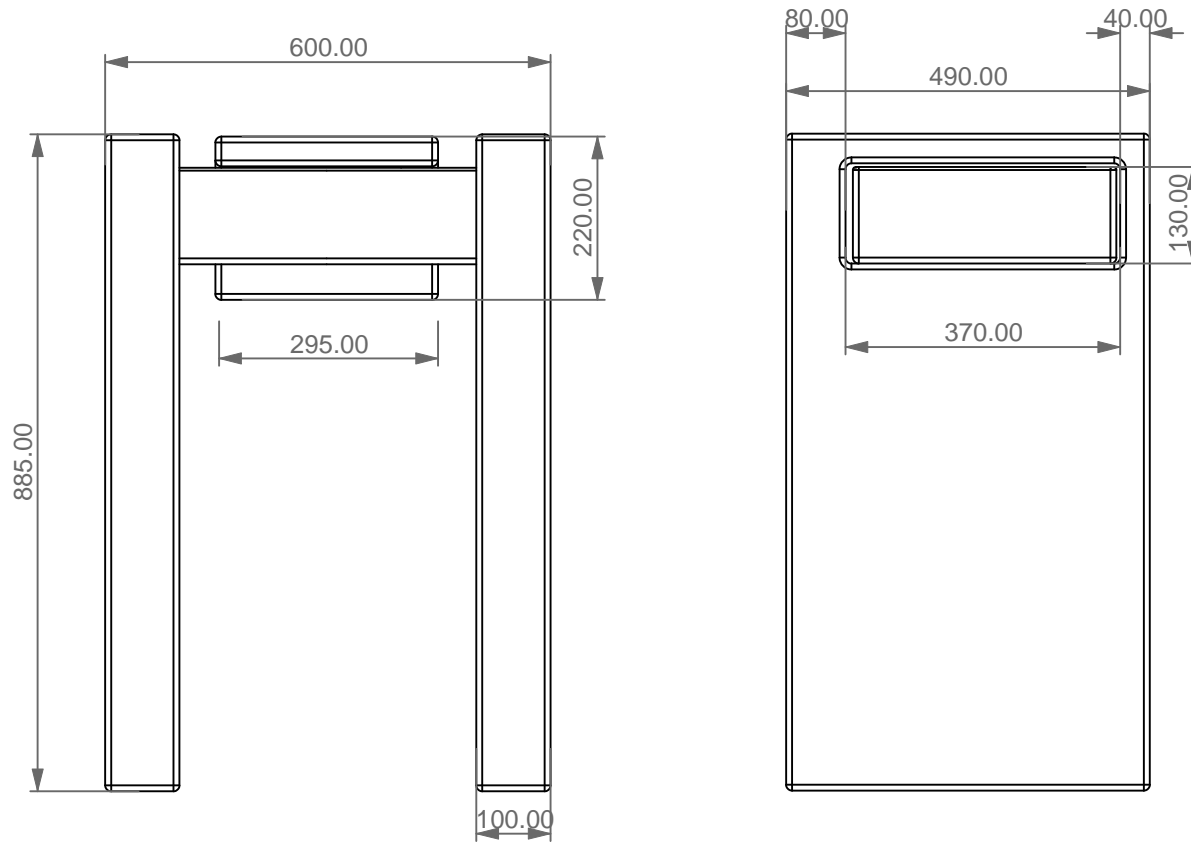

GSG
CERAMIC DESIGN

Lavabo BOX a colonna a parete cm 60
Wall mounted washbasin BOX 60 cm

FRONT

LEFT

TOP

Designation Lavabo BOX a colonna a parete cm 60 Wall mounted washbasin BOX 60 cm	GSG CERAMIC DESIGN
Scale 1:10	This drawing including the respectedata may neither be duplicated nor modified nor altered without the consent of GSG Ceramic Design. The use of the data/technical drawings take place at users own risk and under exclusion of any liability of GSG Ceramic Design.
cod. BXLACOL60BWLC	The dimensions are not binding; products are subject to changes. Measurement shown may be subjected to small variations or are indicative.