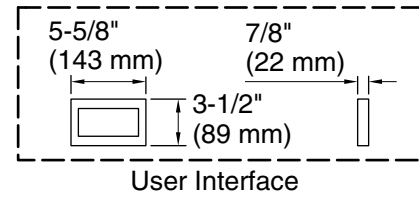

THE BOLD LOOK
 OF **KOHLER**®

Underscore® Rectangle

5' VibrAcoustic® Bath

K-1167-VB

No change in measurement if connected with drain illustrated. (K-7272)

*Recommended User Interface Location

Required Electrical Service

Technical Information

All product dimensions are nominal.

Installation:	Drop-in
Drain location:	End
Basin area, bottom:	42-3/8" x 20" (1076 mm x 508 mm)
Basin area, top:	54-3/8" x 24-5/16" (1381 mm x 618 mm)
Weight:	75 lbs (34 kg)
Minimum floor load:	50 lbs/ft ² (244.1 kg/m ²)
Water depth:	15-1/16" (383 mm)
Water capacity:	59.8 gal (226.4 L)
Cutout:	Drop-in, 59-1/2" x 28-1/2" (1511 mm x 724 mm)
Electrical component rating:	Amplifier: 120 V, 1.1 A, 50/60 Hz
Amplifier channels:	2 at 15 W per channel 2 at 30 W per channel