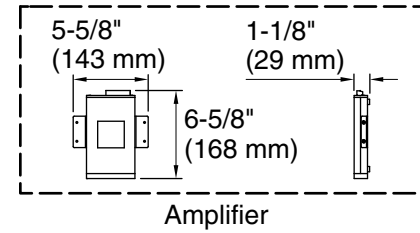

THE BOLD LOOK
 OF **KOHLER**®

Underscore® Rectangle

5' VibrAcoustic® Bath

K-1167-VB

No change in measurement if connected with drain illustrated. (K-7272)

*Recommended User Interface Location

Required Electrical Service

Technical Information

All product dimensions are nominal.

Installation:	Drop-in
Drain location:	End
Basin area, bottom:	42-3/8" x 20" (1076 mm x 508 mm)
Basin area, top:	54-3/8" x 24-5/16" (1381 mm x 618 mm)
Weight:	75 lbs (34 kg)
Minimum floor load:	50 lbs/ft ² (244.1 kg/m ²)
Water depth:	15-1/16" (383 mm)
Water capacity:	59.8 gal (226.4 L)
Cutout:	Drop-in, 59-1/2" x 28-1/2" (1511 mm x 724 mm)
Electrical component rating:	Amplifier: 120 V, 1.1 A, 50/60 Hz
Amplifier channels:	2 at 15 W per channel 2 at 30 W per channel