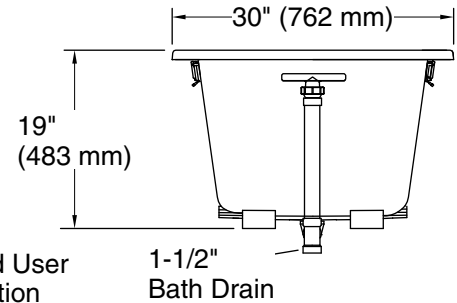

THE BOLD LOOK
 OF **KOHLER**®

Underscore® Rectangle

5' VibrAcoustic® Bath

K-1167-VB

No change in measurement if connected with drain illustrated. (K-7272)

*Recommended User Interface Location

Required Electrical Service

Technical Information

All product dimensions are nominal.

Installation:	Drop-in
Drain location:	End
Basin area, bottom:	42-3/8" x 20" (1076 mm x 508 mm)
Basin area, top:	54-3/8" x 24-5/16" (1381 mm x 618 mm)
Weight:	75 lbs (34 kg)
Minimum floor load:	50 lbs/ft ² (244.1 kg/m ²)
Water depth:	15-1/16" (383 mm)
Water capacity:	59.8 gal (226.4 L)
Cutout:	Drop-in, 59-1/2" x 28-1/2" (1511 mm x 724 mm)
Electrical component rating:	Amplifier: 120 V, 1.1 A, 50/60 Hz
Amplifier channels:	2 at 15 W per channel 2 at 30 W per channel