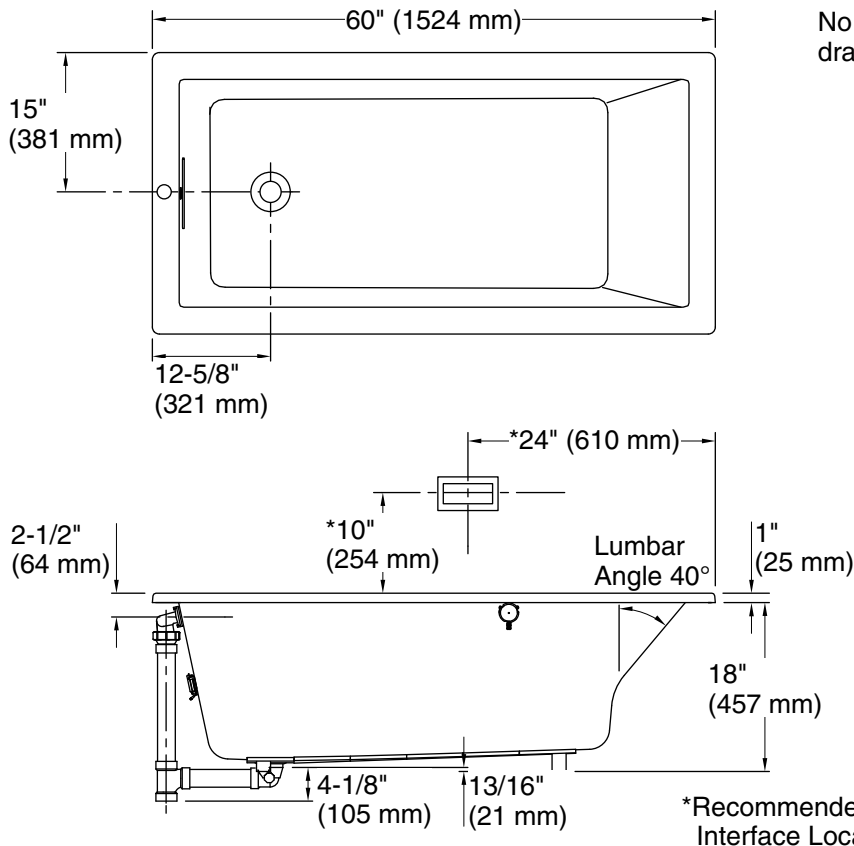

THE BOLD LOOK
 OF **KOHLER**®

Underscore® Rectangle

5' VibrAcoustic® Bath

K-1167-VB

No change in measurement if connected with drain illustrated. (K-7272)

*Recommended User Interface Location

Required Electrical Service

Technical Information

All product dimensions are nominal.

Installation:	Drop-in
Drain location:	End
Basin area, bottom:	42-3/8" x 20" (1076 mm x 508 mm)
Basin area, top:	54-3/8" x 24-5/16" (1381 mm x 618 mm)
Weight:	75 lbs (34 kg)
Minimum floor load:	50 lbs/ft ² (244.1 kg/m ²)
Water depth:	15-1/16" (383 mm)
Water capacity:	59.8 gal (226.4 L)
Cutout:	Drop-in, 59-1/2" x 28-1/2" (1511 mm x 724 mm)
Electrical component rating:	Amplifier: 120 V, 1.1 A, 50/60 Hz
Amplifier channels:	2 at 15 W per channel 2 at 30 W per channel