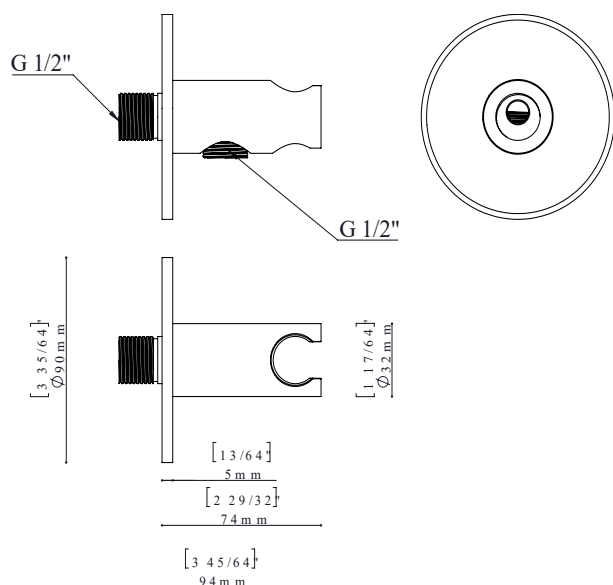

Shower head

QTOO collection

d line

PRODUCT DATA SHEET

ITEM NUMBER	SURFACE
QS5590M	Brushed stainless steel
QS5590P	Polished stainless steel

PRODUCT
Wall outlet for hand shower in marine grade stainless steel

PICTURE

TENDER TEXT

Wall outlet for hand shower in marine grade stainless steel. Lead free compliant and 10 year full warranty.

PRODUCT SPECIFICATION

1/2" connections
Rose diameter 3 1/2" _90mm
Marine grade stainless steel AISI316
Lead free compliant

DRAWING

SPARE PARTS / ACCESSORIES:

PRODUCT CARE

d line products are produced in the highest quality stainless steel, marine grade, AISI 316. To sustain the unique d line finish appearance please follow the below instructions:

- Wash down the surfaces using soapy water or mild detergent
- Always thoroughly rinse off with clean water
- To complete the cleaning procedure dry/polish the surfaces with a soft dry cloth

Please do not use scouring powder, steel wool, chloride based detergents or other aggressive cleaning products as these may damage the surface.

If spots or corrosion appear on the surface it is not due to the stainless steel quality, but to impurities in the environment, aggressive conditions or improper or insufficient cleaning.

Link to our maintenance guide: <https://dline.com/maintenance/>