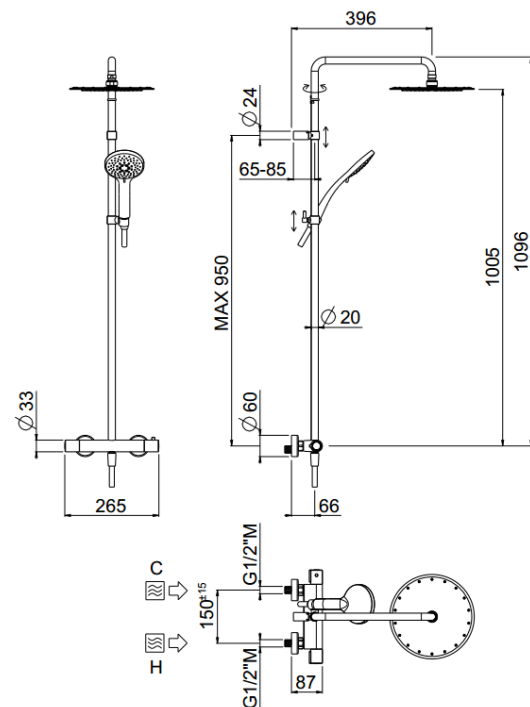

Rigoletto

Rigoletto Stick shower head
01-1803X-N-CRX

TECHNICAL INFORMATION

Bridge shower column including exposed mixer with diverter, turning bar with adjustable mounting. Round shower head, Ø200, non-liming, inspectable and serviceable in chromed stainless steel. 3 jets non-liming shower in ABS. Smooth double anti-torsion PVC flexible hose, cm 150. CHROME

Flow rate:
x rubinetto

PICTURE

SPARE PARTS

ORIC035
T°

ORIC032
2 vie / ways

FEATURES

rain jet

central jet

side jet

double anti-torsion

adjustable column

inspectable round

TECHNICAL DRAWING

FINISHINGS