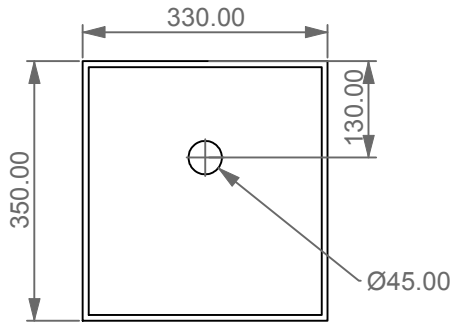

Bacino in crystal-tech® per bidet Box.
 Float in crystal-tech® for bidet Box.

FRONT

LEFT

TOP

SECTION

Designation Bacino in crystal-tech® per bidet Box. Float in crystal-tech® for bidet Box.	
Scale 1:10	This drawing including the respected data may neither be duplicated nor modified nor altered without the consent of GSG Ceramic Design. The use of the data/technical drawings take place at users own risk and under exclusion of any liability of GSG Ceramic Design. The dimensions are not binding; products are subject to changes. Measurement shown may be subjected to small variations or are indicative.
cod. BXFLOATBI	

Guida all'installazione dei lavabi d'appoggio centro-piano.

Serie: EASY - ZENITH - LIKE - TOUCH - BOX - TIME - RING - FLUT

Installation guide for free standing countertop washbasins.

Series: EASY - ZENITH - LIKE - TOUCH - BOX - TIME - RING - FLUT