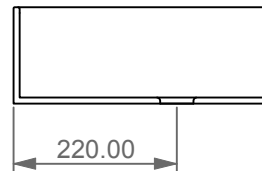

Bacino in crystal-tech® per bidet Box.
 Float in crystal-tech® for bidet Box.

FRONT

LEFT

TOP

SECTION

Designation Bacino in crystal-tech® per bidet Box. Float in crystal-tech® for bidet Box.	
Scale 1:10	This drawing including the respected data may neither be duplicated nor modified nor altered without the consent of GSG Ceramic Design. The use of the data/technical drawings take place at users own risk and under exclusion of any liability of GSG Ceramic Design. The dimensions are not binding; products are subject to changes. Measurement shown may be subjected to small variations or are indicative.
cod. BXFLOATBI	

Guida all'installazione dei lavabi d'appoggio centro-piano.

Serie: EASY - ZENITH - LIKE - TOUCH - BOX - TIME - RING - FLUT

Installation guide for free standing countertop washbasins.

Series: EASY - ZENITH - LIKE - TOUCH - BOX - TIME - RING - FLUT