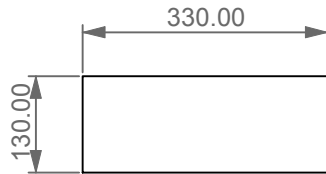

Bacino in crystal-tech® per bidet Box.
 Float in crystal-tech® for bidet Box.

FRONT

LEFT

TOP

SECTION

Designation Bacino in crystal-tech® per bidet Box. Float in crystal-tech® for bidet Box.	
Scale 1:10	This drawing including the respected data may neither be duplicated nor modified nor altered without the consent of GSG Ceramic Design. The use of the data/technical drawings take place at users own risk and under exclusion of any liability of GSG Ceramic Design. The dimensions are not binding; products are subject to changes. Measurement shown may be subjected to small variations or are indicative.
cod. BXFLOATBI	

Guida all'installazione dei lavabi d'appoggio centro-piano.

Serie: EASY - ZENITH - LIKE - TOUCH - BOX - TIME - RING - FLUT

Installation guide for free standing countertop washbasins.

Series: EASY - ZENITH - LIKE - TOUCH - BOX - TIME - RING - FLUT