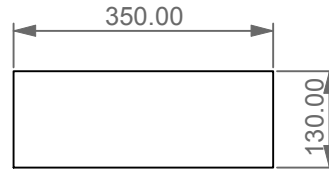

Bacino in crystal-tech® per bidet Box.
 Float in crystal-tech® for bidet Box.

FRONT

LEFT

TOP

SECTION

Designation Bacino in crystal-tech® per bidet Box. Float in crystal-tech® for bidet Box.	
Scale 1:10	This drawing including the respected data may neither be duplicated nor modified nor altered without the consent of GSG Ceramic Design. The use of the data/technical drawings take place at users own risk and under exclusion of any liability of GSG Ceramic Design. The dimensions are not binding; products are subject to changes. Measurement shown may be subjected to small variations or are indicative.
cod. BXFLOATBI	

Guida all'installazione dei lavabi d'appoggio centro-piano.

Serie: EASY - ZENITH - LIKE - TOUCH - BOX - TIME - RING - FLUT

Installation guide for free standing countertop washbasins.

Series: EASY - ZENITH - LIKE - TOUCH - BOX - TIME - RING - FLUT