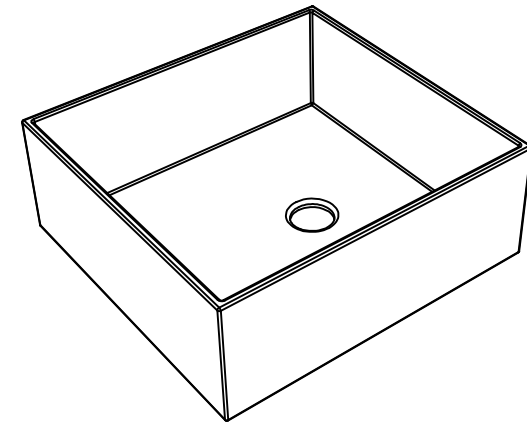

Bacino in crystal-tech® per bidet Box.
 Float in crystal-tech® for bidet Box.

FRONT

LEFT

TOP

SECTION

Designation Bacino in crystal-tech® per bidet Box. Float in crystal-tech® for bidet Box.	
Scale 1:10	This drawing including the respected data may neither be duplicated nor modified nor altered without the consent of GSG Ceramic Design. The use of the data/technical drawings take place at users own risk and under exclusion of any liability of GSG Ceramic Design. The dimensions are not binding; products are subject to changes. Measurement shown may be subjected to small variations or are indicative.
cod. BXFLOATBI	

Guida all'installazione dei lavabi d'appoggio centro-piano.

Serie: EASY - ZENITH - LIKE - TOUCH - BOX - TIME - RING - FLUT

Installation guide for free standing countertop washbasins.

Series: EASY - ZENITH - LIKE - TOUCH - BOX - TIME - RING - FLUT