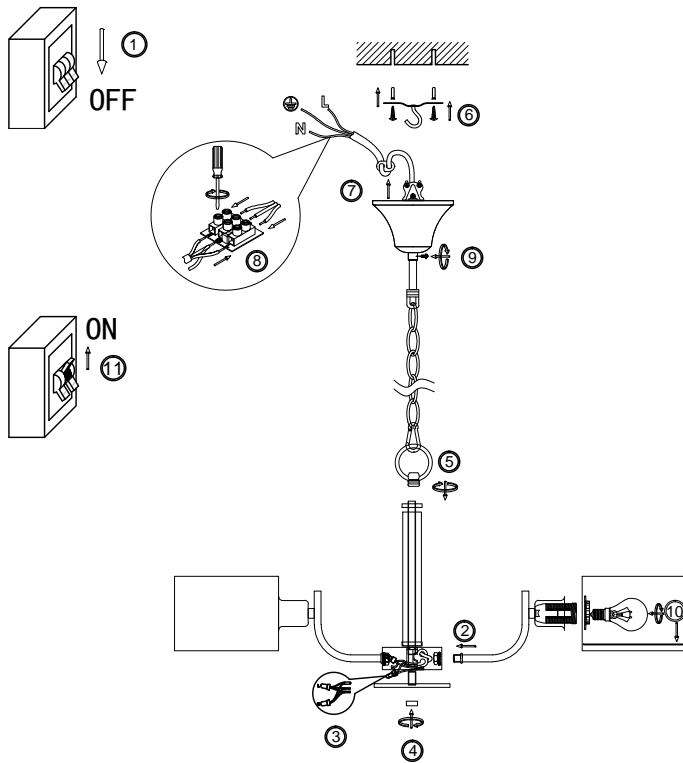

# Instruction

FR5012PL-05CH

5 x E14 (40W)

Model: FR5012PL-05CH  
Series: Anita

Ceiling Lamps