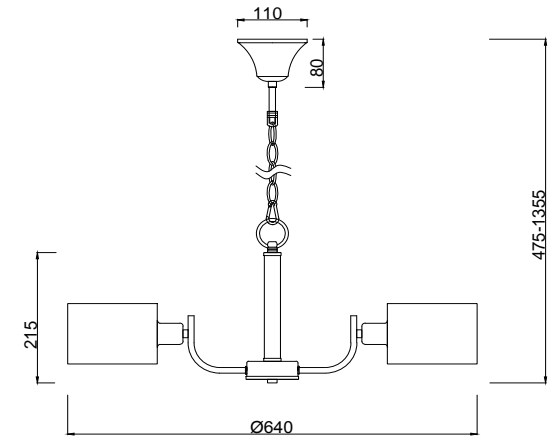

# Instruction

FR5012PL-05CH

5 x E14 (40W)

Model: FR5012PL-05CH  
Series: Anita

Ceiling Lamps