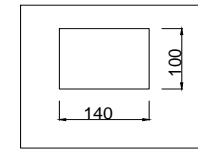

# Instruction

FR5012PL-05CH

5 x E14 (40W)

Model: FR5012PL-05CH  
Series: Anita

Ceiling Lamps