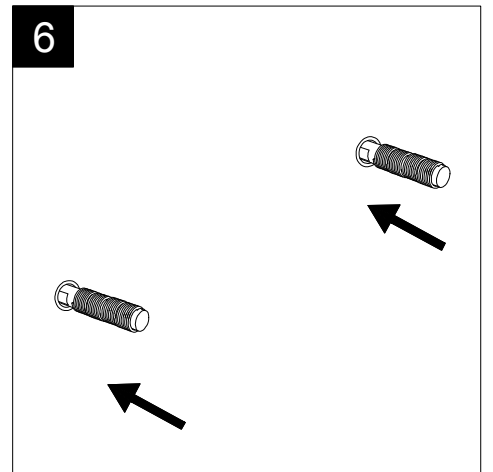

GSG

CERAMIC DESIGN

Lavabo Brio cm 80 monoforo
(senza foro, tre fori su richiesta)
Brio Washbasin cm 80 one hole
(no hole, three holes on request)

FRONT

LEFT

TOP

SECTION

REAR

Designation
Lavabo Brio cm 80 monoforo
(senza foro, tre fori su richiesta)
Brio Washbasin cm 80 one hole
(no hole, three holes on request)

Scale
1:10

cod. BRLAV80

GSG

CERAMIC DESIGN

This drawing including the respected data may neither be duplicated nor modified nor altered without the consent of GSG Ceramic Design. The use of the data/technical drawings take place at users own risk and under exclusion of any liability of GSG Ceramic Design. The dimensions are not binding; products are subject to changes. Measurement shown may be subjected to small variations or are indicative.

Guida all'installazione dei lavabi sospesi con kit viti di fissaggio (cod. ACS60)

Serie: ZENITH - LIKE - TOUCH - TIME - FLUT - OZ - BRIO - SQUARE - QUAD - FLY - DUNIA

Installation guide for back to wall washbasins with fixing screws kit (cod. ACS60)

Series: ZENITH - LIKE - TOUCH - TIME - FLUT - OZ - BRIO - SQUARE - QUAD - FLY - DUNIA

①

Guida all'installazione dei lavabi sospesi con kit viti di fissaggio (cod. ACS60)

Serie: ZENITH - LIKE - TOUCH - TIME - FLUT - OZ - BRIO - SQUARE - QUAD - FLY - DUNIA