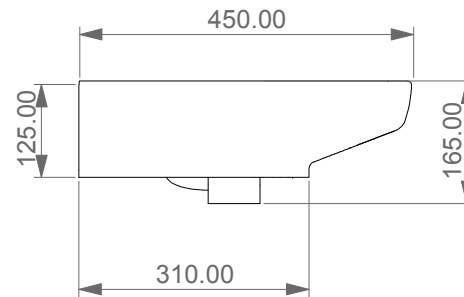

GSG

CERAMIC DESIGN

Lavabo Brio cm 80 monoforo
(senza foro, tre fori su richiesta)
Brio Washbasin cm 80 one hole
(no hole, three holes on request)

FRONT

LEFT

TOP

SECTION

REAR

Designation
Lavabo Brio cm 80 monoforo
(senza foro, tre fori su richiesta)
Brio Washbasin cm 80 one hole
(no hole, three holes on request)

Scale
1:10

cod. BRLAV80

GSG

CERAMIC DESIGN

This drawing including the respected data may neither be duplicated nor modified nor altered without the consent of GSG Ceramic Design. The use of the data/technical drawings take place at users own risk and under exclusion of any liability of GSG Ceramic Design. The dimensions are not binding; products are subject to changes. Measurement shown may be subjected to small variations or are indicative.

Guida all'installazione dei lavabi sospesi con kit viti di fissaggio (cod. ACS60)

Serie: ZENITH - LIKE - TOUCH - TIME - FLUT - OZ - BRIO - SQUARE - QUAD - FLY - DUNIA

Installation guide for back to wall washbasins with fixing screws kit (cod. ACS60)