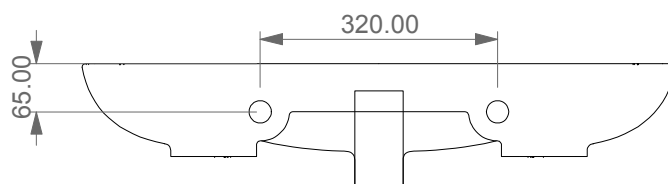

GSG

CERAMIC DESIGN

Lavabo Brio cm 80 monoforo
(senza foro, tre fori su richiesta)
Brio Washbasin cm 80 one hole
(no hole, three holes on request)

FRONT

LEFT

TOP

SECTION

REAR

Designation
Lavabo Brio cm 80 monoforo
(senza foro, tre fori su richiesta)
Brio Washbasin cm 80 one hole
(no hole, three holes on request)

Scale
1:10

cod. BRLAV80

GSG

CERAMIC DESIGN

This drawing including the respected data may neither be duplicated nor modified nor altered without the consent of GSG Ceramic Design. The use of the data/technical drawings take place at users own risk and under exclusion of any liability of GSG Ceramic Design. The dimensions are not binding; products are subject to changes. Measurement shown may be subjected to small variations or are indicative.

Guida all'installazione dei lavabi sospesi con kit viti di fissaggio (cod. ACS60)

Serie: ZENITH - LIKE - TOUCH - TIME - FLUT - OZ - BRIO - SQUARE - QUAD - FLY - DUNIA

Installation guide for back to wall washbasins with fixing screws kit (cod. ACS60)