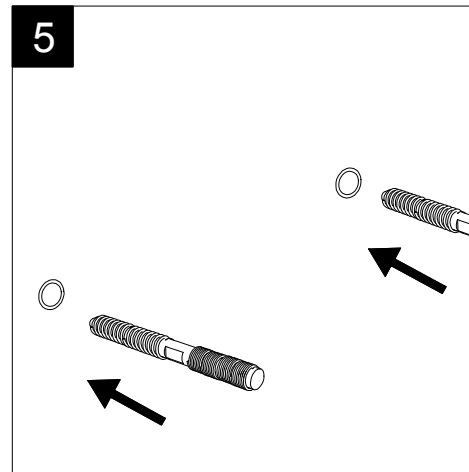

GSG

CERAMIC DESIGN

Lavabo Brio cm 80 monoforo
(senza foro, tre fori su richiesta)
Brio Washbasin cm 80 one hole
(no hole, three holes on request)

FRONT

LEFT

TOP

SECTION

REAR

Designation
Lavabo Brio cm 80 monoforo
(senza foro, tre fori su richiesta)
Brio Washbasin cm 80 one hole
(no hole, three holes on request)

Scale
1:10

cod. BRLAV80

GSG

CERAMIC DESIGN

This drawing including the respected data may neither be duplicated nor modified nor altered without the consent of GSG Ceramic Design. The use of the data/technical drawings take place at users own risk and under exclusion of any liability of GSG Ceramic Design. The dimensions are not binding; products are subject to changes. Measurement shown may be subjected to small variations or are indicative.

Guida all'installazione dei lavabi sospesi con kit viti di fissaggio (cod. ACS60)

Serie: ZENITH - LIKE - TOUCH - TIME - FLUT - OZ - BRIO - SQUARE - QUAD - FLY - DUNIA

Installation guide for back to wall washbasins with fixing screws kit (cod. ACS60)

Series: ZENITH - LIKE - TOUCH - TIME - FLUT - OZ - BRIO - SQUARE - QUAD - FLY - DUNIA

①

Guida all'installazione dei lavabi sospesi con kit viti di fissaggio (cod. ACS60)

Serie: ZENITH - LIKE - TOUCH - TIME - FLUT - OZ - BRIO - SQUARE - QUAD - FLY - DUNIA