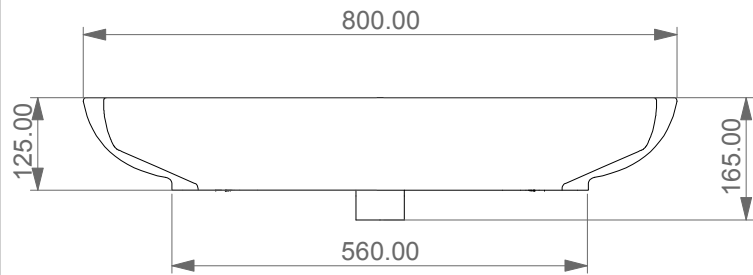

GSG

CERAMIC DESIGN

Lavabo Brio cm 80 monoforo
(senza foro, tre fori su richiesta)
Brio Washbasin cm 80 one hole
(no hole, three holes on request)

FRONT

LEFT

TOP

SECTION

REAR

Designation
Lavabo Brio cm 80 monoforo
(senza foro, tre fori su richiesta)
Brio Washbasin cm 80 one hole
(no hole, three holes on request)

Scale
1:10

cod. BRLAV80

GSG

CERAMIC DESIGN

This drawing including the respected data may neither be duplicated nor modified nor altered without the consent of GSG Ceramic Design. The use of the data/technical drawings take place at users own risk and under exclusion of any liability of GSG Ceramic Design. The dimensions are not binding; products are subject to changes. Measurement shown may be subjected to small variations or are indicative.

Guida all'installazione dei lavabi sospesi con kit viti di fissaggio (cod. ACS60)

Serie: ZENITH - LIKE - TOUCH - TIME - FLUT - OZ - BRIO - SQUARE - QUAD - FLY - DUNIA

Installation guide for back to wall washbasins with fixing screws kit (cod. ACS60)

Series: ZENITH - LIKE - TOUCH - TIME - FLUT - OZ - BRIO - SQUARE - QUAD - FLY - DUNIA

①

Guida all'installazione dei lavabi sospesi con kit viti di fissaggio (cod. ACS60)

Serie: ZENITH - LIKE - TOUCH - TIME - FLUT - OZ - BRIO - SQUARE - QUAD - FLY - DUNIA