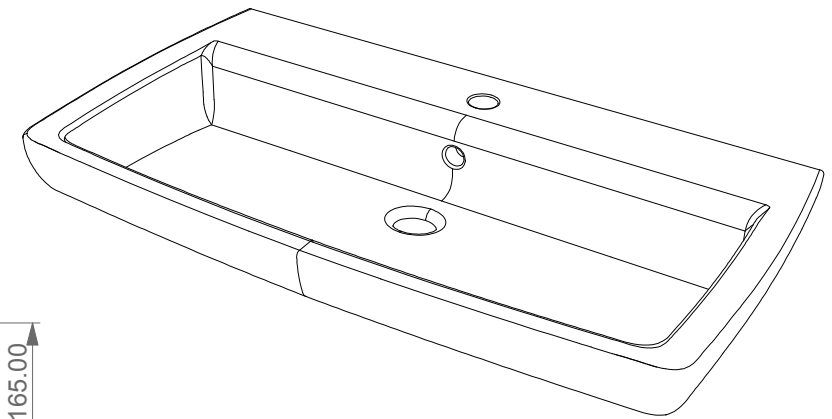

GSG

CERAMIC DESIGN

Lavabo Brio cm 80 monoforo
(senza foro, tre fori su richiesta)
Brio Washbasin cm 80 one hole
(no hole, three holes on request)

FRONT

LEFT

TOP

SECTION

REAR

Designation
Lavabo Brio cm 80 monoforo
(senza foro, tre fori su richiesta)
Brio Washbasin cm 80 one hole
(no hole, three holes on request)

Scale
1:10

cod. BRLAV80

GSG

CERAMIC DESIGN

This drawing including the respected data may neither be duplicated nor modified nor altered without the consent of GSG Ceramic Design. The use of the data/technical drawings take place at users own risk and under exclusion of any liability of GSG Ceramic Design. The dimensions are not binding; products are subject to changes. Measurement shown may be subjected to small variations or are indicative.

Guida all'installazione dei lavabi sospesi con kit viti di fissaggio (cod. ACS60)

Serie: ZENITH - LIKE - TOUCH - TIME - FLUT - OZ - BRIO - SQUARE - QUAD - FLY - DUNIA

Installation guide for back to wall washbasins with fixing screws kit (cod. ACS60)