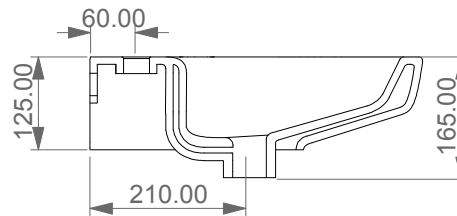

GSG

CERAMIC DESIGN

Lavabo Brio cm 80 monoforo
(senza foro, tre fori su richiesta)
Brio Washbasin cm 80 one hole
(no hole, three holes on request)

FRONT

LEFT

TOP

SECTION

REAR

Designation
Lavabo Brio cm 80 monoforo
(senza foro, tre fori su richiesta)
Brio Washbasin cm 80 one hole
(no hole, three holes on request)

Scale
1:10

cod. BRLAV80

GSG

CERAMIC DESIGN

This drawing including the respected data may neither be duplicated nor modified nor altered without the consent of GSG Ceramic Design. The use of the data/technical drawings take place at users own risk and under exclusion of any liability of GSG Ceramic Design. The dimensions are not binding; products are subject to changes. Measurement shown may be subjected to small variations or are indicative.

Guida all'installazione dei lavabi sospesi con kit viti di fissaggio (cod. ACS60)

Serie: ZENITH - LIKE - TOUCH - TIME - FLUT - OZ - BRIO - SQUARE - QUAD - FLY - DUNIA

Installation guide for back to wall washbasins with fixing screws kit (cod. ACS60)