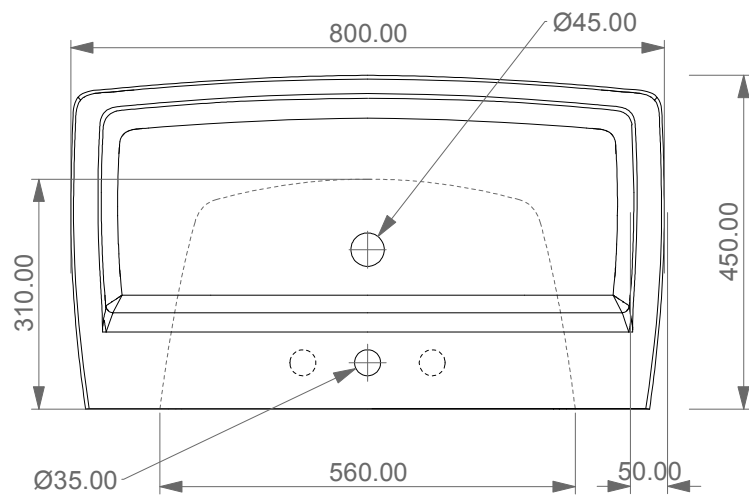

GSG

CERAMIC DESIGN

Lavabo Brio cm 80 monoforo
(senza foro, tre fori su richiesta)
Brio Washbasin cm 80 one hole
(no hole, three holes on request)

FRONT

LEFT

TOP

SECTION

REAR

Designation
Lavabo Brio cm 80 monoforo
(senza foro, tre fori su richiesta)
Brio Washbasin cm 80 one hole
(no hole, three holes on request)

Scale
1:10

cod. BRLAV80

GSG

CERAMIC DESIGN

This drawing including the respected data may neither be duplicated nor modified nor altered without the consent of GSG Ceramic Design. The use of the data/technical drawings take place at users own risk and under exclusion of any liability of GSG Ceramic Design. The dimensions are not binding; products are subject to changes. Measurement shown may be subjected to small variations or are indicative.

Guida all'installazione dei lavabi sospesi con kit viti di fissaggio (cod. ACS60)

Serie: ZENITH - LIKE - TOUCH - TIME - FLUT - OZ - BRIO - SQUARE - QUAD - FLY - DUNIA

Installation guide for back to wall washbasins with fixing screws kit (cod. ACS60)