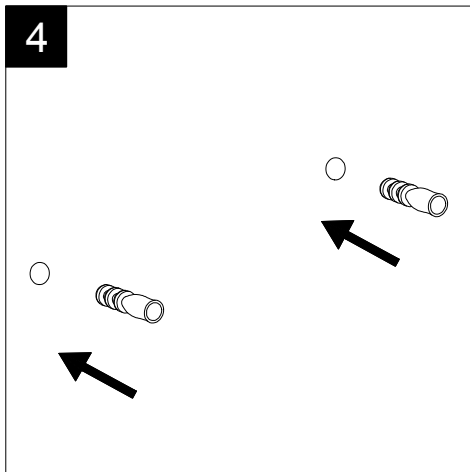

GSG

CERAMIC DESIGN

Lavabo Brio cm 80 monoforo
(senza foro, tre fori su richiesta)
Brio Washbasin cm 80 one hole
(no hole, three holes on request)

FRONT

LEFT

TOP

SECTION

REAR

Designation
Lavabo Brio cm 80 monoforo
(senza foro, tre fori su richiesta)
Brio Washbasin cm 80 one hole
(no hole, three holes on request)

Scale
1:10

cod. BRLAV80

GSG

CERAMIC DESIGN

This drawing including the respected data may neither be duplicated nor modified nor altered without the consent of GSG Ceramic Design. The use of the data/technical drawings take place at users own risk and under exclusion of any liability of GSG Ceramic Design. The dimensions are not binding; products are subject to changes. Measurement shown may be subjected to small variations or are indicative.

Guida all'installazione dei lavabi sospesi con kit viti di fissaggio (cod. ACS60)

Serie: ZENITH - LIKE - TOUCH - TIME - FLUT - OZ - BRIO - SQUARE - QUAD - FLY - DUNIA

Installation guide for back to wall washbasins with fixing screws kit (cod. ACS60)

Series: ZENITH - LIKE - TOUCH - TIME - FLUT - OZ - BRIO - SQUARE - QUAD - FLY - DUNIA

①

Guida all'installazione dei lavabi sospesi con kit viti di fissaggio (cod. ACS60)

Serie: ZENITH - LIKE - TOUCH - TIME - FLUT - OZ - BRIO - SQUARE - QUAD - FLY - DUNIA