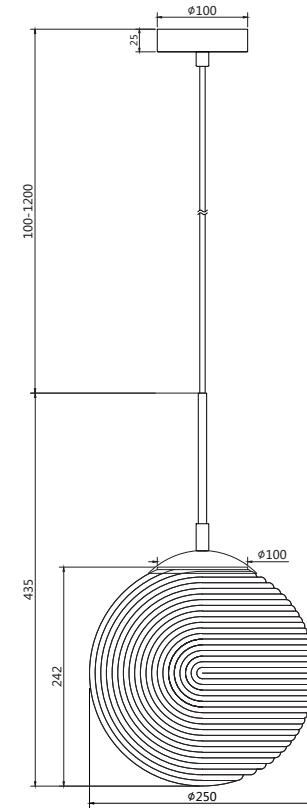

Instruction

P031PL-01BS

1 x E27 (60W)

Model: P031PL-01BS

Collection: Pendant

Series: Lumina

Pendant Lamps