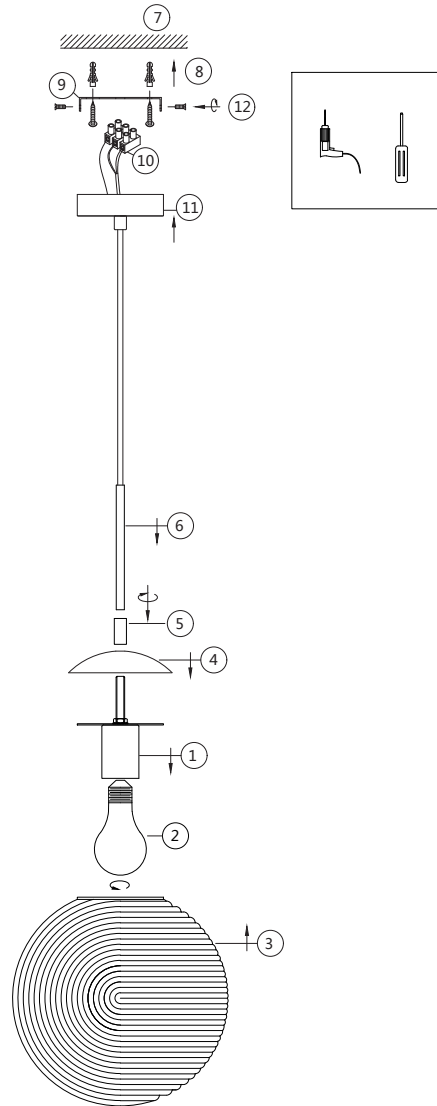

Instruction

P031PL-01BS

1 x E27 (60W)

Model: P031PL-01BS

Collection: Pendant

Series: Lumina

Pendant Lamps