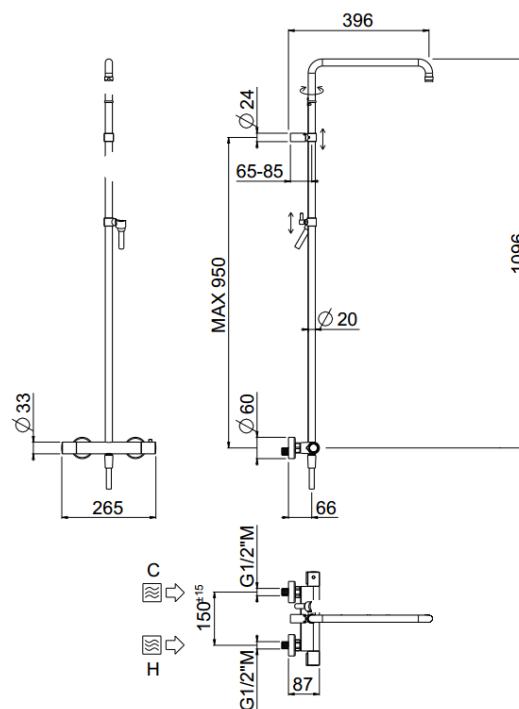

Rigoletto

Rigoletto single shower column
00-0900-CR

TECHNICAL INFORMATION

Bridge shower column including exposed thermostatic mixer with diverter and brass handles, turning bar with adjustable mounting. Without shower and hand shower. Smooth double anti-torsion PVC flexible hose, cm 150. CHROME

Flow rate:
x rubinetto

FEATURES

double anti-torsion

adjustable column

PICTURE

TECHNICAL DRAWING

SPARE PARTS

ORIC031
T°