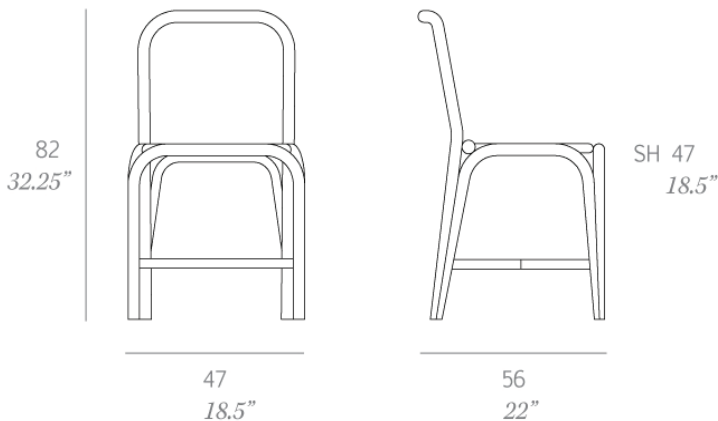

RATTAN - SIGNATURE PIECES

Oscar Tusquets Blanca

Silla “Fontal” / dining chair

T010

IN

Sillón de comedor con estructura en:
Rattan natural pelado y tintado de 32 mm de calibre.
Asiento fabricado en rejilla natural tintada.
Tacos protectores en plástico.

Dining chair featuring a structure made of
natural, peeled and tinted rattan, 32 mm/1.26" thick.
The seat is made of natural and tinted wicker. Plastic
caps.

Medidas / Dimensions	47 x 56 x 82 cm 18.5" x 22" x 32.25"
Peso / Weight	3 kg / 6.6 lb
Volumen / Volume	0,22 m ³ / 7.77 ft ³