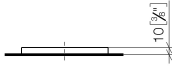

Soap dish free-standing model - Chrome

IMO

84 410 780

• 119 x 119 x 10 mm

Fits: IMO, LULU, MEM, TARA, LISSÉ, META, CYO

	Chrome	84 410 780-00
	Brushed Platinum	84 410 780-06
	Platinum	84 410 780-08
	Dark Chrome	84 410 780-19
	Light Gold	84 410 780-26
	Brushed Light Gold	84 410 780-27
	Brushed Durabronze (23kt Gold)	84 410 780-28
	Matte Black	84 410 780-33
	Brushed Bronze	84 410 780-42
	Brushed Champagne (22kt Gold)	84 410 780-46
	Champagne (22kt Gold)	84 410 780-47
	Brushed Chrome	84 410 780-93
	Brushed Dark Platinum	84 410 780-99

Soap dish free-standing model - Chrome

IMO

84 410 780

mm [inches]

Product version from 10/1/2023

Parts for other finishes can be found here: Brushed Platinum

Soap dish free-standing model - Chrome

IMO