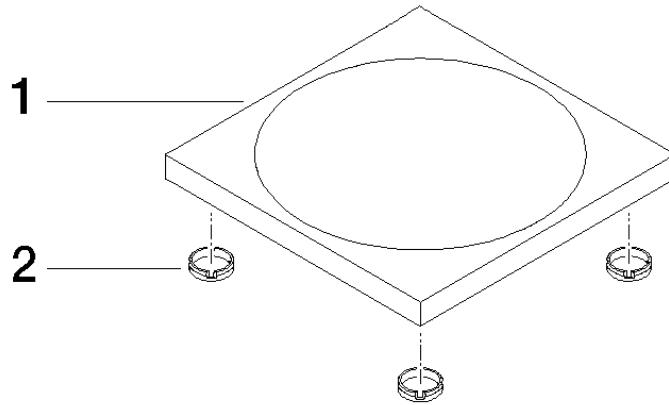

Soap dish free-standing model - Chrome

IMO

84 410 780

• 119 x 119 x 10 mm

Fits: IMO, LULU, MEM, TARA, LISSÉ, META, CYO

	Chrome	84 410 780-00
	Brushed Platinum	84 410 780-06
	Platinum	84 410 780-08
	Dark Chrome	84 410 780-19
	Light Gold	84 410 780-26
	Brushed Light Gold	84 410 780-27
	Brushed Durabronze (23kt Gold)	84 410 780-28
	Matte Black	84 410 780-33
	Brushed Bronze	84 410 780-42
	Brushed Champagne (22kt Gold)	84 410 780-46
	Champagne (22kt Gold)	84 410 780-47
	Brushed Chrome	84 410 780-93
	Brushed Dark Platinum	84 410 780-99

Soap dish free-standing model - Chrome

IMO

84 410 780

mm [inches]

Product version from 10/1/2023

Parts for other finishes can be found here: Brushed Platinum

Soap dish free-standing model - Chrome

IMO

84 410 780

Spare parts list

Product version from 10/1/2023

No.	Item Number	Name	Quantity used	Delivery time
	08 17 78 600-00	dish	5	60