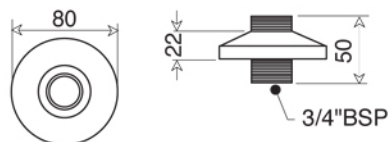

fissaggio a muro

BERKELEY Collection	
Code	Description
8360-C 8361-I/N/O/OR 8361-B/ND/R	<b>Berkeley wall mounted bath mixer White</b> Chrome Incalux, Nickel, Dark Gold, Rose Gold Bronze, Dark Nickel, Copper
8360-B-C 8361B-I/N/O/OR 8361B-B/ND/R	<b>Black</b> Chrome Incalux, Nickel, Dark Gold, Rose Gold Bronze, Dark Nickel, Copper