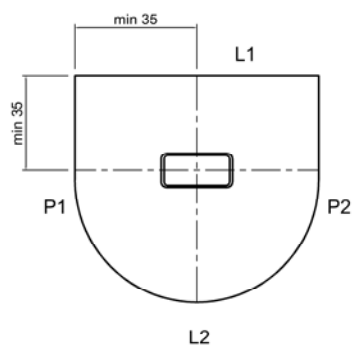

sagoma squadrata / square shape