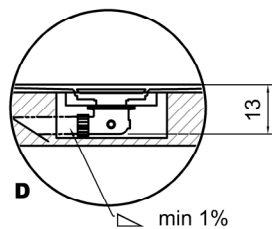

Article: **SUMISURA**

Material: Moodlight

Flow rate: > 24 l/m

Description: Rectangular shower tray in Moodlight 2 cm thick, complete with siphon and open centered drain, with a constant slope across the surface.

Material: Moodlight

Flow rate: > 24 l/m

Description: Rectangular shower tray in Moodlight 2 cm thick, complete with siphon and open drain.

*optional

SUMISURA_PENISOLA

Articolo: **SM_PENISOLA**

Materiale: Moodlight

Portata: > 24 l/m

Descrizione: Piatto doccia rettangolare dx o sx in Moodlight spess. 2 cm, completo di sifone e piletta con scarico libero.

Article: **SM_PENISOLA**

Material: Moodlight

Flow rate: > 24 l/m

Description: Right or left rectangular top mount shower tray in Moodlight 2 cm thick, complete with siphon and open drain.

versione SX - left version

versione DX - right version

* Optional.

SUMISURA_ISOLA