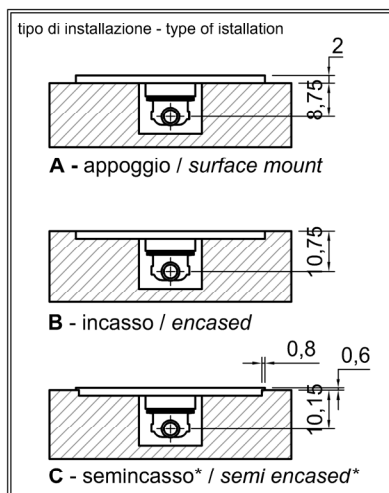

Article: **SUMISURA**

Material: Moodlight

Flow rate: > 24 l/m

Description: Rectangular shower tray in Moodlight 2 cm thick, complete with siphon and open centered drain, with a constant slope across the surface.

Material: Moodlight

Flow rate: > 24 l/m

Description: Rectangular shower tray in Moodlight 2 cm thick, complete with siphon and open drain.

*optional

SUMISURA_PENISOLA

Articolo: **SM_PENISOLA**

Materiale: Moodlight

Portata: > 24 l/m

Descrizione: Piatto doccia rettangolare dx o sx in Moodlight spess. 2 cm, completo di sifone e piletta con scarico libero.

Article: **SM_PENISOLA**

Material: Moodlight

Flow rate: > 24 l/m

Description: Right or left rectangular top mount shower tray in Moodlight 2 cm thick, complete with siphon and open drain.

versione SX - left version

versione DX - right version

* Optional.

SUMISURA_ISOLA