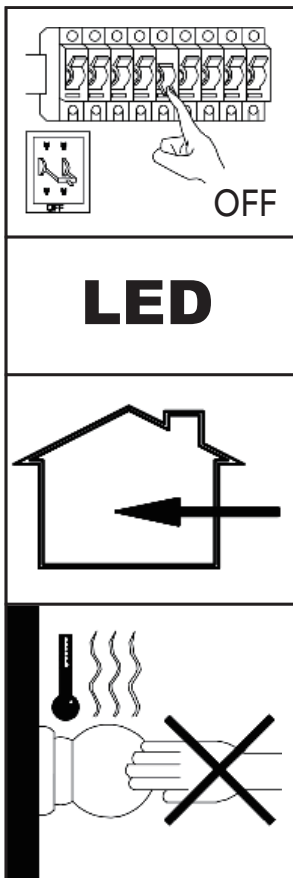

ASSEMBLY INSTRUCTION / ИНСТРУКЦИЯ

A1710PL-1BK	A1720PL-1BK	A1730PL-1BK	A1613PL-1BK	A1640PL-1BK	A2324PL-1BK
A1710PL-1WH	A1720PL-1WH	A1730PL-1WH	A1613PL-1WH	A1640PL-1WH	A2324PL-1WH
A2310PL-1BK	A2320PL-1BK	A2330PL-1BK	A1632PL-1BK	A2315PL-1BK	A4568PL-1BK
A2310PL-1WH	A2320PL-1WH	A2330PL-1WH	A1632PL-1WH	A2315PL-1WH	A4568PL-1WH
A1711PL-1BK	A1721PL-1BK	A1731PL-1BK			
A1711PL-1WH	A1721PL-1WH	A1731PL-1WH			
A2311PL-1BK	A2321PL-1BK	A2331PL-1BK			
A2311PL-1WH	A2321PL-1WH	A2331PL-1WH			

Warning:

1. Turn off the main power at the circuit breaker before installing in order to prevent possible shock;
2. Don't exceed the rated voltage 230V;
3. Don't install on haven't finished ceiling and loose wood ceiling;
4. Do not use corrosive liquids to clean fixture such as acid, and alkaline liquids. Please use soft cloth when cleaning.