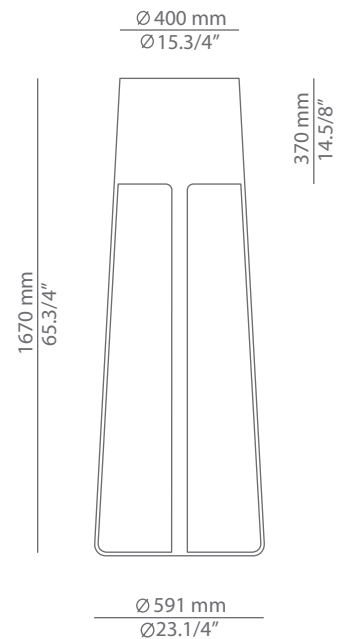

## floor lamp

|           |          |
|-----------|----------|
| Date      | Type     |
| Project   |          |
| Location  |          |
| Model #   | Quantity |
| Specifier |          |

### Description

Floor lamp made of polyurethane foam.  
Additional top glass diffuser kit optional.  
Cord dimmer.

Pictures above might not show the specified dimensions or material. They are for illustration purposes only.

### Ordering information

| Product Code | Lamp  | Finish                                  | Accessories                     |
|--------------|---|---|---------------------------------|
| P-2949       | LED or Fluor. up to 20W / E27 / 230V (not included)<br>Dimmable when using dim. lamps | 26 BLK Black<br>74 WH L White<br>CUSTOM | Top Glass diffuser<br>122949000 |