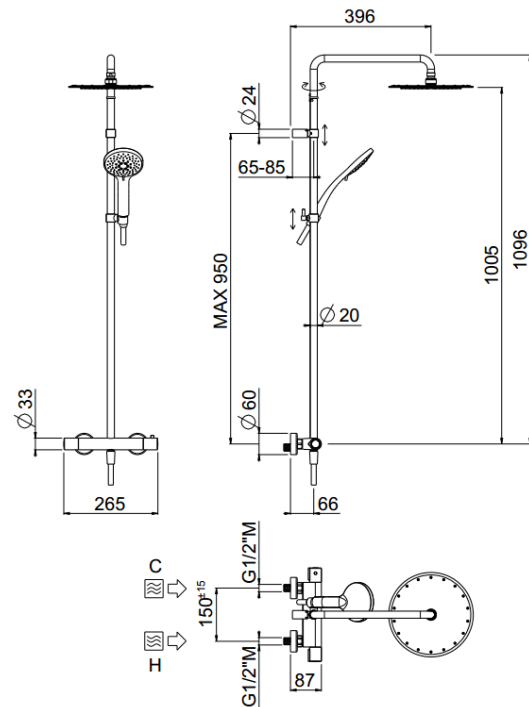

## TECHNICAL INFORMATION

Bridge shower column including exposed mixer with diverter and brass handles, turning bar with adjustable mounting. Round shower head, Ø200, non-liming, inspectable and serviceable in chromed stainless steel. 3 jets non-liming shower in ABS. Smooth double anti-torsion PVC flexible hose, cm 150. CHROME

## FEATURES

rain jet

central jet

side jet

double anti-torsion

adjustable column

inspectable round

## TECHNICAL DRAWING