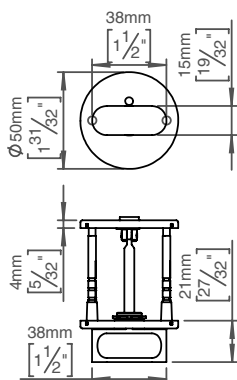

Toilet indicator

Knud Holscher collection

Product 5L90, snap-on cover, cc 38mm.

Tender text Knud Holscher collection, toilet indicator, 5L90, snap-on cover, cc 38mm. Manufactured in the highest quality marine grade, AISI 316 stainless steel, protecting against high levels of corrosion. 20-year warranty.

Product specification Dimensions: 50x50x23mm
Spindle: 5x5mm
Material: stainless steel AISI 316
Surface finish: satin grain 320, crafted by hand
[20-year warranty (5 years for coated items)](#)