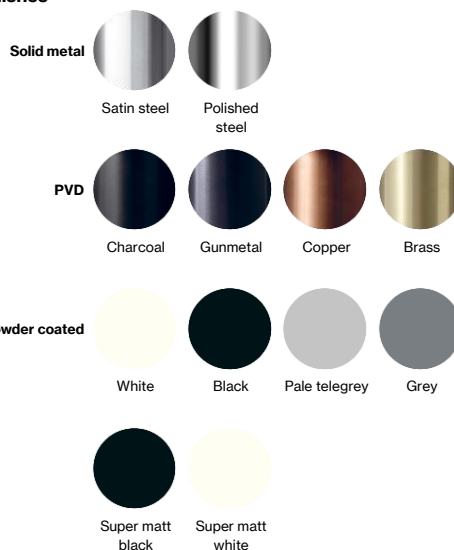

Available finishes

Spare parts/ accessories 14296174107 - Sectioned bolt set M4x110mm

Mounting <https://dline.com/mounting-instructions/>

Product care

d line products are produced in the highest quality marine grade AISI 316 stainless steel. To sustain the unique d line finish please follow the below instructions:

Please do not use scouring powder, steel wool, chloride based detergents or other aggressive cleaning products as these may damage the surface.