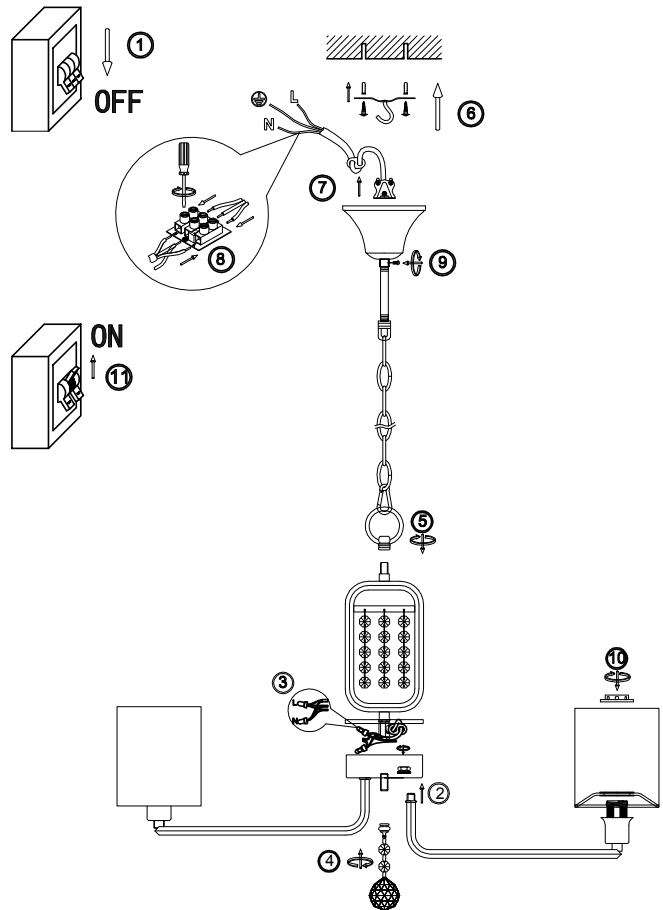

FREYA
TRADITION OF QUALITY

Instruction

FR5016PL-08CH

8 x E14 (40W)

Model: FR5016PL-08CH

Series: Elin

Ceiling Lamps