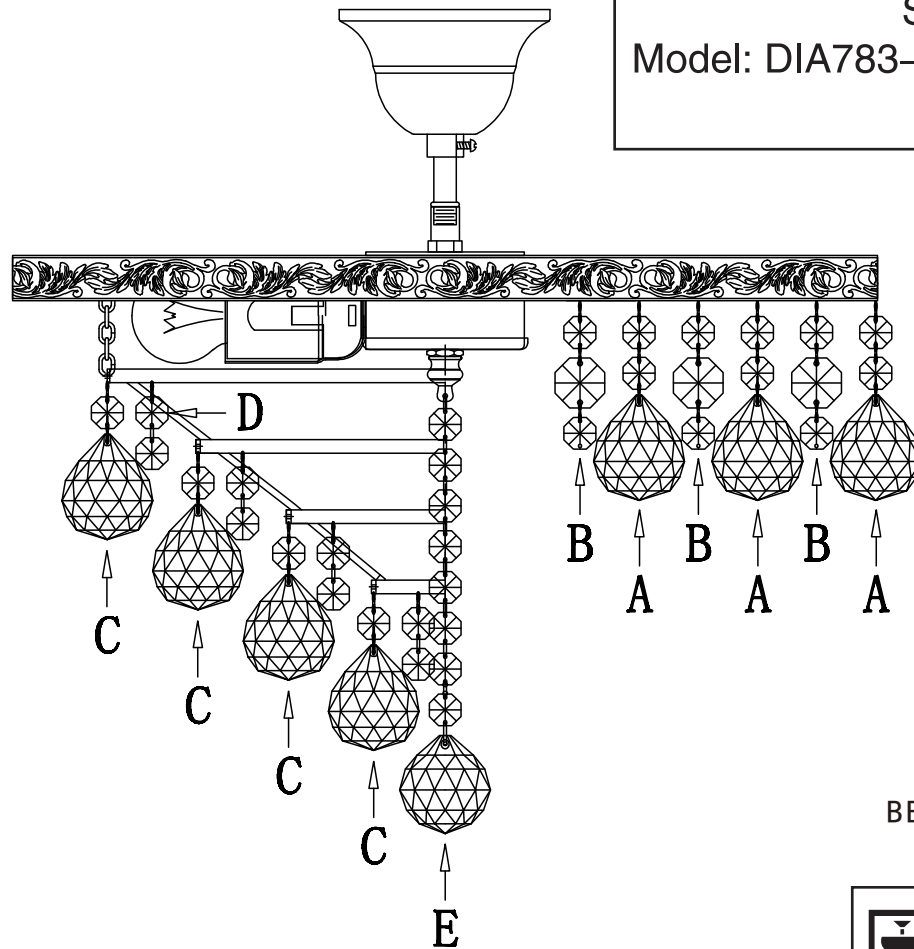

Instruction

Collection: Diamant crystal
Series: Gala
Model: DIA783-CL38-6-N
Suspended

REMOVE COVER
BEFORE USING LAMP

– Suspended

6 x E27 (60w)

MAYTONI
DECORATIVE LIGHTING

www.maytoni.de