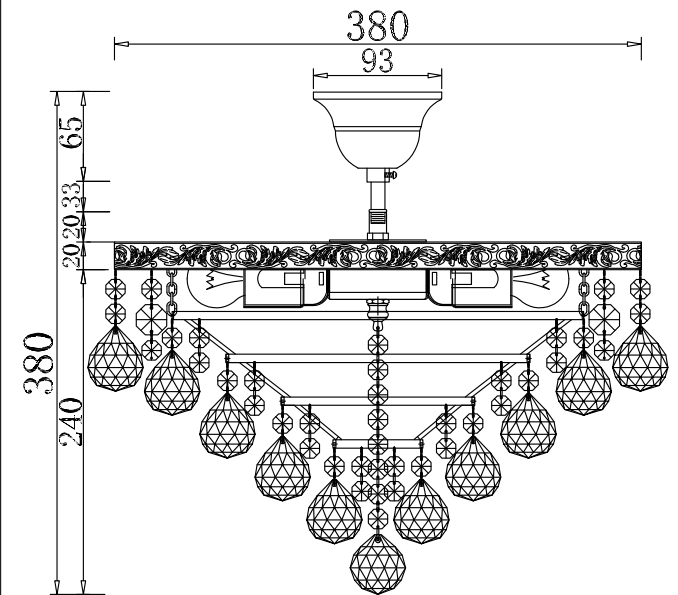

Instruction

Collection: Diamant crystal
Series: Gala
Model: DIA783-CL38-6-N
Suspended

REMOVE COVER
BEFORE USING LAMP

– Suspended

6 x E27 (60w)

MAYTONI
DECORATIVE LIGHTING

www.maytoni.de