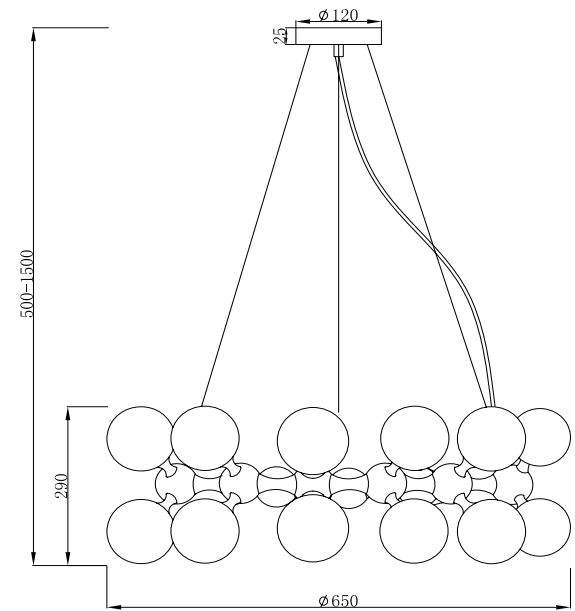

# Instruction

MOD021PL-18CH

18 x G9 (28W)

Model: MOD021PL-18CH  
Collection: Modern  
Series: Proton

Ceiling Lamps