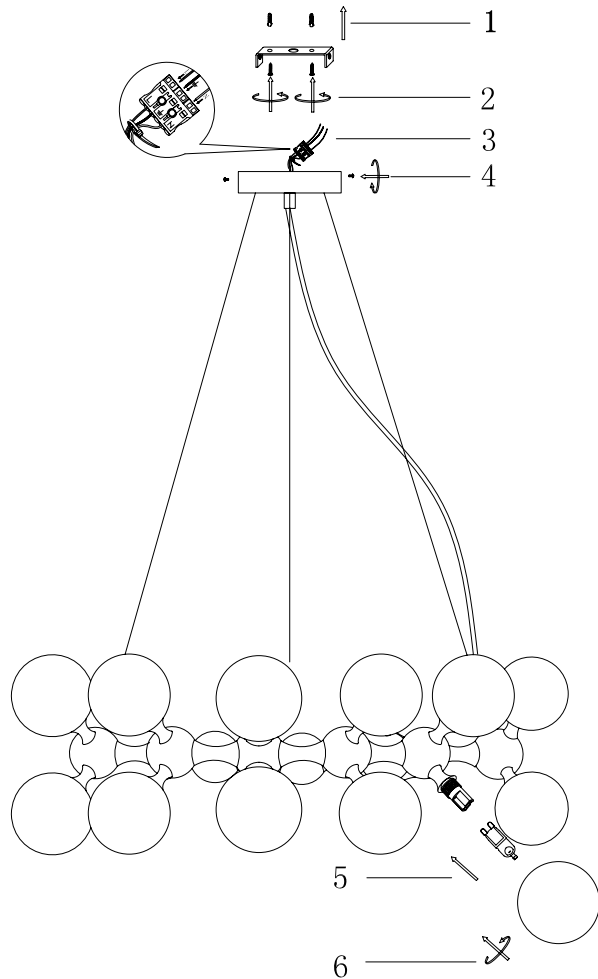

# Instruction

MOD021PL-18CH

18 x G9 (28W)

Model: MOD021PL-18CH  
Collection: Modern  
Series: Proton

Ceiling Lamps