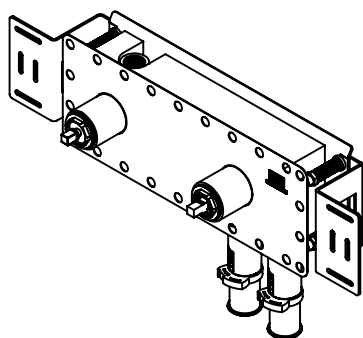

**Spare parts/
accessories**

Mounting

<https://dline.com/mounting-instructions/>

Product care

d line products are produced in the highest quality AISI 304 stainless steel. To sustain the unique d line finish please follow the below instructions:

Please do not use scouring powder, steel wool, chloride based detergents or other aggressive cleaning products as these may damage the surface.