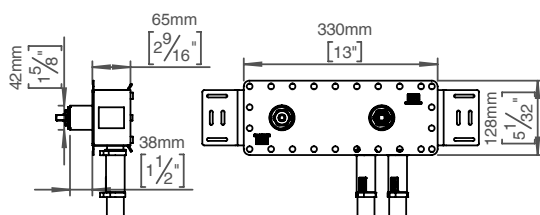

Available finishes