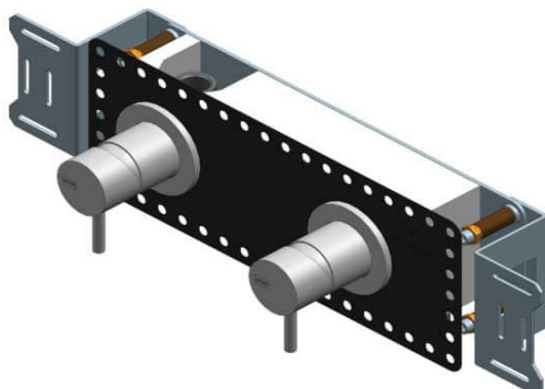

Build in part of mixer and diverter

QS3200

Satin finish

Qtoo collection

Product

Depth 69mm, length 471mm.

Tender text

QTOO collection, built in mixer and diverter.
Material: AISI 304 stainless steel. 20 year warranty.

Product specification

Built in depth: 69mm - 2 3/4"
7,5gpm at 65psi
23L at 3bar
Lead free compliant
Material: AISI 304 stainless steel
[20-year warranty (5 years for coated items)](#)