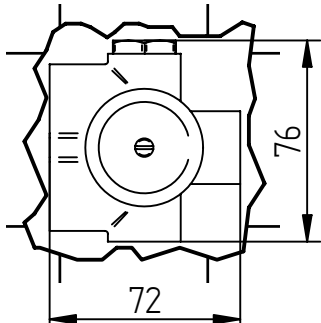

Incassi

Istruzioni di installazione / Installation instruction

**Art. 914016
(2OUT)**

**Art. 034127
(3OUT)**

**Art. 034128
(4OUT)**

Per installatore: Al fine di garantire la durata del prodotto installare rubinetti con filtro da pulire periodicamente. Effettuare risciacquo delle tubazioni prima di installare il prodotto (PUNTO 1). Eventuali residui se finissero all'interno della cartuccia potrebbero causarne il danneggiamento
For installer: In order to guarantee a long duration of the product install valves with filter, which have to be regularly cleaned (POINT 1). Carry out the rinsing of the pipes before install the tap. Some external materials may damage the cadrige if not removed before the installation.

1 IMPORTANTISSIMO VERY IMPORTANT

2

3

4

X	Y
50-70	60

5

6

MADE IN ITALY

Questo prodotto è stato realizzato interamente in Italia con l'utilizzo di materie prime di altissima qualità

DESIGN

EQB

MADE IN ITALY

This product has been entirely manufactured in Italy, by top quality raw materials.

MADE IN ITALY

Questo prodotto è stato realizzato interamente in Italia con l'utilizzo di materie prime di altissima qualità

DESIGN

EQB

MADE IN ITALY

This product has been entirely manufactured in Italy, by top quality raw materials.