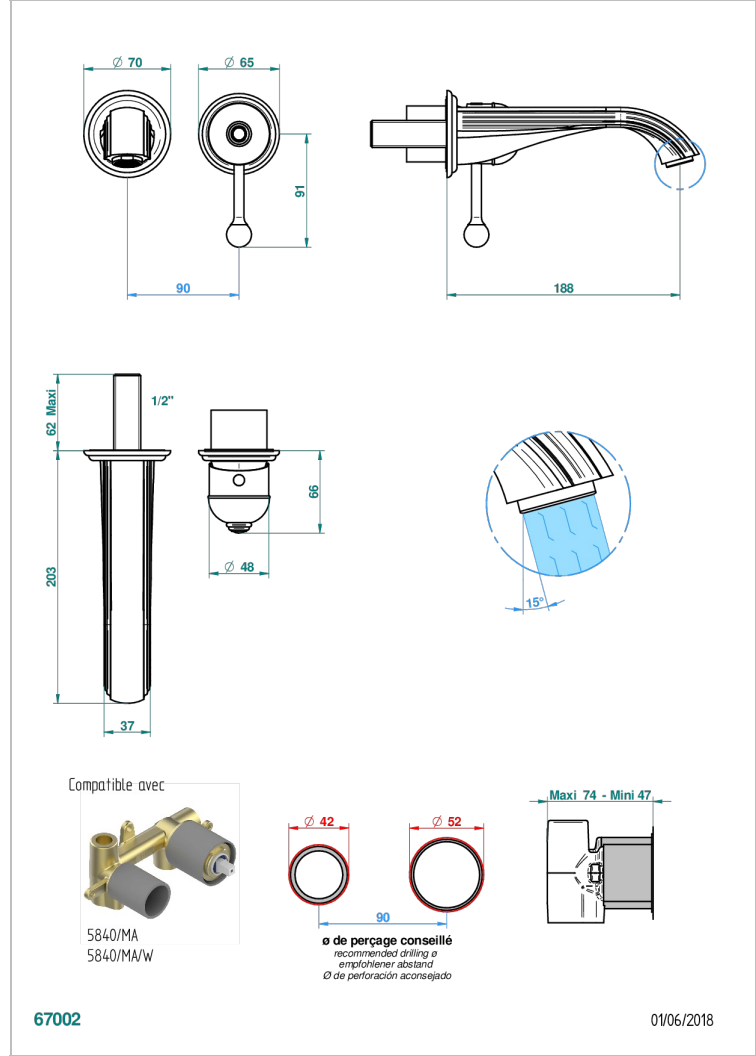

TROCADERO С ЛАЗУРИТОМ

U7B-6541B

THG[®]
PARIS

Trim only for Built-in basin mixer with spout (two x 1/2" inlets and one 1/2" outlet), without waste

ХАРАКТЕРИСТИКИ

- Trocadéro с лазуритом
- Trim only for Built-in basin mixer with spout (two x 1/2" inlets and one 1/2" outlet), without waste