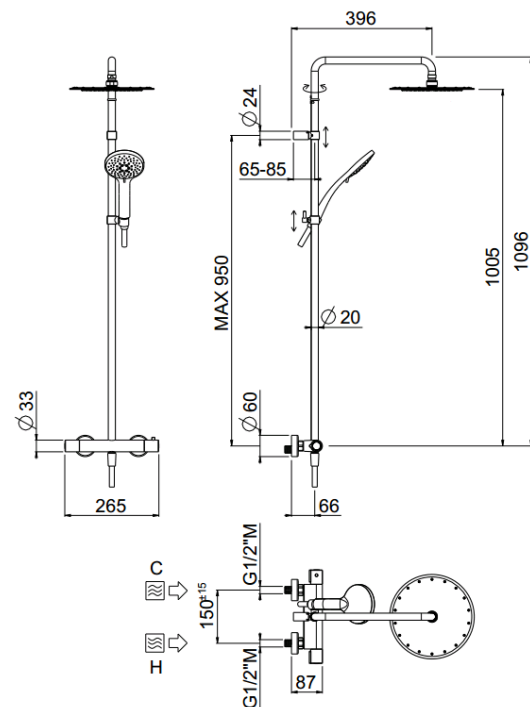

Rigoletto

Rigoletto Stick shower head
01-1802X-N-CRX

TECHNICAL INFORMATION

Bridge shower column including exposed mixer with diverter, turning bar with adjustable mounting. Round shower head, Ø300, non-liming, inspectable and serviceable in chromed stainless steel. 3 jets non-liming shower in ABS. Smooth double anti-torsion PVC flexible hose, cm 150. CHROME

Flow rate:
x rubinetto

PICTURE

SPARE PARTS

ORIC035
T°

ORIC032
2 vie / ways

FEATURES

rain jet

central jet

side jet

double anti-torsion

adjustable column

inspectable round

TECHNICAL DRAWING

FINISHINGS