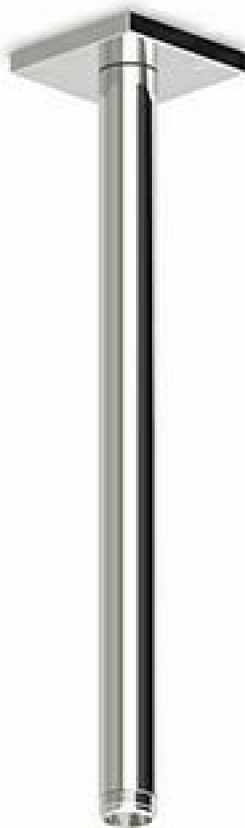

## SHOWER

Z93042

Braccio doccia a soffitto. / Ceiling mounted shower arm.

Braccio doccia a soffitto, lunghezza 300 mm.

Ceiling mounted shower arm, length 300 mm.

## Finiture / Finishes

Cromo / Chrome

PVD Oro Rosa / PVD  
Rose Gold

P70

## SHOWER

Z93042

Disegno Complessivo / Overall Drawing

## SHOWER

Z93042

Pesi e Misure / Weights and Sizes

Peso ( Kg ) Weight ( lb )	0,56 ( Kg )	1,23 ( lb )
Volume test ( dc3 ) - ( in3 )	1,01 ( dc3 )	61,63 ( in3 )
h ( mm ) - ( in )	70,00 ( mm )	2,76 ( in )
L1 ( mm ) - ( in )	70,00 ( mm )	2,76 ( in )
L2 ( mm ) - ( in )	205,00 ( mm )	8,07 ( in )