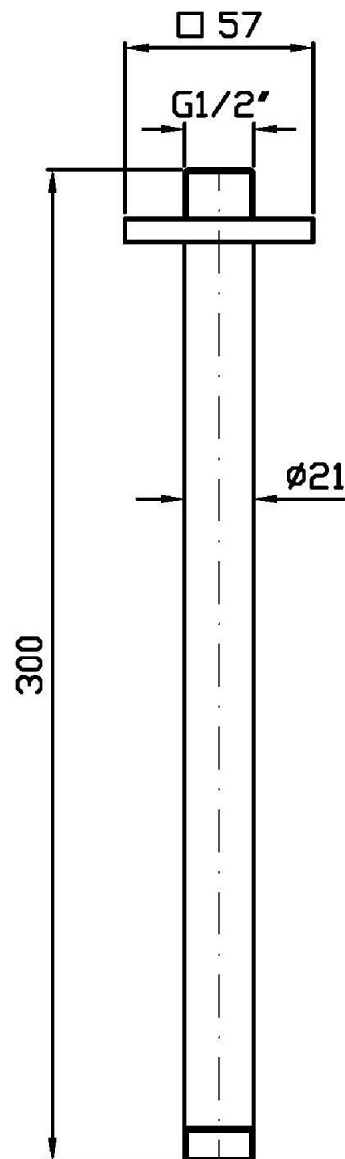

## SHOWER

Z93042

Braccio doccia a soffitto. / Ceiling mounted shower arm.

Braccio doccia a soffitto, lunghezza 300 mm.

Ceiling mounted shower arm, length 300 mm.

## SHOWER

Z93042

Disegno Complessivo / Overall Drawing

## SHOWER

Z93042

Pesi e Misure / Weights and Sizes

Peso ( Kg ) Weight ( lb )	0,56 ( Kg )	1,23 ( lb )
Volume test ( dc3 ) - ( in3 )	1,01 ( dc3 )	61,63 ( in3 )
h ( mm ) - ( in )	70,00 ( mm )	2,76 ( in )
L1 ( mm ) - ( in )	70,00 ( mm )	2,76 ( in )
L2 ( mm ) - ( in )	205,00 ( mm )	8,07 ( in )