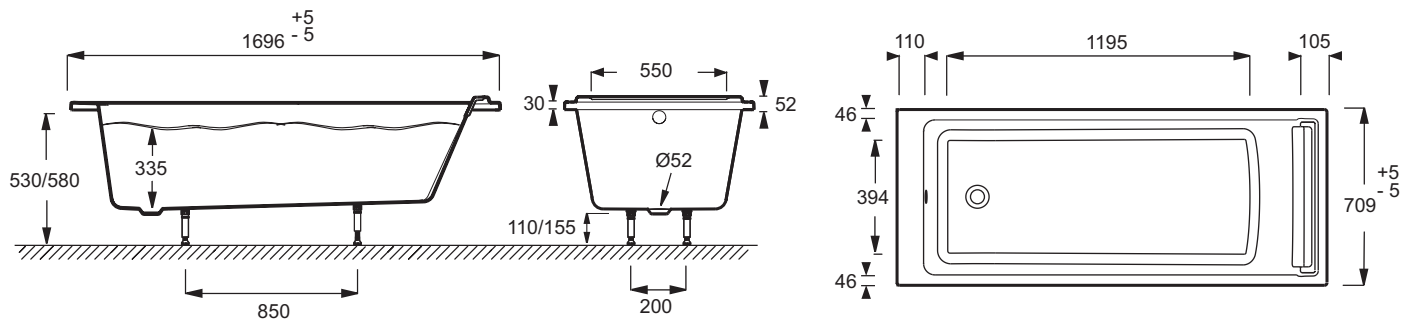

Required products

- E6D015
- E70174
- E6D159

Optional products

- E4930: 2-panel bathscreen
- E4932: Single-panel bathscreen
- E6008
- E6009
- E6D042
- E6757
- E4933
- E4930
- E4932
- E4931

Product Specification: Drop-in bath 170 x 70 cm. E6D009. Collection: SPACIO. DIMENSIONS: 170 x 70 x 45 cm. WEIGHT: 22 kg. MATERIAL: Acrylic. INSTALLATION TYPE: Drop-in. VOLUME (L): 217/147. SHAPE: Rectangular. FOOT HEIGHT: 110/155. WASTE DIAMETER: 5,2. PRODUCT INCLUDED: (Flush gel cushion). FEET: Supplied. STEP: Not supplied. WASTE : Not supplied. OPTIONAL COORDINATING PANEL: Yes. OPTIONAL COORDINATING BATHTHSCREEN: Yes. BATH WELL LENGTH: 119.5 cm. BATH WELL WIDTH: 39.4 cm. TWO-PERSON BATH: No. CAN BE EQUIPPED WITH A WHIRLPOOL SYSTEM: No. SUPPLIED WITH: Gel cushion and adjustable Quick clip feet. OPTIONAL: Combined pop up waste (cable 1m) with overflow E70174, bathscreen. BOTTOM DIMENSIONS: 119.5 x 39.4 cm.

Technical drawing

Product Specification: Drop-in bath 170 x 70 cm. E6D009. Collection: SPACIO. DIMENSIONS: 170 x 70 x 45 cm. WEIGHT: 22 kg. MATERIAL: Acrylic. INSTALLATION TYPE: Drop-in. VOLUME (L): 217/147. SHAPE: Rectangular. FOOT HEIGHT: 110/155. WASTE DIAMETER: 5,2. PRODUCT INCLUDED: (Flush gel cushion). FEET: Supplied. STEP: Not supplied. WASTE : Not supplied. OPTIONAL COORDINATING PANEL: Yes. OPTIONAL COORDINATING BATHTHSCREEN: Yes. BATH WELL LENGTH: 119.5 cm. BATH WELL WIDTH: 39.4 cm. TWO-PERSON BATH: No. CAN BE EQUIPPED WITH A WHIRLPOOL SYSTEM: No. SUPPLIED WITH: Gel cushion and adjustable Quick clip feet. OPTIONAL: Combined pop up waste (cable 1m) with overflow E70174, bathscreen. BOTTOM DIMENSIONS: 119.5 x 39.4 cm.