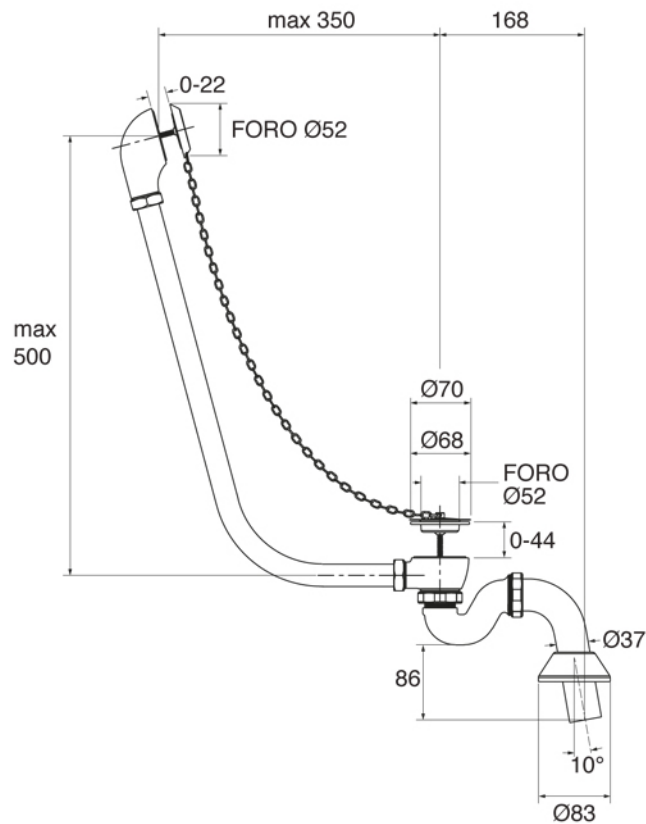

CAST IRON BATHTUB Collection	
Code	Description
9190	<p>Cast iron bathtub 1700x680 (Kg. 198 - Lt. 215) - Brown leather</p> <p>Without tap holes, external in Brown leather</p>

Verona - Italy
 tel. +39 045 8006917
 fax. +39 045 8020111
 gentry-home.com

CAST IRON BATHTUB Collection	
Code	Description
0190-C 0191-I/N/O/OR 0191-B/ND/R	<p>Exposed bath waste with drain stopper chain and overflow with exposed pipes for floor connector and siphon</p> <p>Chrome Incalux, Nickel, Dark Gold, Rose Gold Bronze, Dark Nickel, Copper</p>