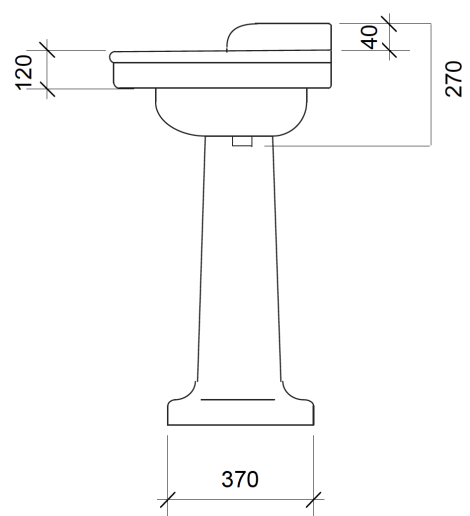

SMALL PARIS BASIN ON PEDESTAL

The Paris basin is a reproduction of a classic bow fronted 1920's basin. Seen here on a pedestal, it can also be mounted on a frame and comes in small, medium and large sizes. Available with one, two, three or no tap holes.

Material: Vitreous China

THE
WATER/
MONOPOLY

10/14 Lonsdale Road, London, NW6 6RD
4 (0)20 7624 2636 thewatermonopoly.com

V: 20.08.21