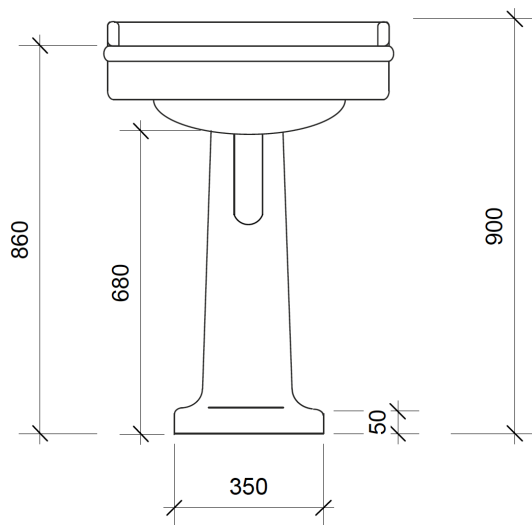

SMALL PARIS BASIN ON PEDESTAL

The Paris basin is a reproduction of a classic bow fronted 1920's basin. Seen here on a pedestal, it can also be mounted on a frame and comes in small, medium and large sizes. Available with one, two, three or no tap holes.

Material: Vitreous China

THE
WATER/
MONOPOLY

10/14 Lonsdale Road, London, NW6 6RD
4 (0)20 7624 2636 thewatermonopoly.com

V: 20.08.21