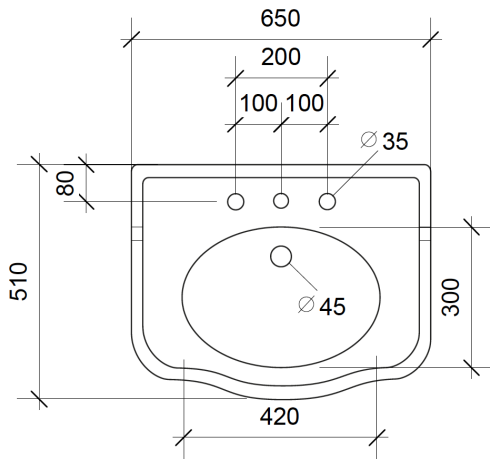

SMALL PARIS BASIN ON PEDESTAL

The Paris basin is a reproduction of a classic bow fronted 1920's basin. Seen here on a pedestal, it can also be mounted on a frame and comes in small, medium and large sizes. Available with one, two, three or no tap holes.

Material: Vitreous China

THE
WATER/
MONOPOLY

10/14 Lonsdale Road, London, NW6 6RD
4 (0)20 7624 2636 thewatermonopoly.com

V: 20.08.21